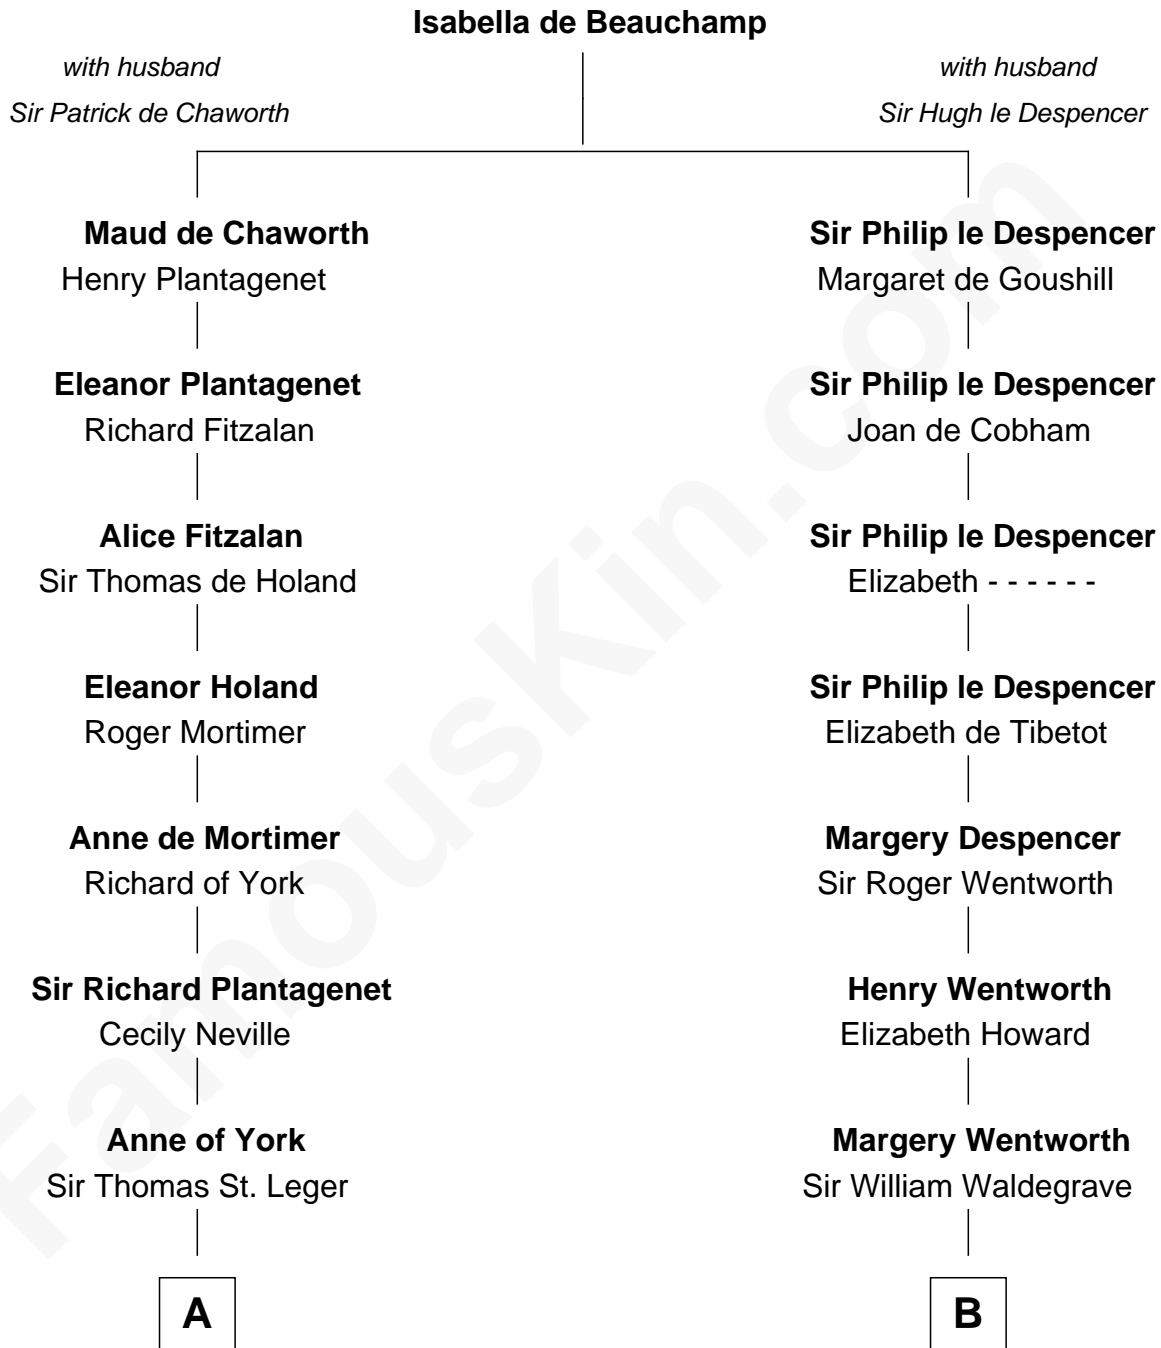

FamousKin.com
Relationship Chart of
Steve McQueen
Movie Actor

20th cousin 1 time removed of
Bob Moore
Co-Founder, Bob's Red Mill

C

Martha A. Bridgland

Daniel T. Culbertson

Caroline Myrtle Culbertson

Lewis D. McQueen

William Terence McQueen

Julian Crawford

Steve McQueen

Movie Actor

D

Morris Fox

Sarah A. Smith

Violette Fox

Daniel Francis Learnard

Clinton Morris Learnard

Gertrude Maud Yost

Doris Dell Learnard

Kenneth Earl Moore

Bob Moore

Co-Founder, Bob's Red Mill