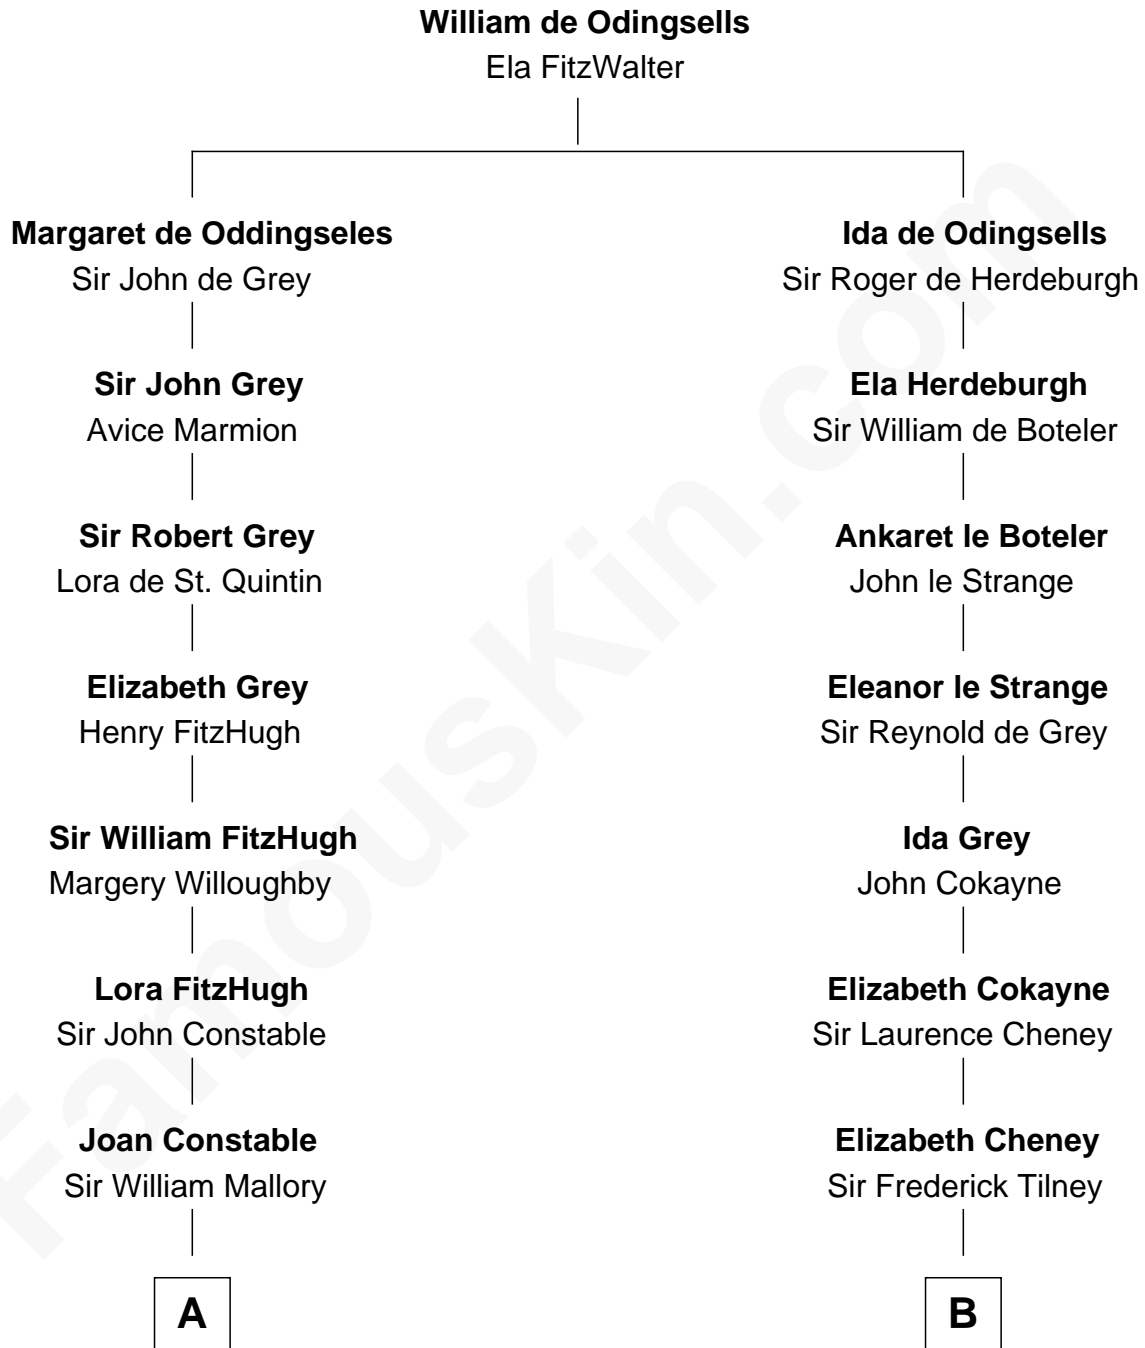

# FamousKin.com Relationship Chart of

**Steve McQueen**

*Movie Actor*

9th cousin 11 times removed of

**Catherine Howard**

*5th Wife of King Henry VIII*

**C**

—  
**Martha A. Bridgland**

Daniel T. Culbertson

—  
**Caroline Myrtle Culbertson**

Lewis D. McQueen

—  
**William Terence McQueen**

Julian Crawford

—  
**Steve McQueen**

*Movie Actor*

FamousKin.com