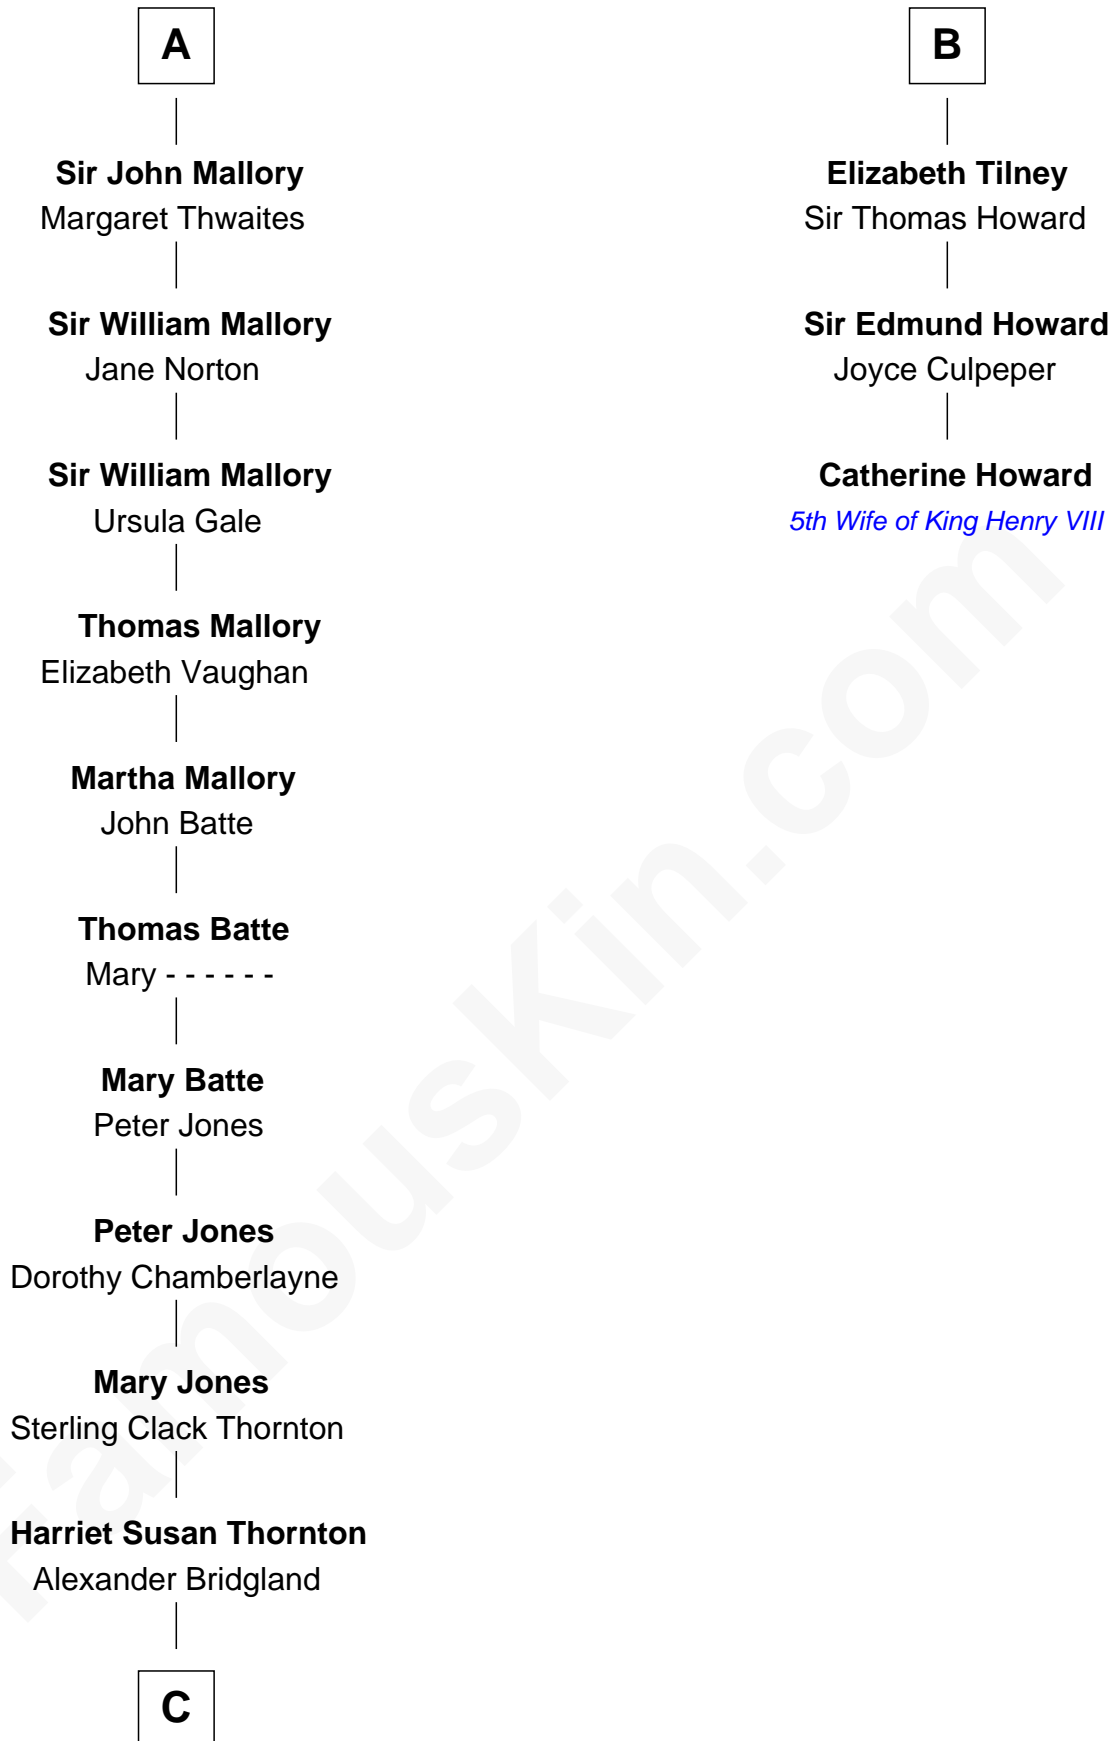

# FamousKin.com Relationship Chart of

**Steve McQueen**

*Movie Actor*

9th cousin 11 times removed of

**Catherine Howard**

*5th Wife of King Henry VIII*

**C**

—  
**Martha A. Bridgland**

Daniel T. Culbertson

—  
**Caroline Myrtle Culbertson**

Lewis D. McQueen

—  
**William Terence McQueen**

Julian Crawford

—  
**Steve McQueen**

*Movie Actor*

FamousKin.com