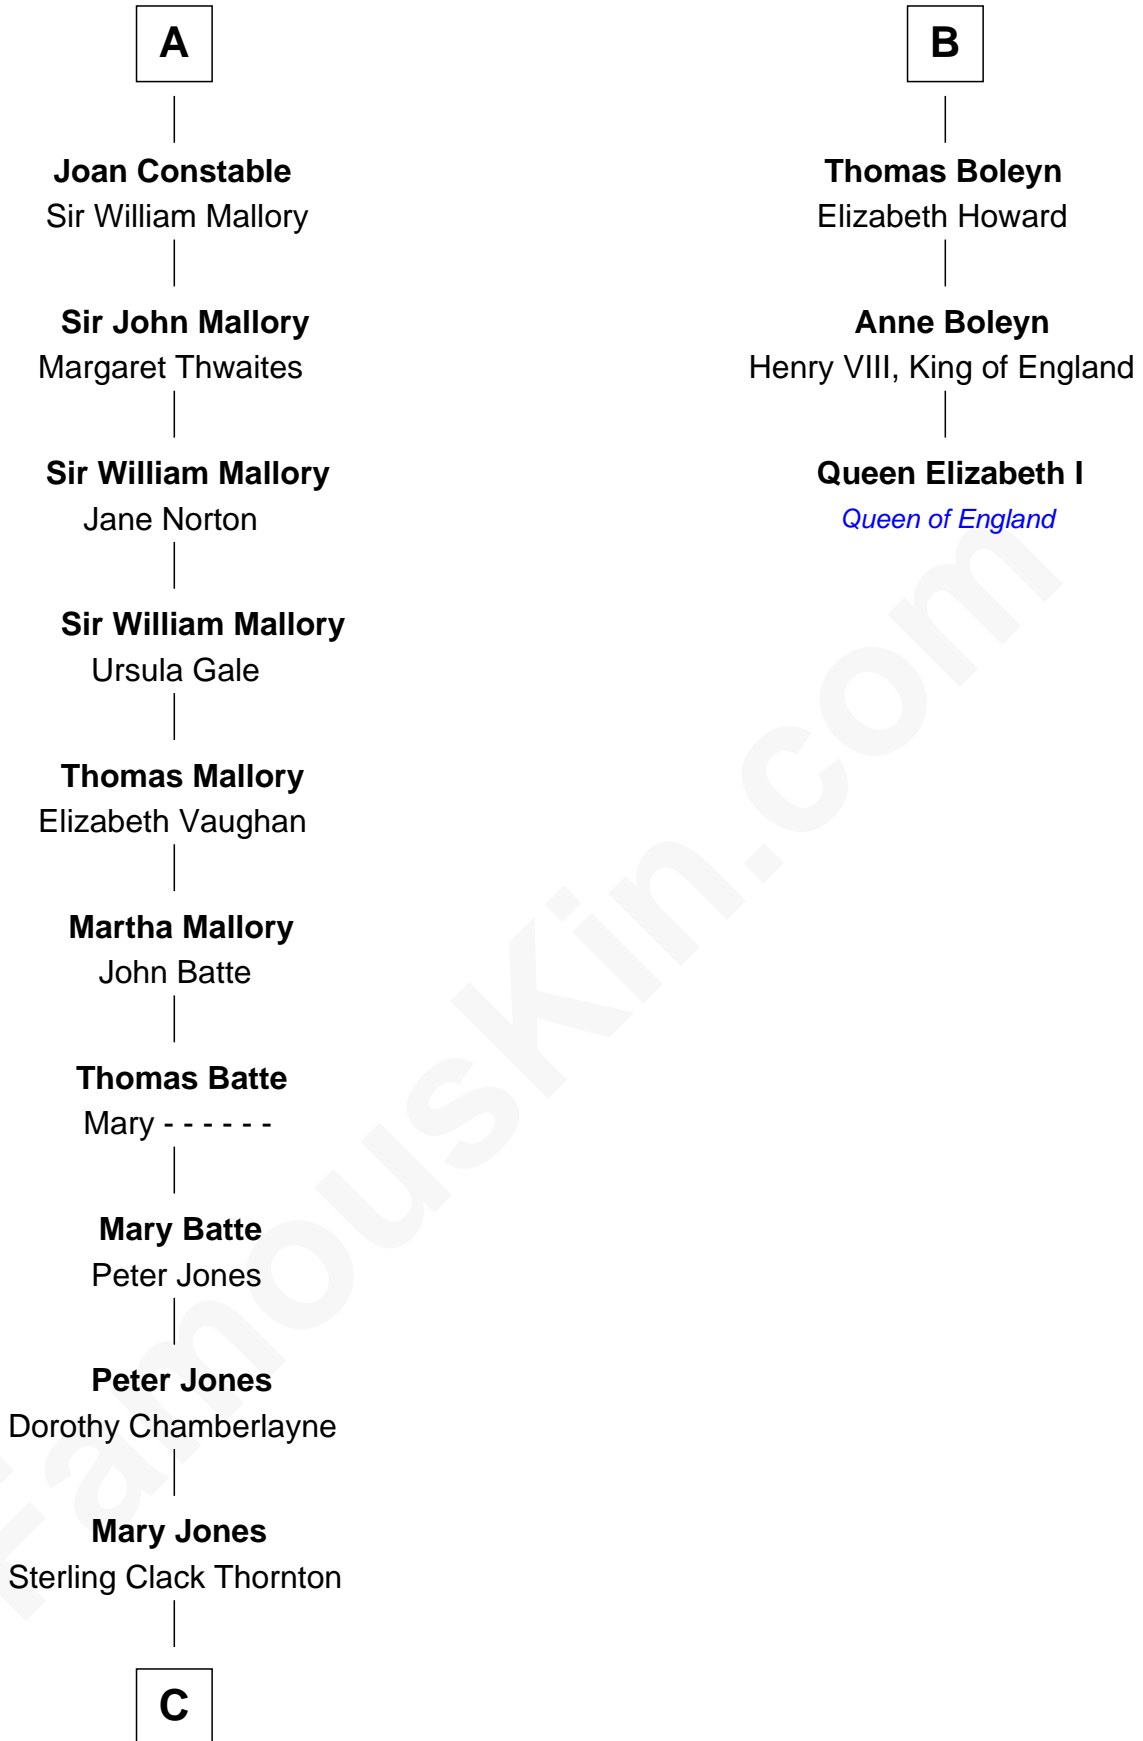

FamousKin.com Relationship Chart of

Steve McQueen

Movie Actor

9th cousin 12 times removed of

Queen Elizabeth I

Queen of England

John IV le Strange

Joan de Somery

C

—
Harriet Susan Thornton

Alexander Bridgland

—
Martha A. Bridgland

Daniel T. Culbertson

—
Caroline Myrtle Culbertson

Lewis D. McQueen

—
William Terence McQueen