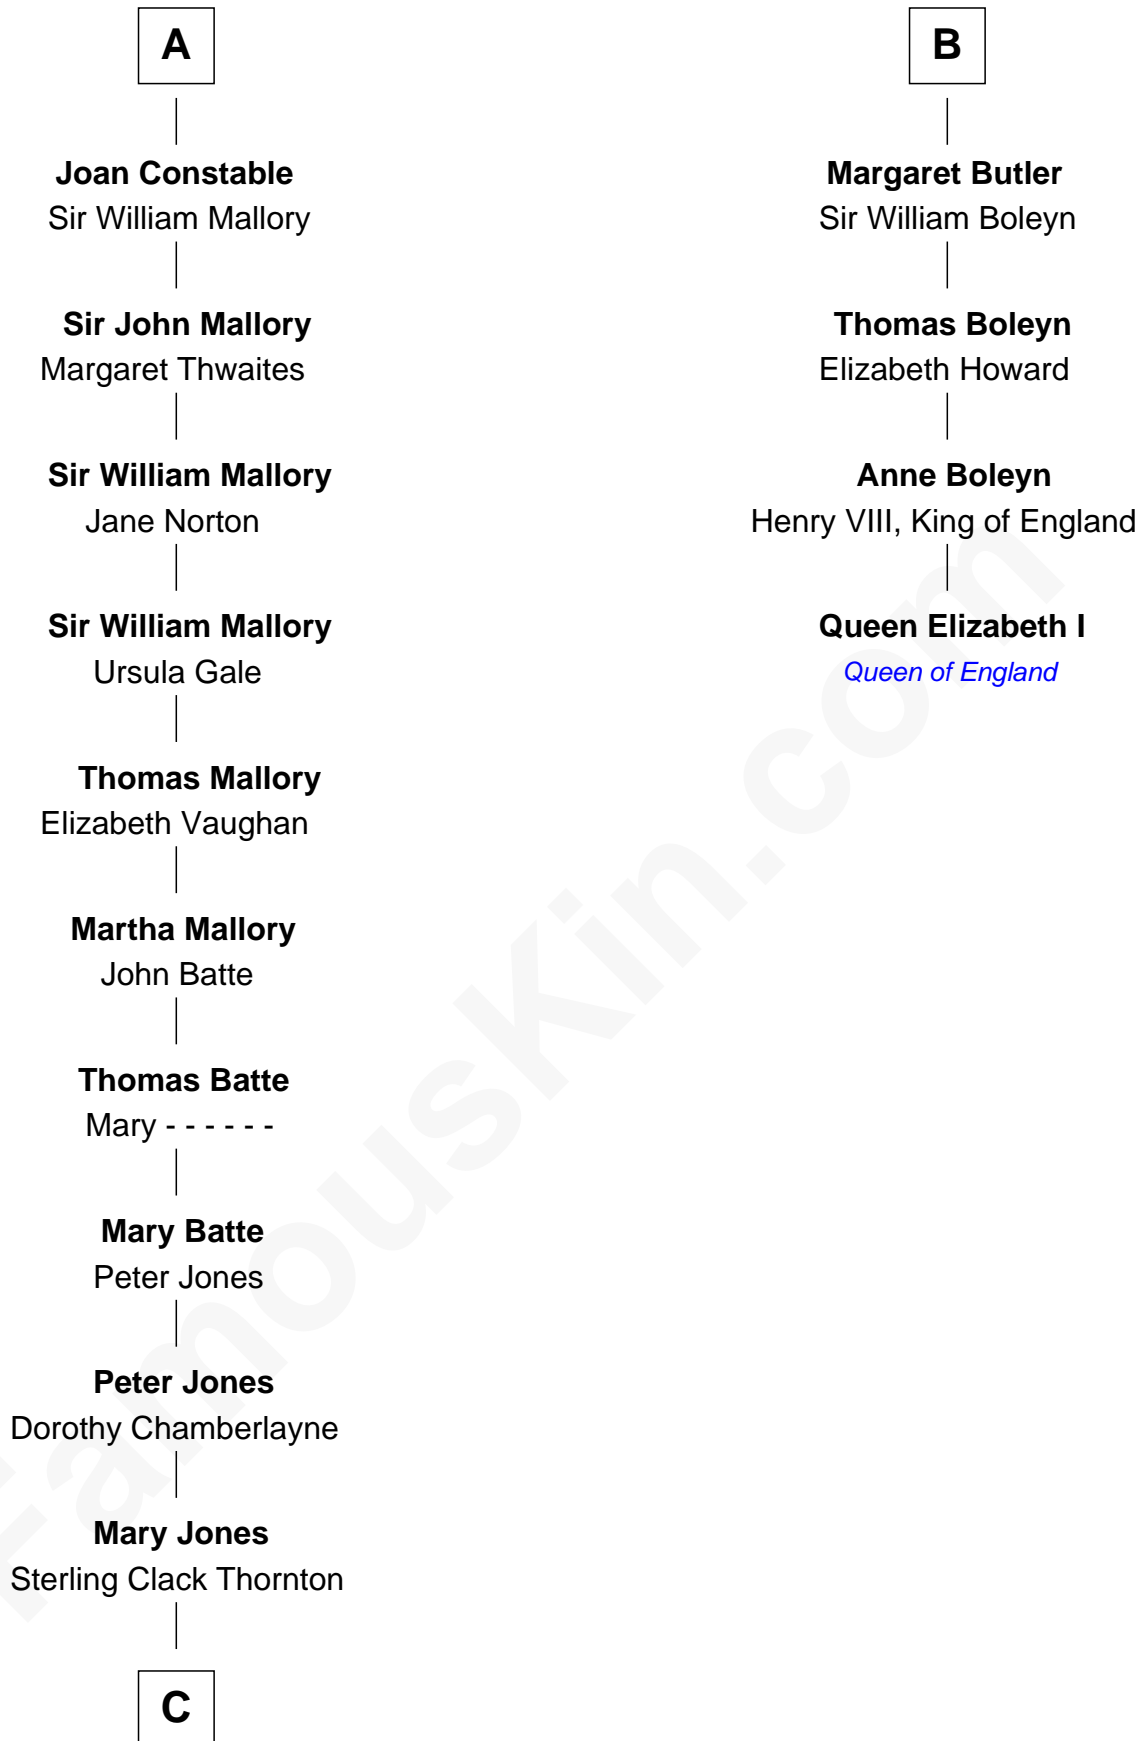

**FamousKin.com**  
**Relationship Chart of**  
**Steve McQueen**  
*Movie Actor*

10th cousin 11 times removed of  
**Queen Elizabeth I**  
*Queen of England*

**C**

—  
**Harriet Susan Thornton**

Alexander Bridgland

—  
**Martha A. Bridgland**

Daniel T. Culbertson

—  
**Caroline Myrtle Culbertson**

Lewis D. McQueen

—  
**William Terence McQueen**

Julian Crawford

—  
**Steve McQueen**

*Movie Actor*