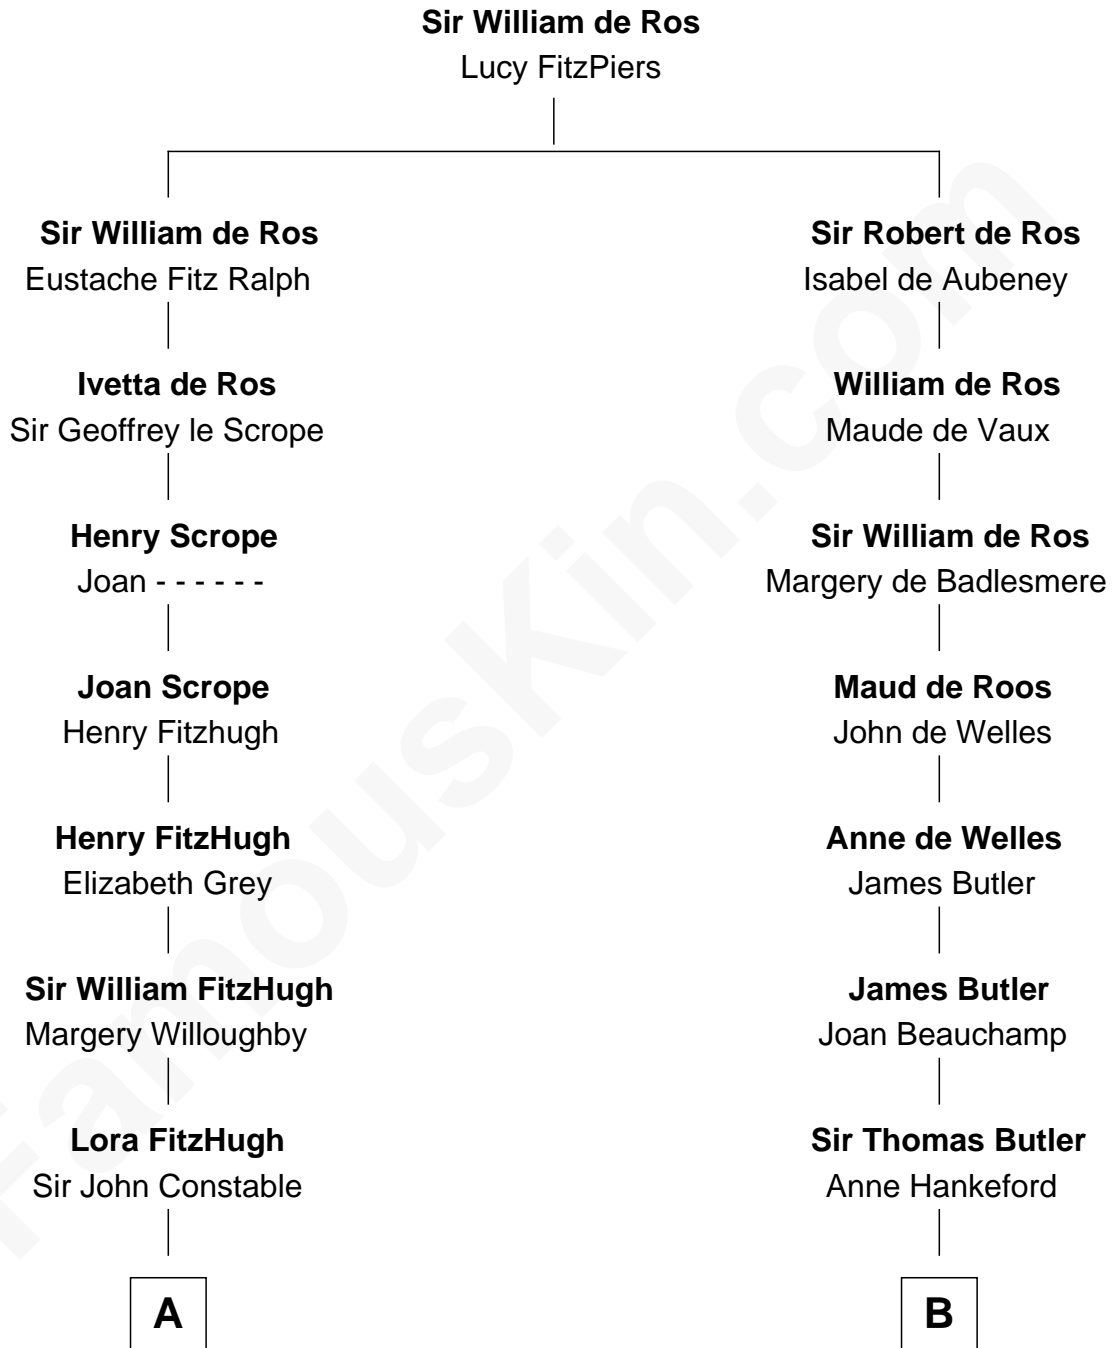

**FamousKin.com**  
**Relationship Chart of**  
**Steve McQueen**  
*Movie Actor*

10th cousin 11 times removed of  
**Queen Elizabeth I**  
*Queen of England*

**C**

—  
**Harriet Susan Thornton**

Alexander Bridgland

—  
**Martha A. Bridgland**

Daniel T. Culbertson

—  
**Caroline Myrtle Culbertson**

Lewis D. McQueen

—  
**William Terence McQueen**

Julian Crawford

—  
**Steve McQueen**

*Movie Actor*