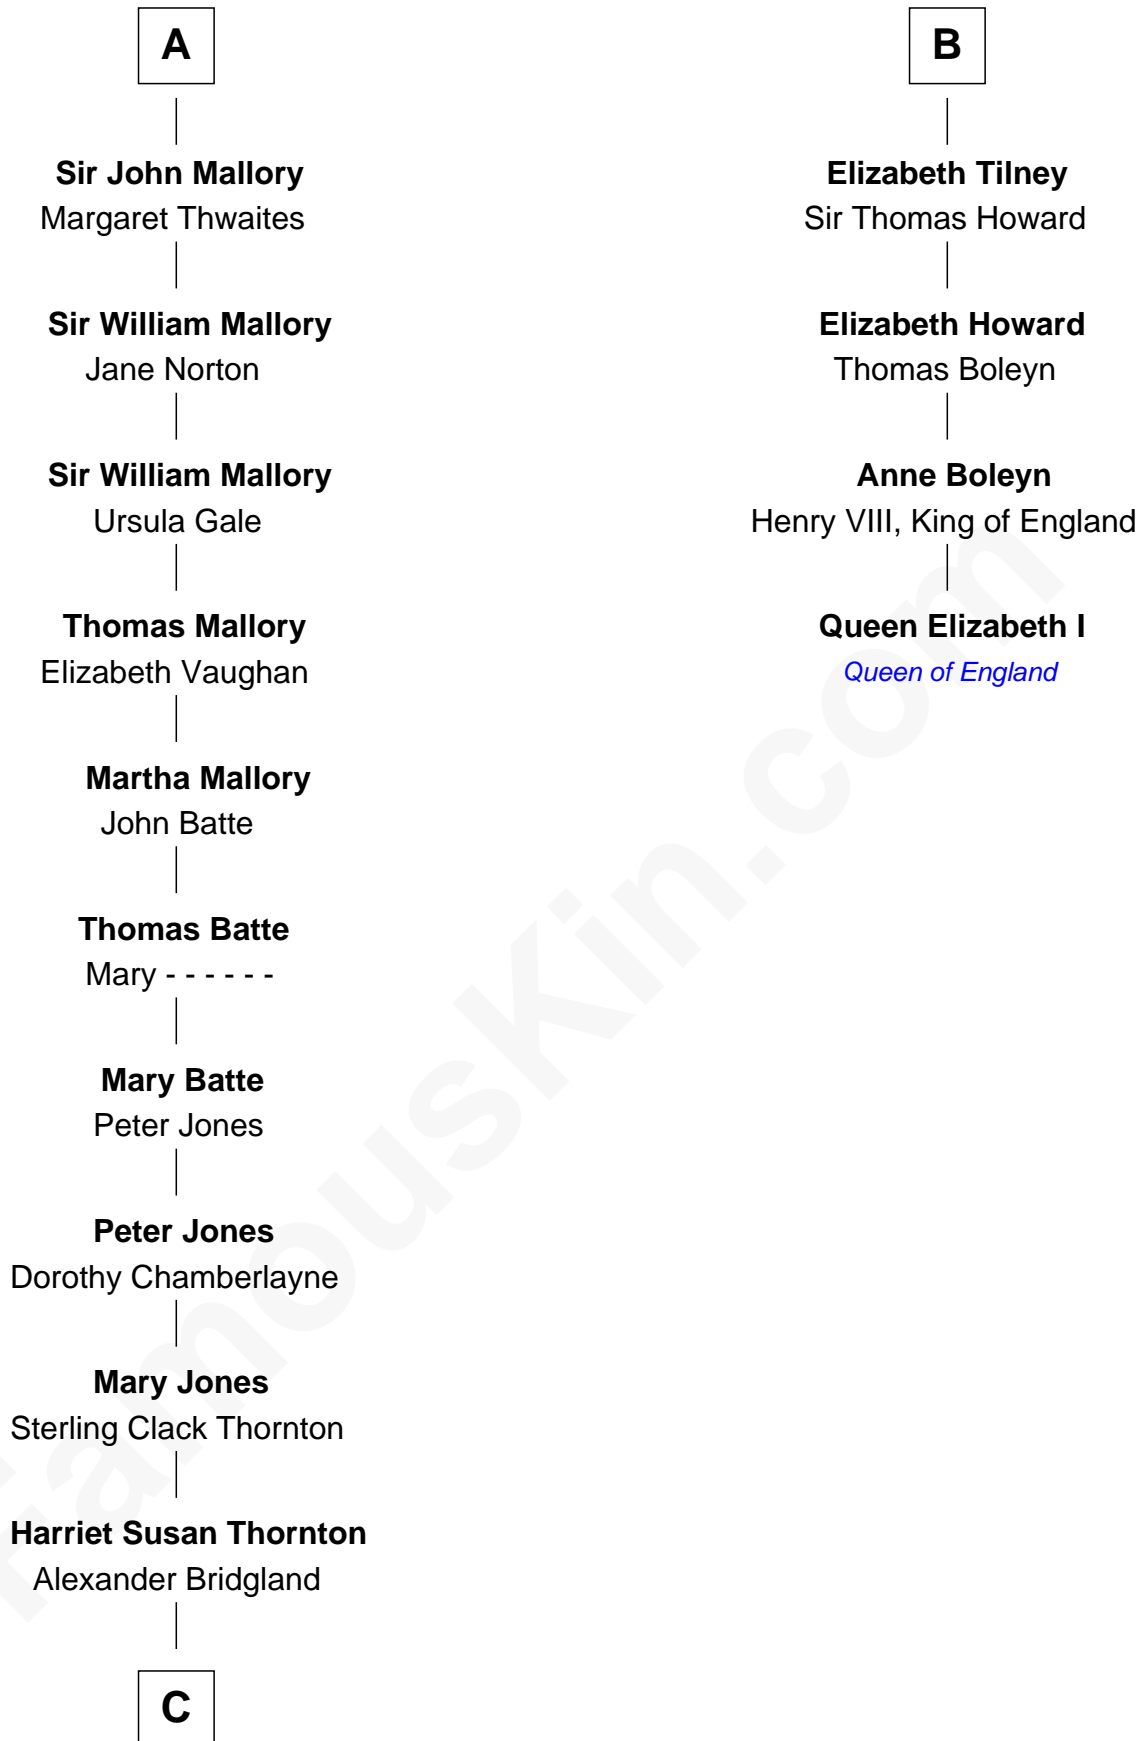

FamousKin.com
Relationship Chart of
Steve McQueen
Movie Actor

10th cousin 10 times removed of
Queen Elizabeth I
Queen of England

C

—
Martha A. Bridgland

Daniel T. Culbertson

—
Caroline Myrtle Culbertson

Lewis D. McQueen