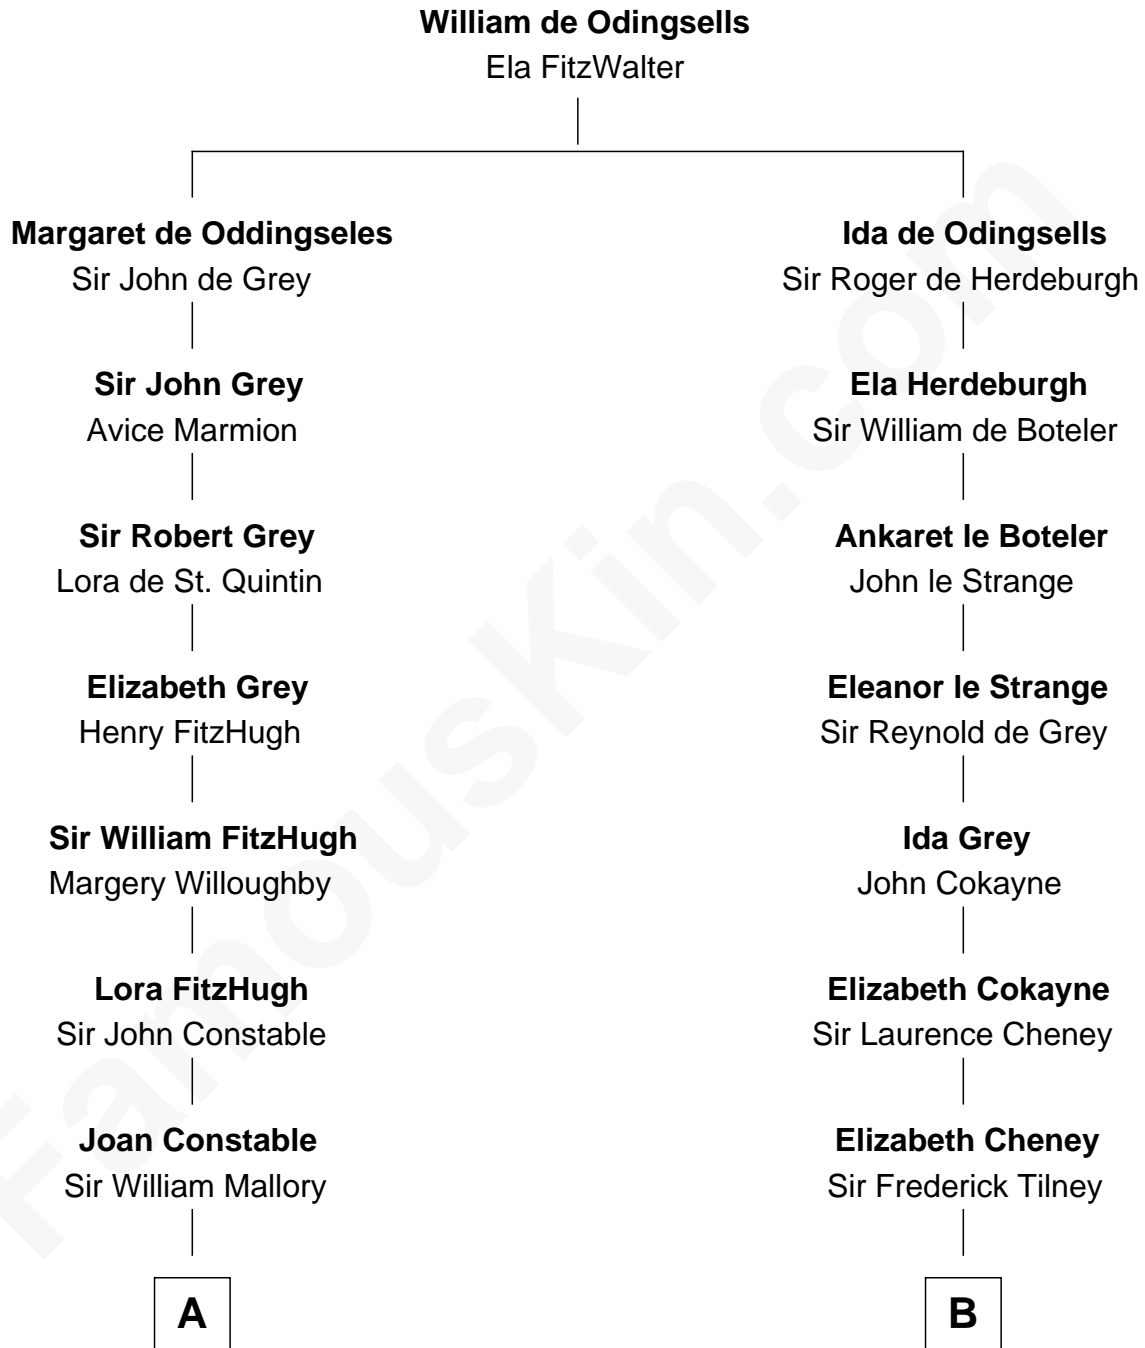

FamousKin.com
Relationship Chart of
Steve McQueen
Movie Actor

10th cousin 10 times removed of
Queen Elizabeth I
Queen of England

C

—
Martha A. Bridgland

Daniel T. Culbertson

—
Caroline Myrtle Culbertson

Lewis D. McQueen

—
William Terence McQueen

Julian Crawford

—
Steve McQueen

Movie Actor

FamousKin.com