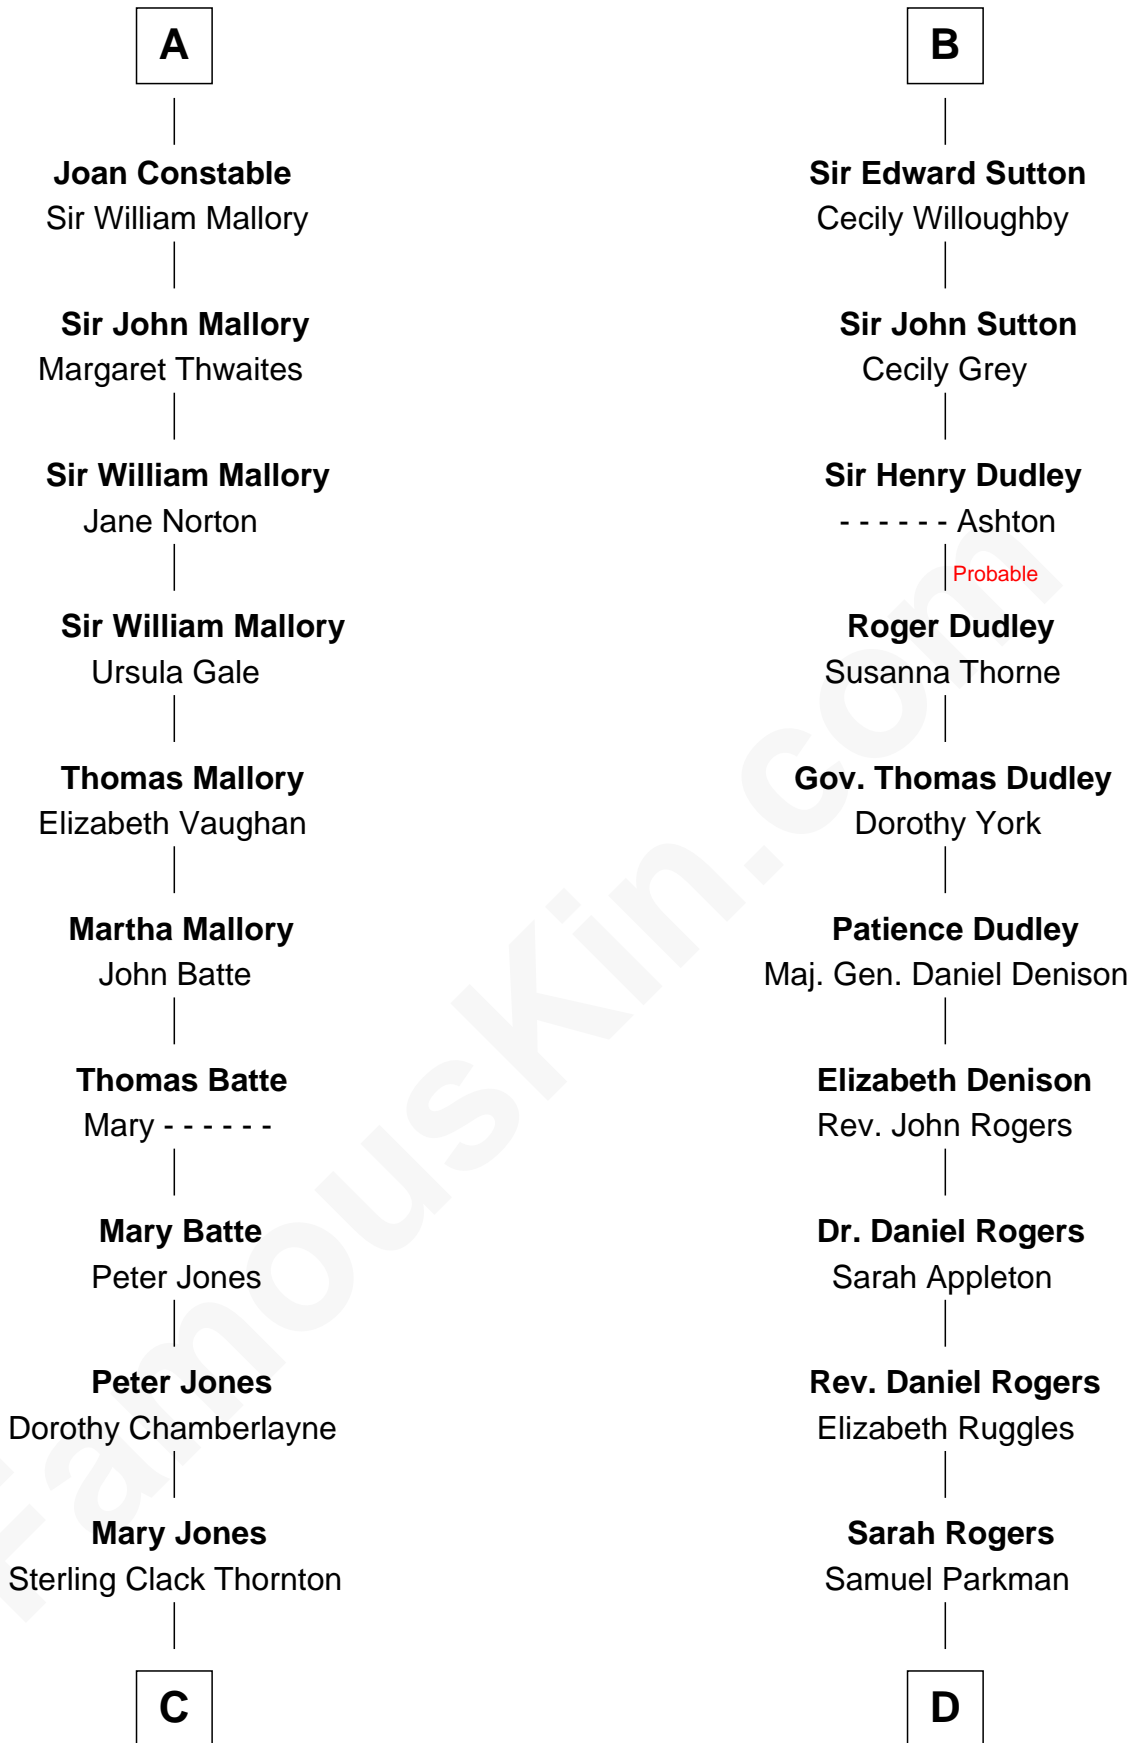

FamousKin.com

Relationship Chart of

Steve McQueen

Movie Actor

19th cousin 2 times removed of

Colonel Robert Gould Shaw

U.S. Civil War leader of film "Glory" fame

C

Harriet Susan Thornton

Alexander Bridgland

Martha A. Bridgland

Daniel T. Culbertson

Caroline Myrtle Culbertson

Lewis D. McQueen

William Terence McQueen

Julian Crawford

Steve McQueen

Movie Actor

D

Elizabeth Willard Parkman

Robert Gould Shaw

Francis George Shaw

Sarah Blake Sturgis

Colonel Robert Gould Shaw

Main character in film "Glory"