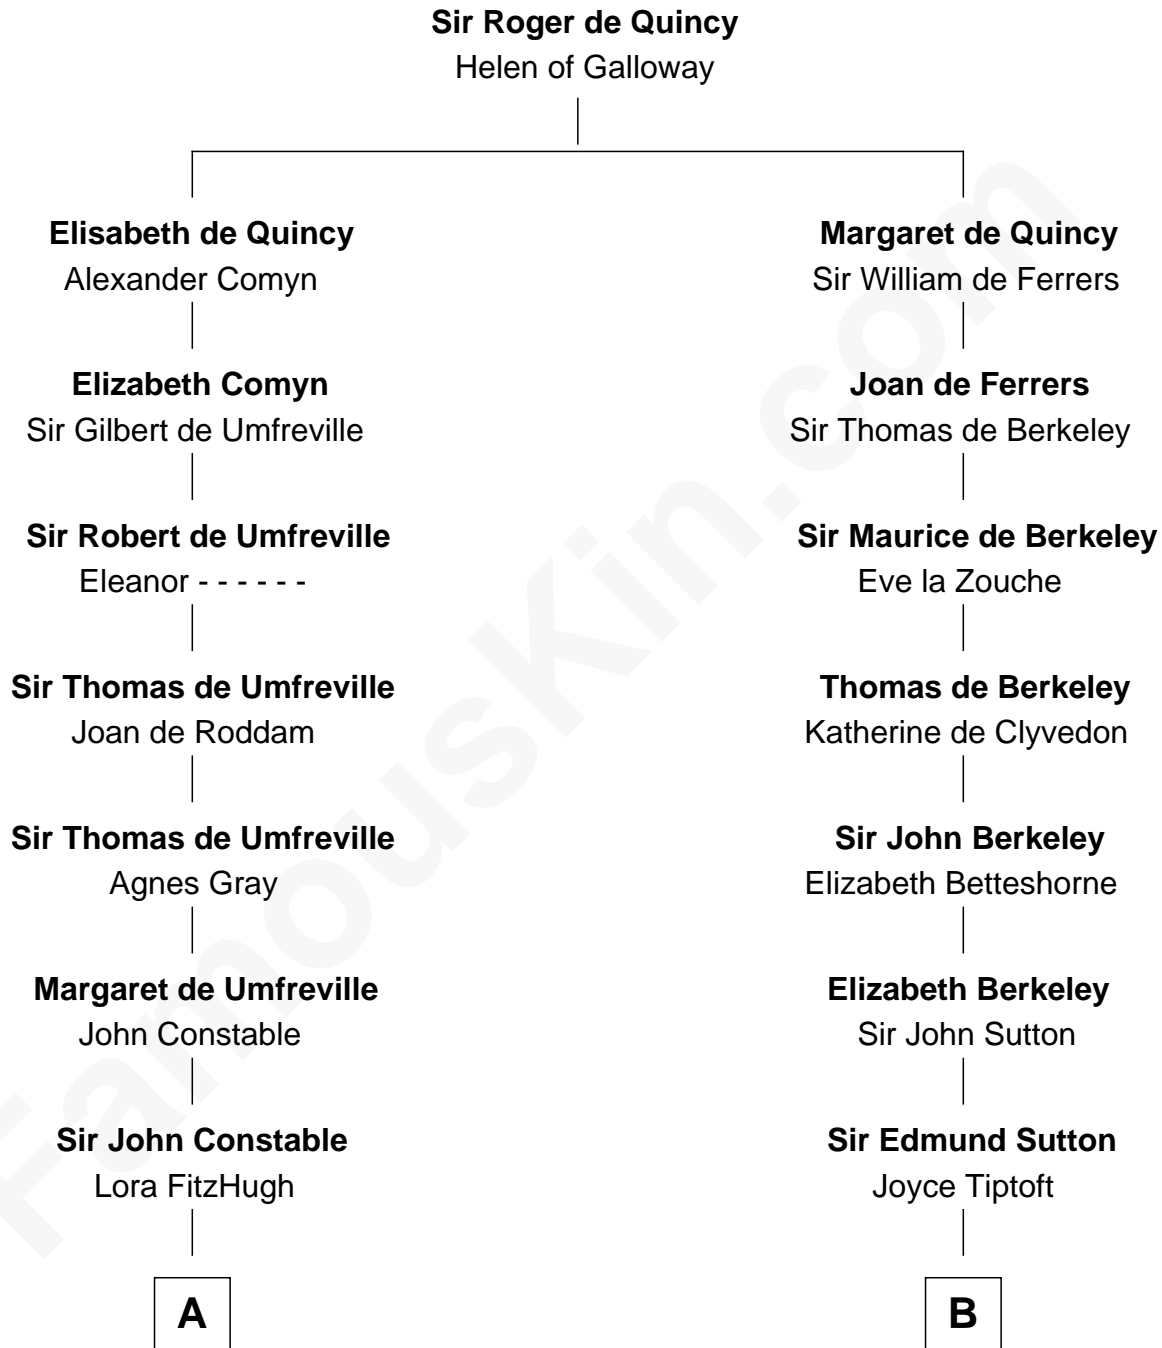

FamousKin.com

Relationship Chart of

Steve McQueen

Movie Actor

19th cousin 2 times removed of

Colonel Robert Gould Shaw

U.S. Civil War leader of film "Glory" fame

C

Harriet Susan Thornton

Alexander Bridgland

Martha A. Bridgland

Daniel T. Culbertson

Caroline Myrtle Culbertson

Lewis D. McQueen

William Terence McQueen

Julian Crawford

Main character in film "Glory"