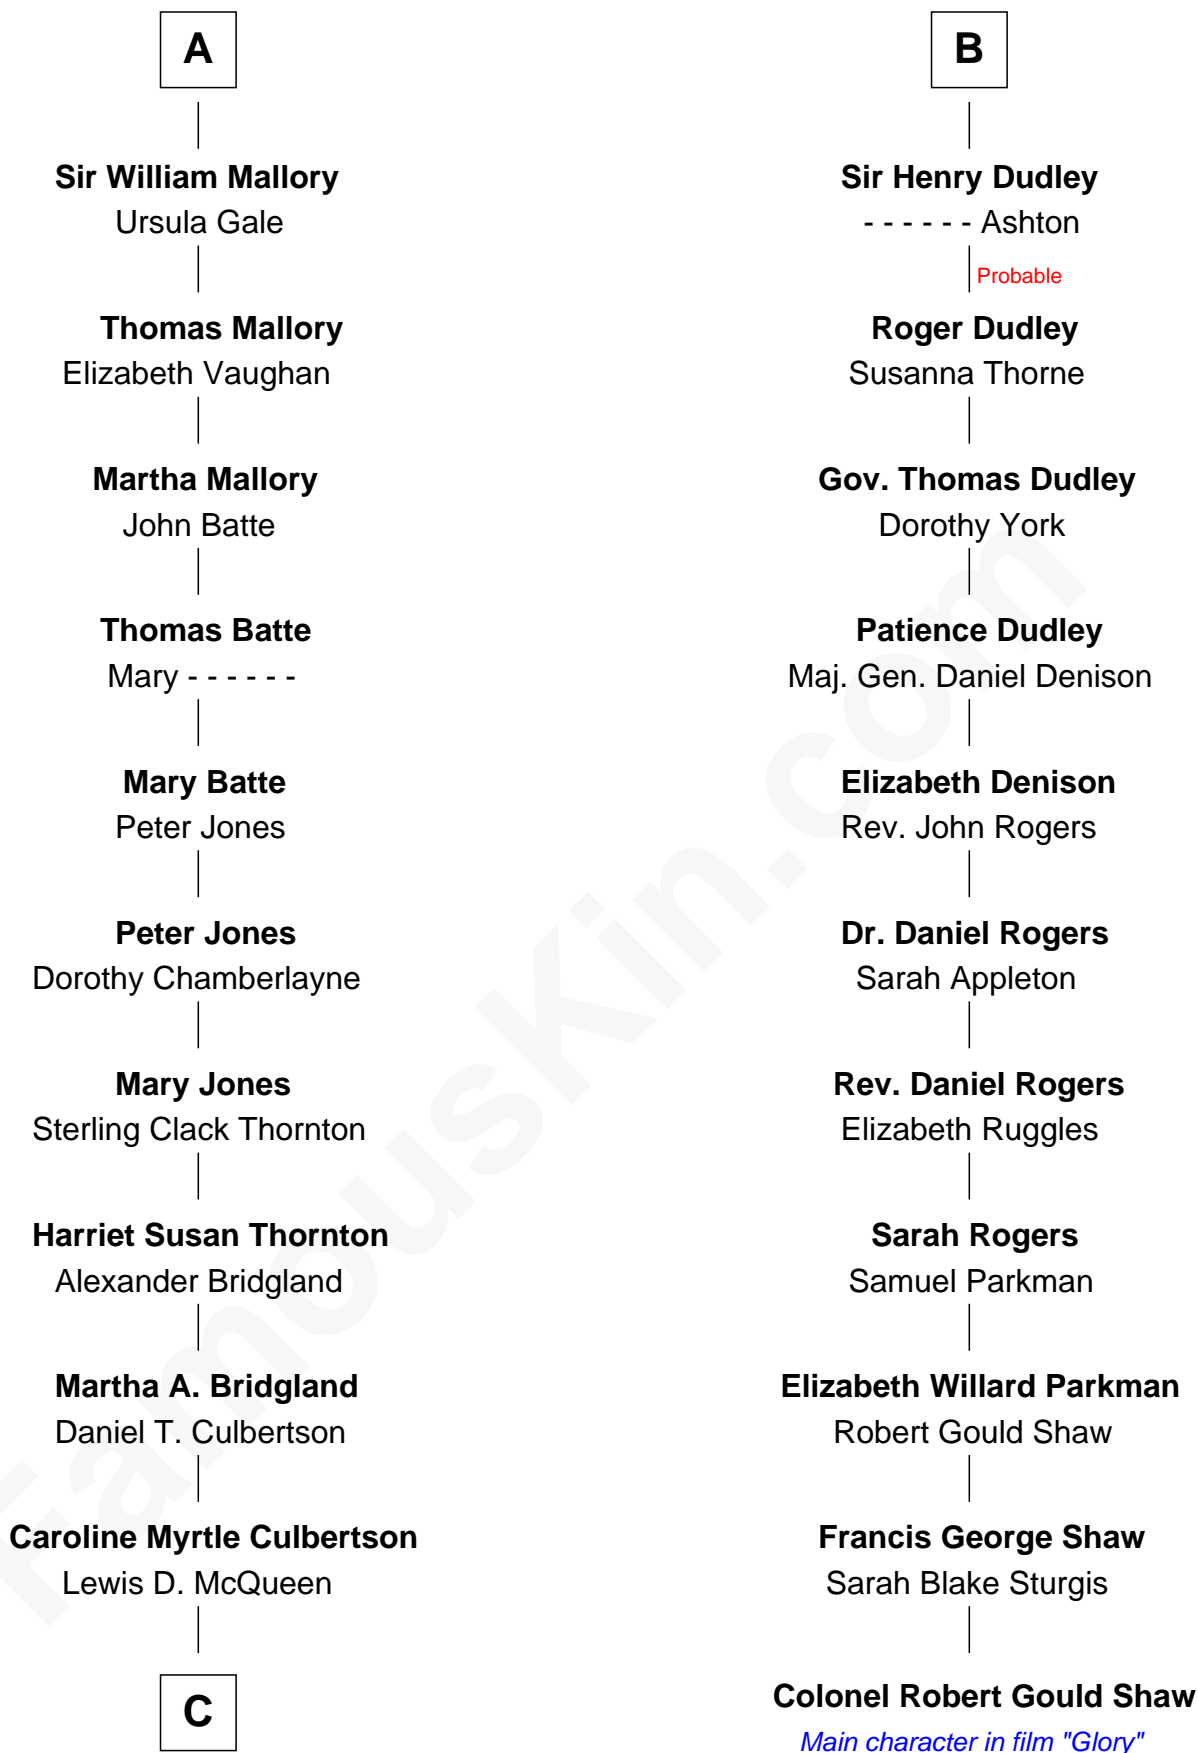

FamousKin.com

Relationship Chart of

Steve McQueen

Movie Actor

17th cousin 1 time removed of

Colonel Robert Gould Shaw

U.S. Civil War leader of film "Glory" fame

Edmund Fitzalan

Alice de Warenne

C

William Terence McQueen

Julian Crawford

Steve McQueen

Movie Actor

FamousKin.com