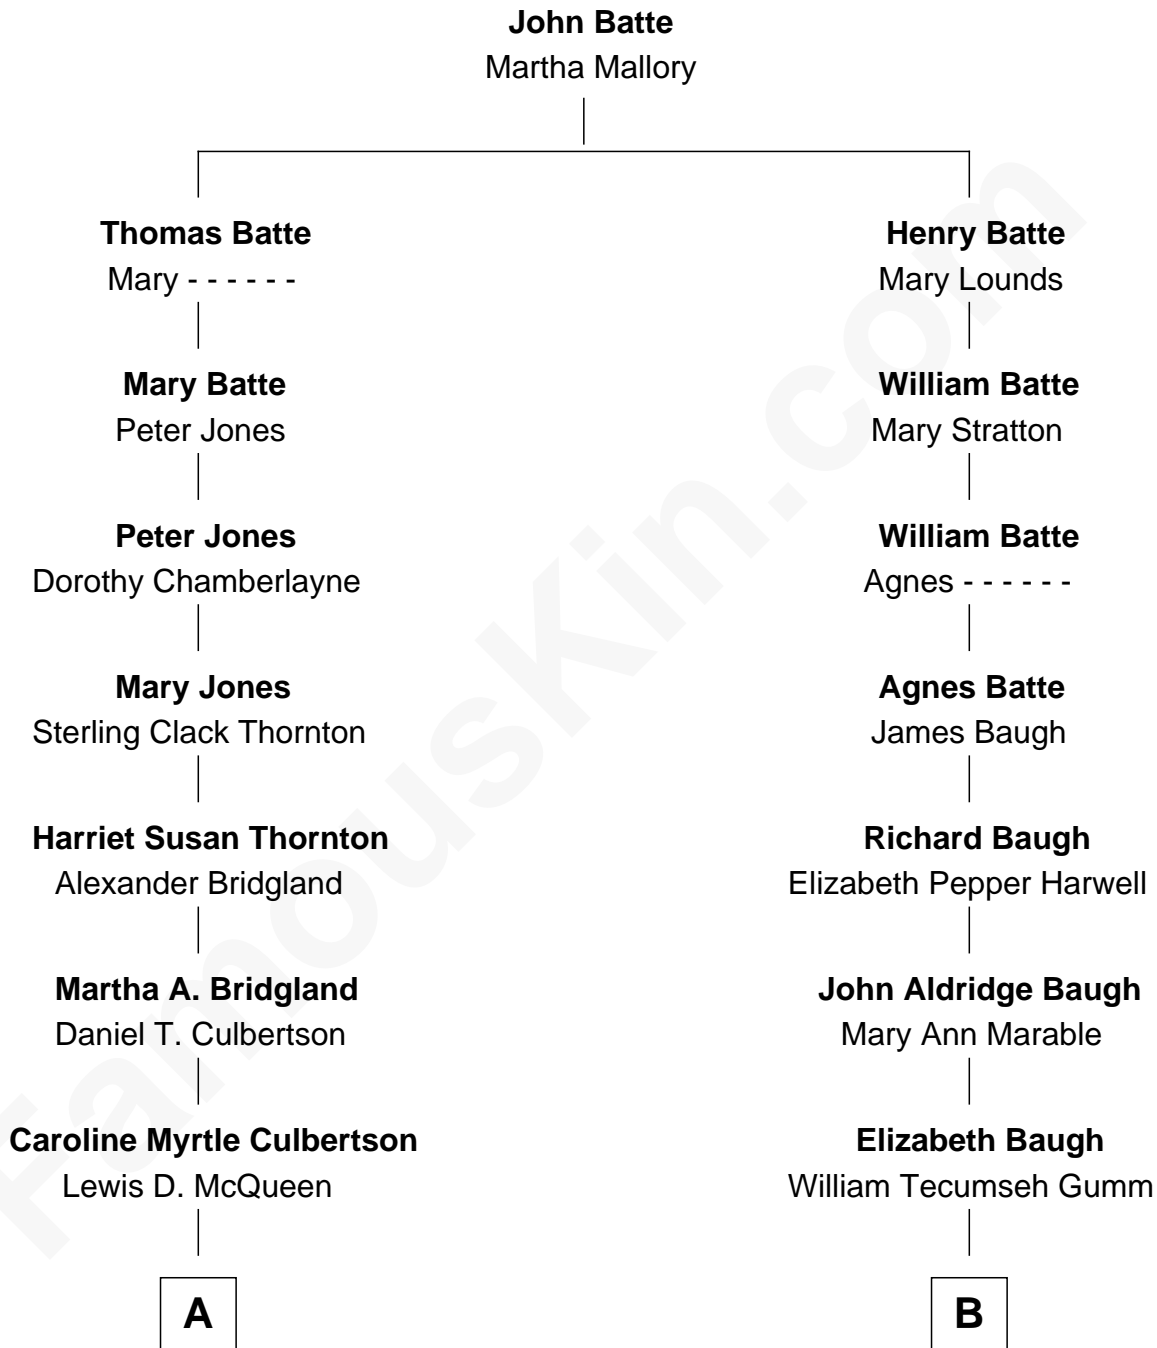

# FamousKin.com Relationship Chart of

**Steve McQueen**

*Movie Actor*

8th cousin 1 time removed of

**Liza Minnelli**

*Singer and Actress*

FamousKin.com