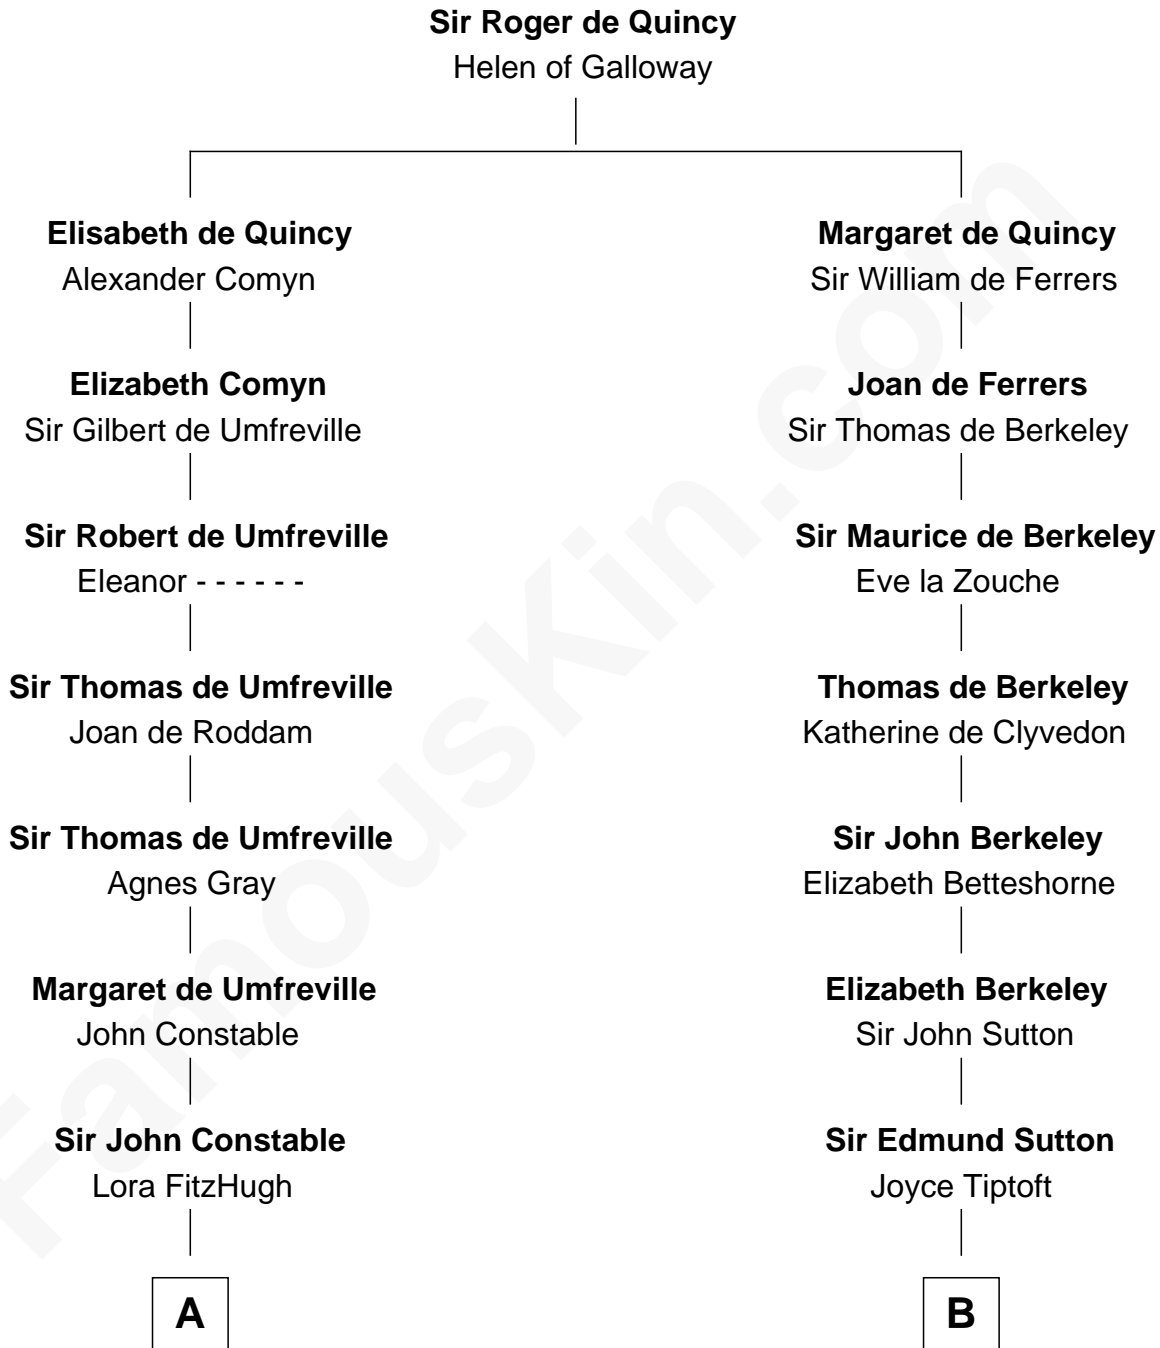

**FamousKin.com**  
**Relationship Chart of**  
**Steve McQueen**  
*Movie Actor*

16th cousin 5 times removed of

**Bathsheba (Ruggles) Spooner**

*First woman executed for murder in U.S. by non-British government*

**C**

—  
**Harriet Susan Thornton**

Alexander Bridgland

—  
**Martha A. Bridgland**

Daniel T. Culbertson

—  
**Caroline Myrtle Culbertson**

Lewis D. McQueen

—  
**William Terence McQueen**