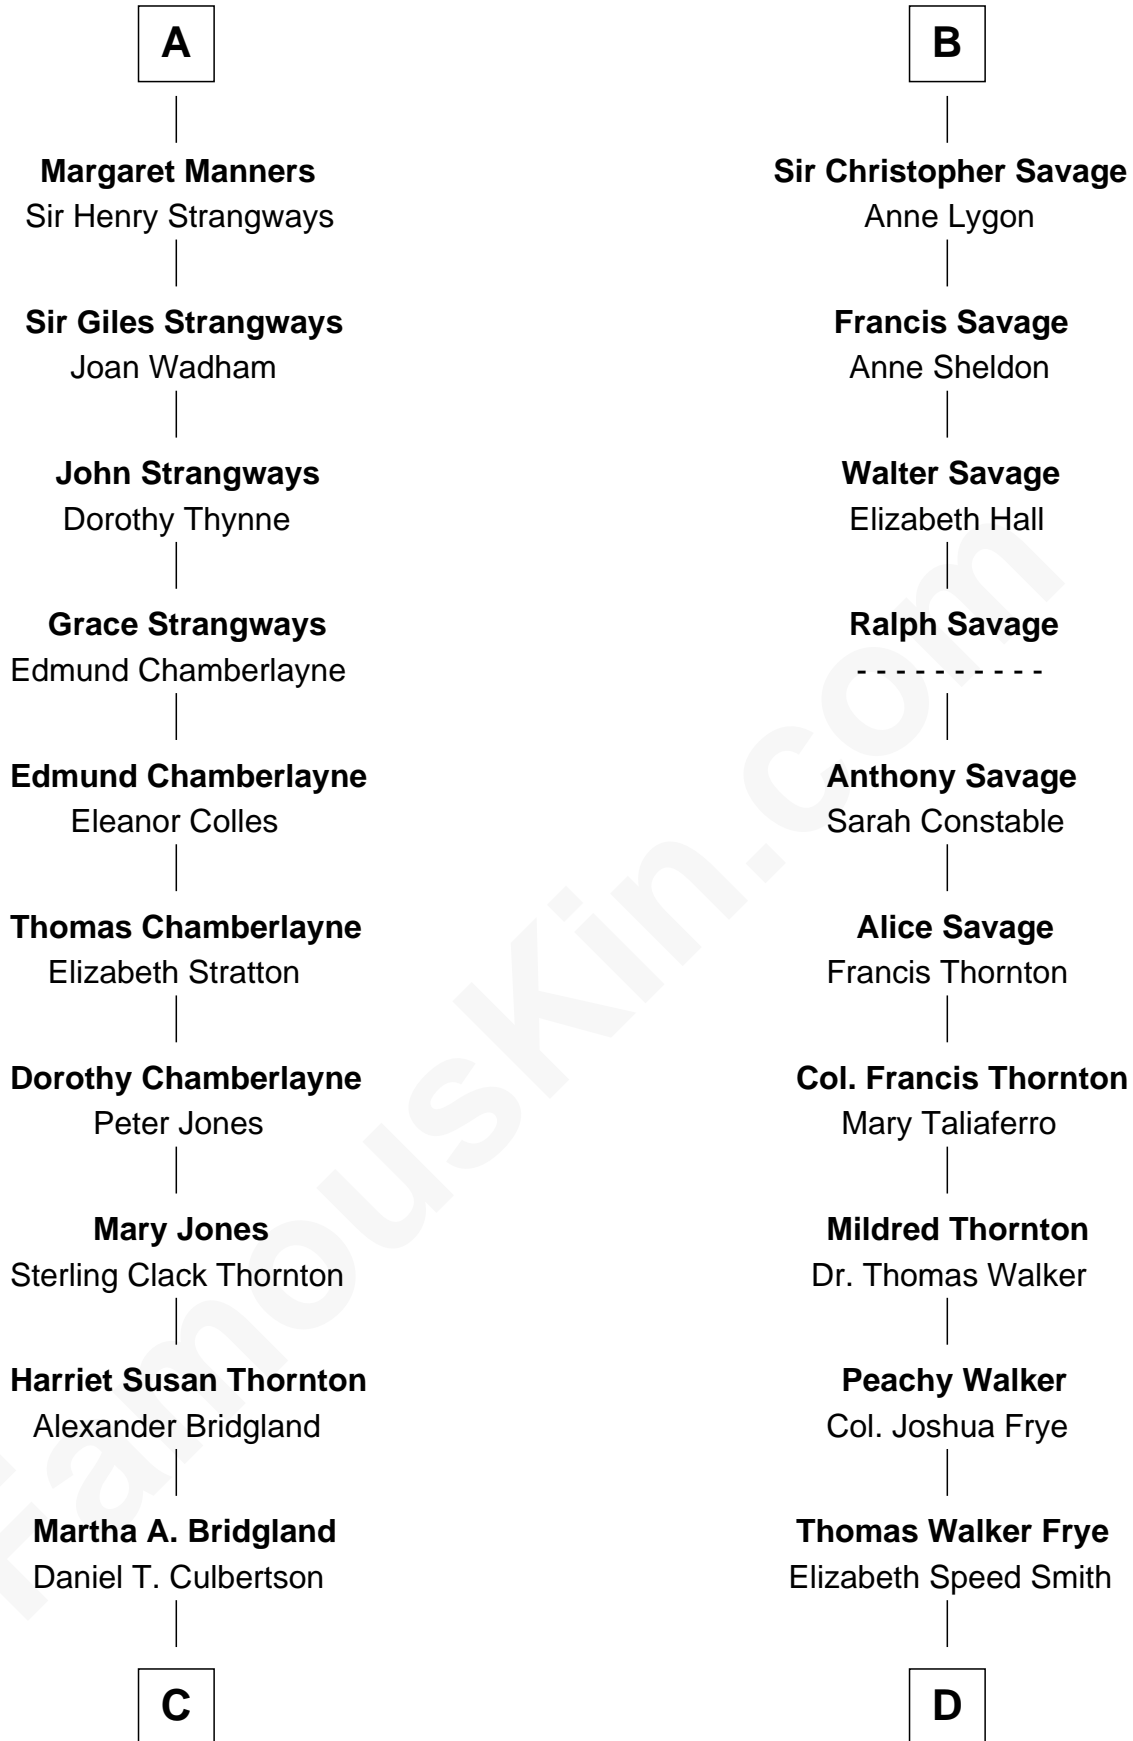

FamousKin.com Relationship Chart of

Steve McQueen

Movie Actor

19th cousin 1 time removed of

Adlai Stevenson II

31st Governor of Illinois

C

Caroline Myrtle Culbertson

Lewis D. McQueen

William Terence McQueen

Julian Crawford

Steve McQueen

Movie Actor

D

Mary Peachy Frye

Rev. Lewis Warner Green

Letitia Green

Adlai Ewing Stevenson

Lewis Green Stevenson

Helen Louise Davis

Adlai Stevenson II

31st Governor of Illinois

FamousKin.com