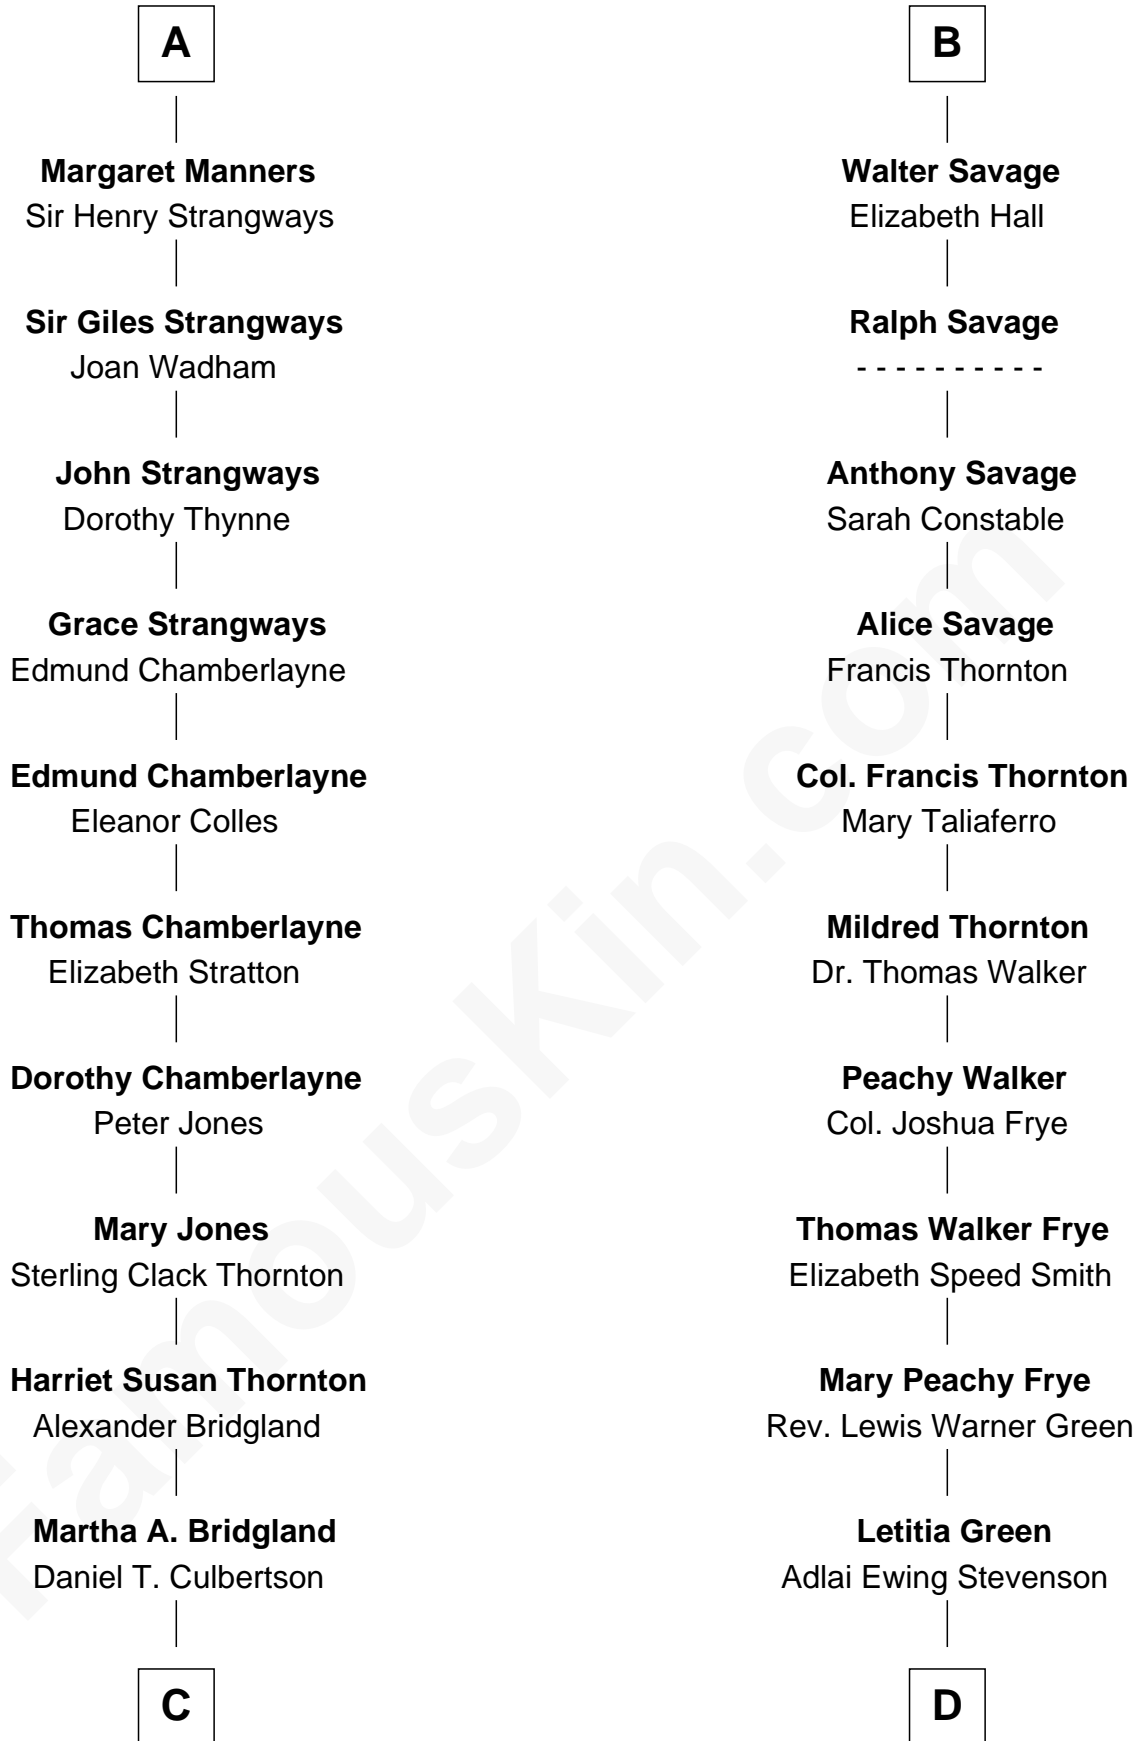

FamousKin.com
Relationship Chart of
Steve McQueen
Movie Actor

18th cousin 1 time removed of
Adlai Stevenson II
31st Governor of Illinois

C

Caroline Myrtle Culbertson

Lewis D. McQueen

William Terence McQueen

Julian Crawford

Steve McQueen

Movie Actor

D

Lewis Green Stevenson

Helen Louise Davis

Adlai Stevenson II

31st Governor of Illinois