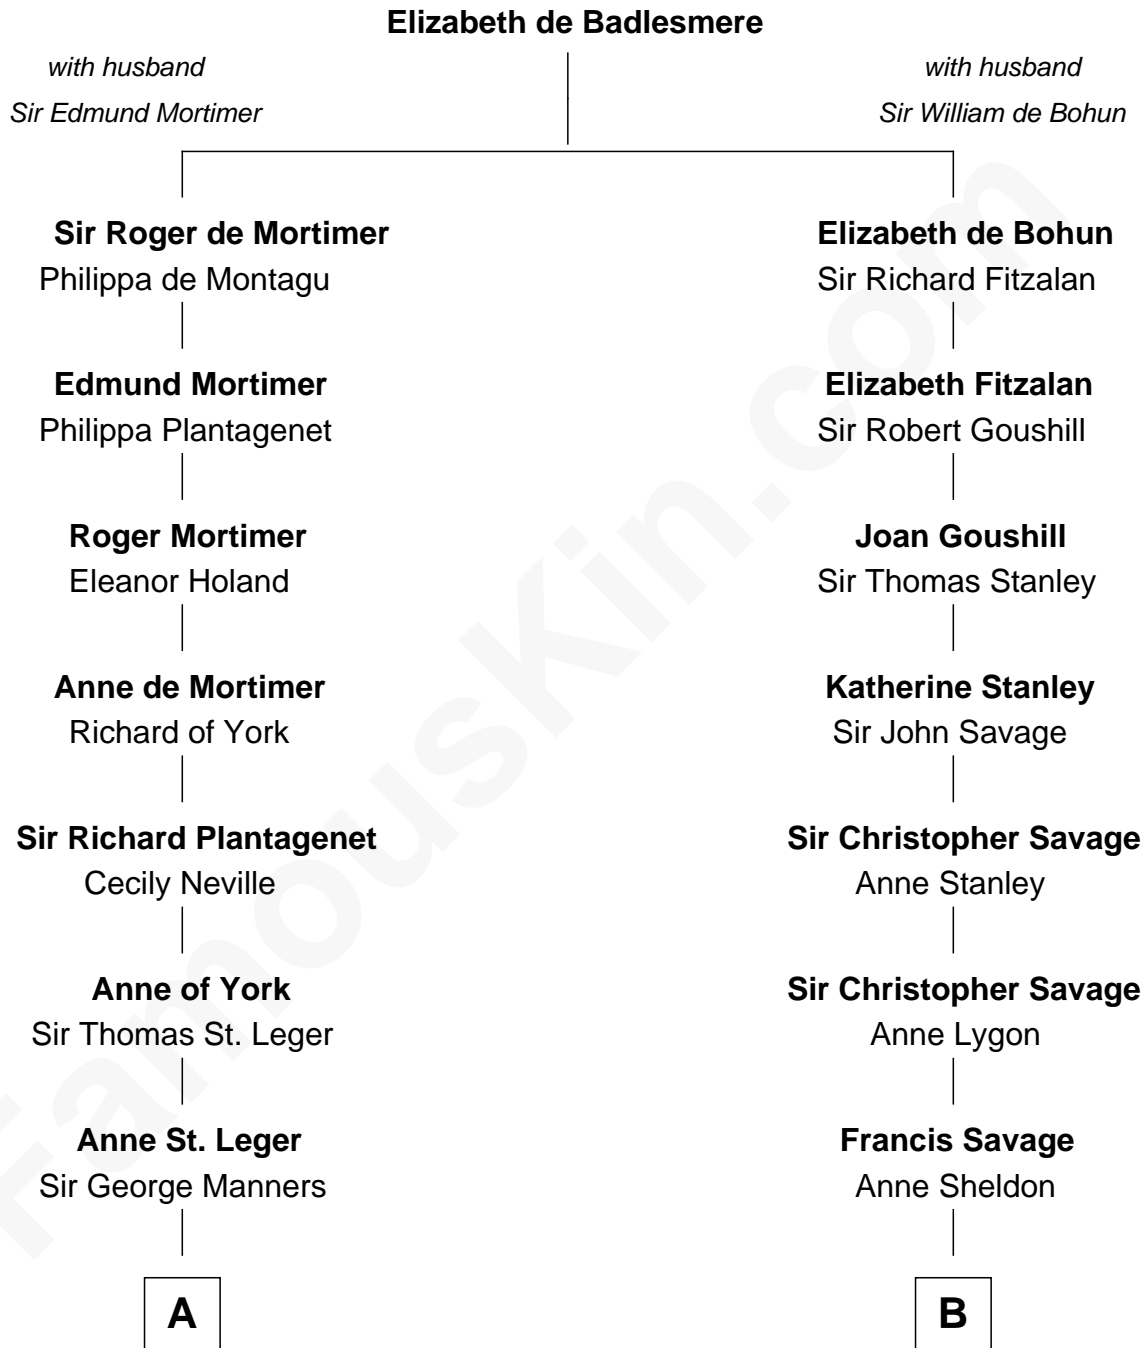

FamousKin.com
Relationship Chart of
Steve McQueen
Movie Actor

18th cousin 1 time removed of
Adlai Stevenson II
31st Governor of Illinois

C

Caroline Myrtle Culbertson

Lewis D. McQueen

William Terence McQueen

Julian Crawford

Steve McQueen

Movie Actor

D

Lewis Green Stevenson

Helen Louise Davis

Adlai Stevenson II

31st Governor of Illinois