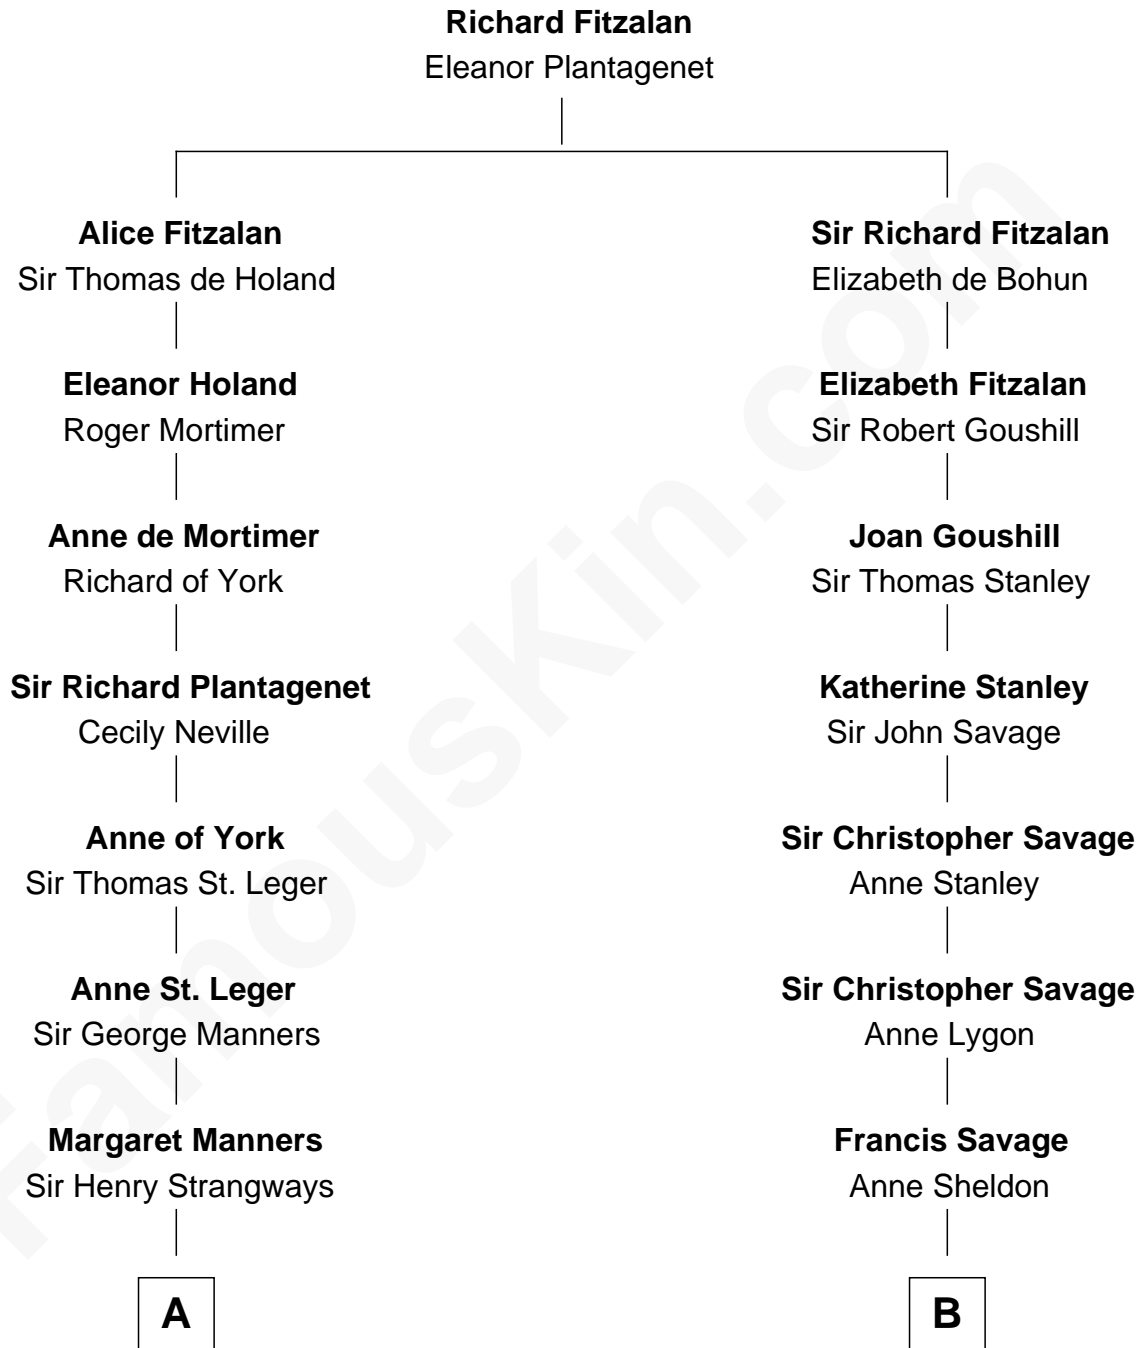

# FamousKin.com Relationship Chart of

**Steve McQueen**

*Movie Actor*

18th cousin of

**Adlai Stevenson II**

*31st Governor of Illinois*

**C**

**William Terence McQueen**

Julian Crawford

**Steve McQueen**

*Movie Actor*

**D**

**Lewis Green Stevenson**

Helen Louise Davis

**Adlai Stevenson II**

*31st Governor of Illinois*