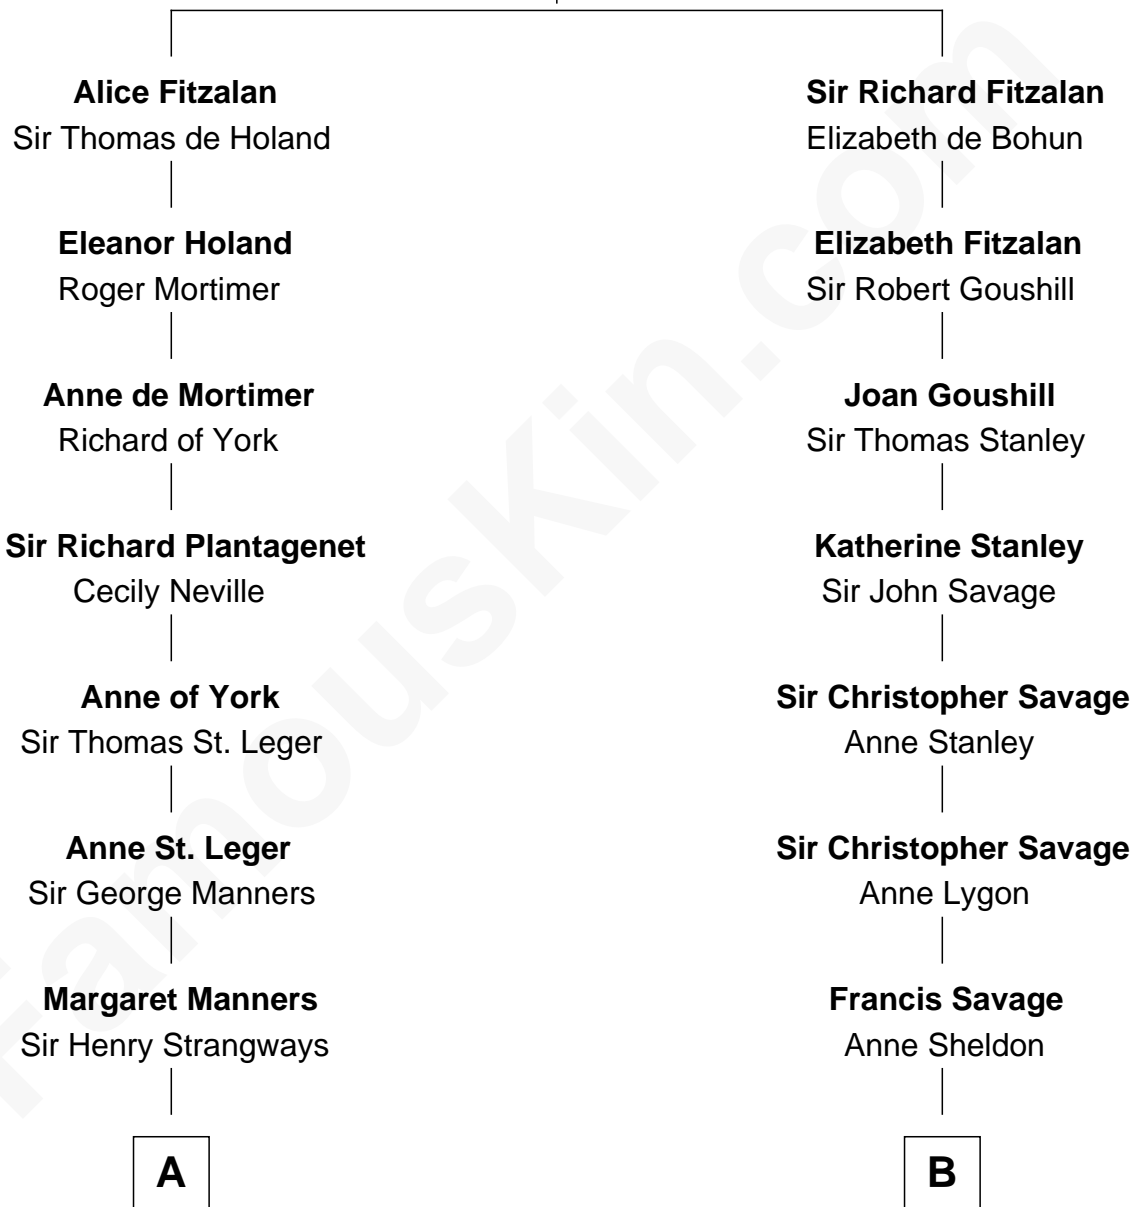

FamousKin.com Relationship Chart of

Steve McQueen

Movie Actor

18th cousin of

Randolph Scott

Movie Actor

Richard Fitzalan
Eleanor Plantagenet

FamousKin.com