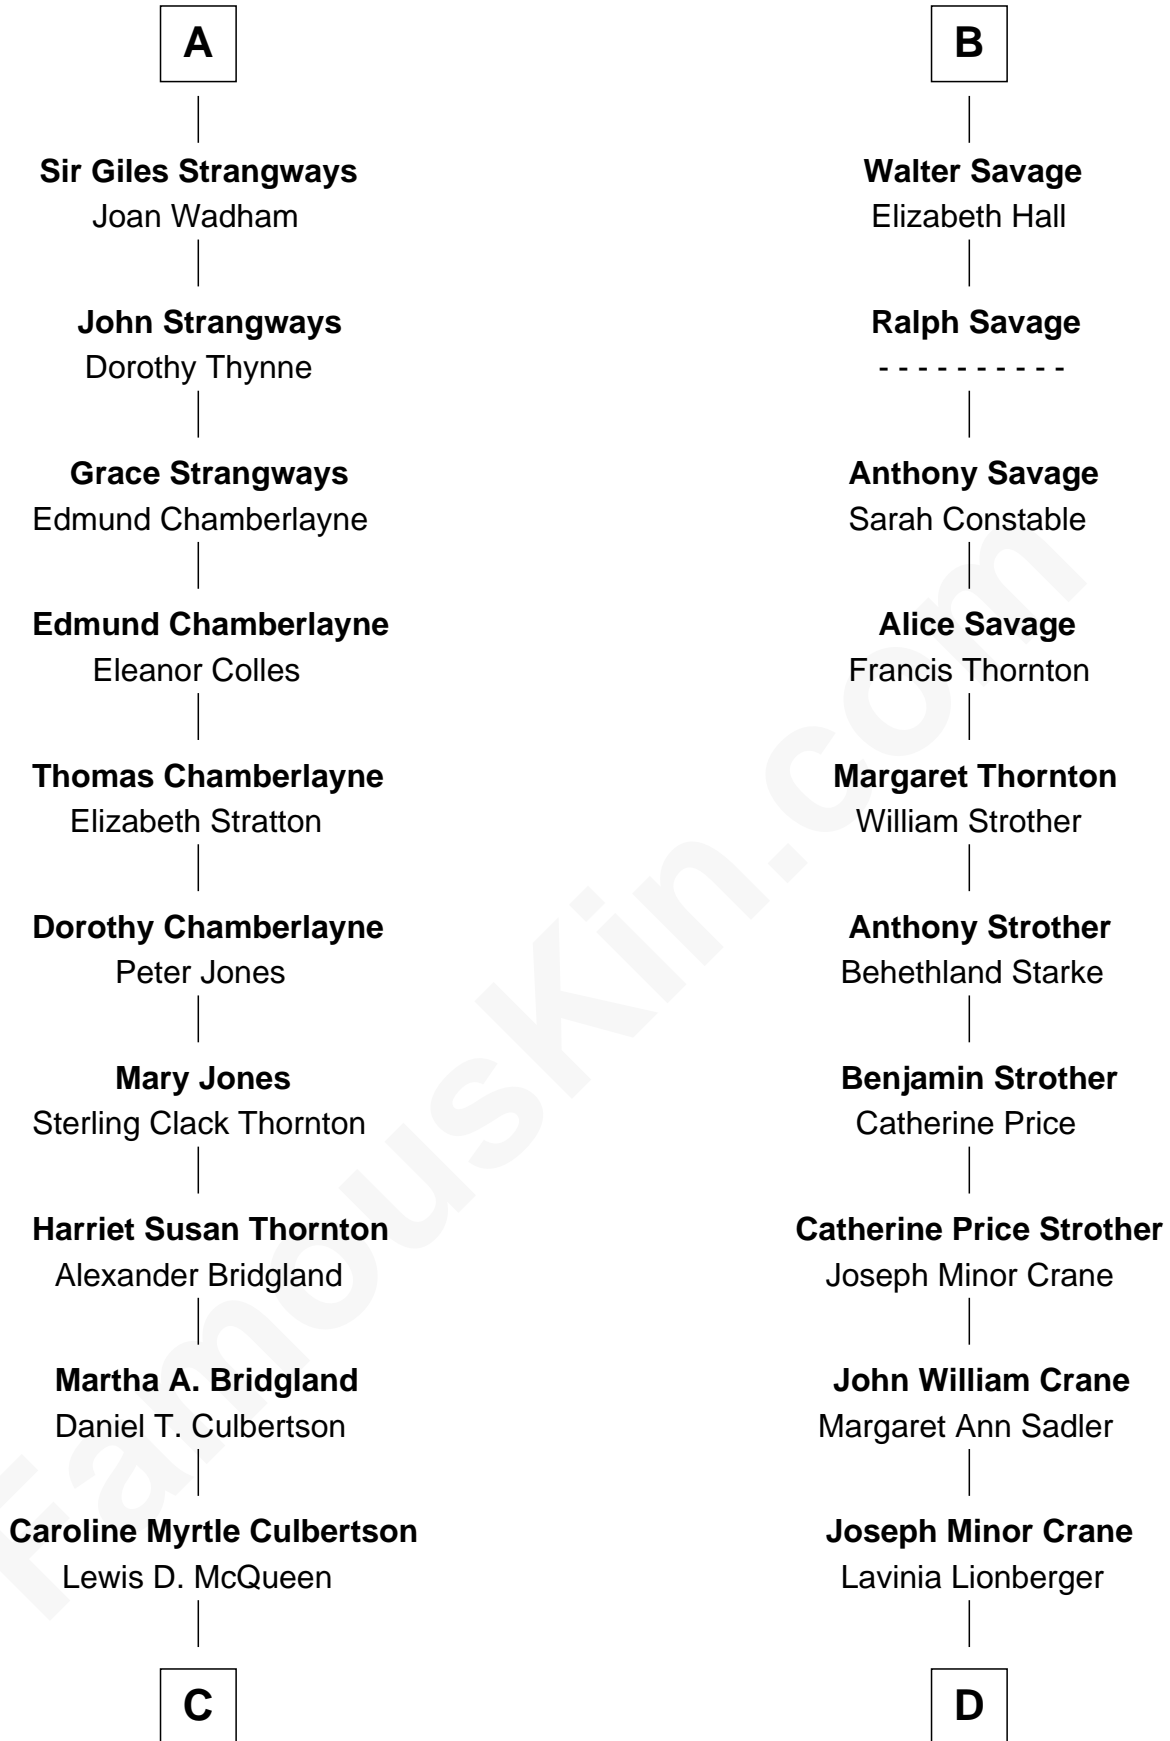

FamousKin.com Relationship Chart of

Steve McQueen

Movie Actor

18th cousin of

Randolph Scott

Movie Actor

Richard Fitzalan
Eleanor Plantagenet

FamousKin.com