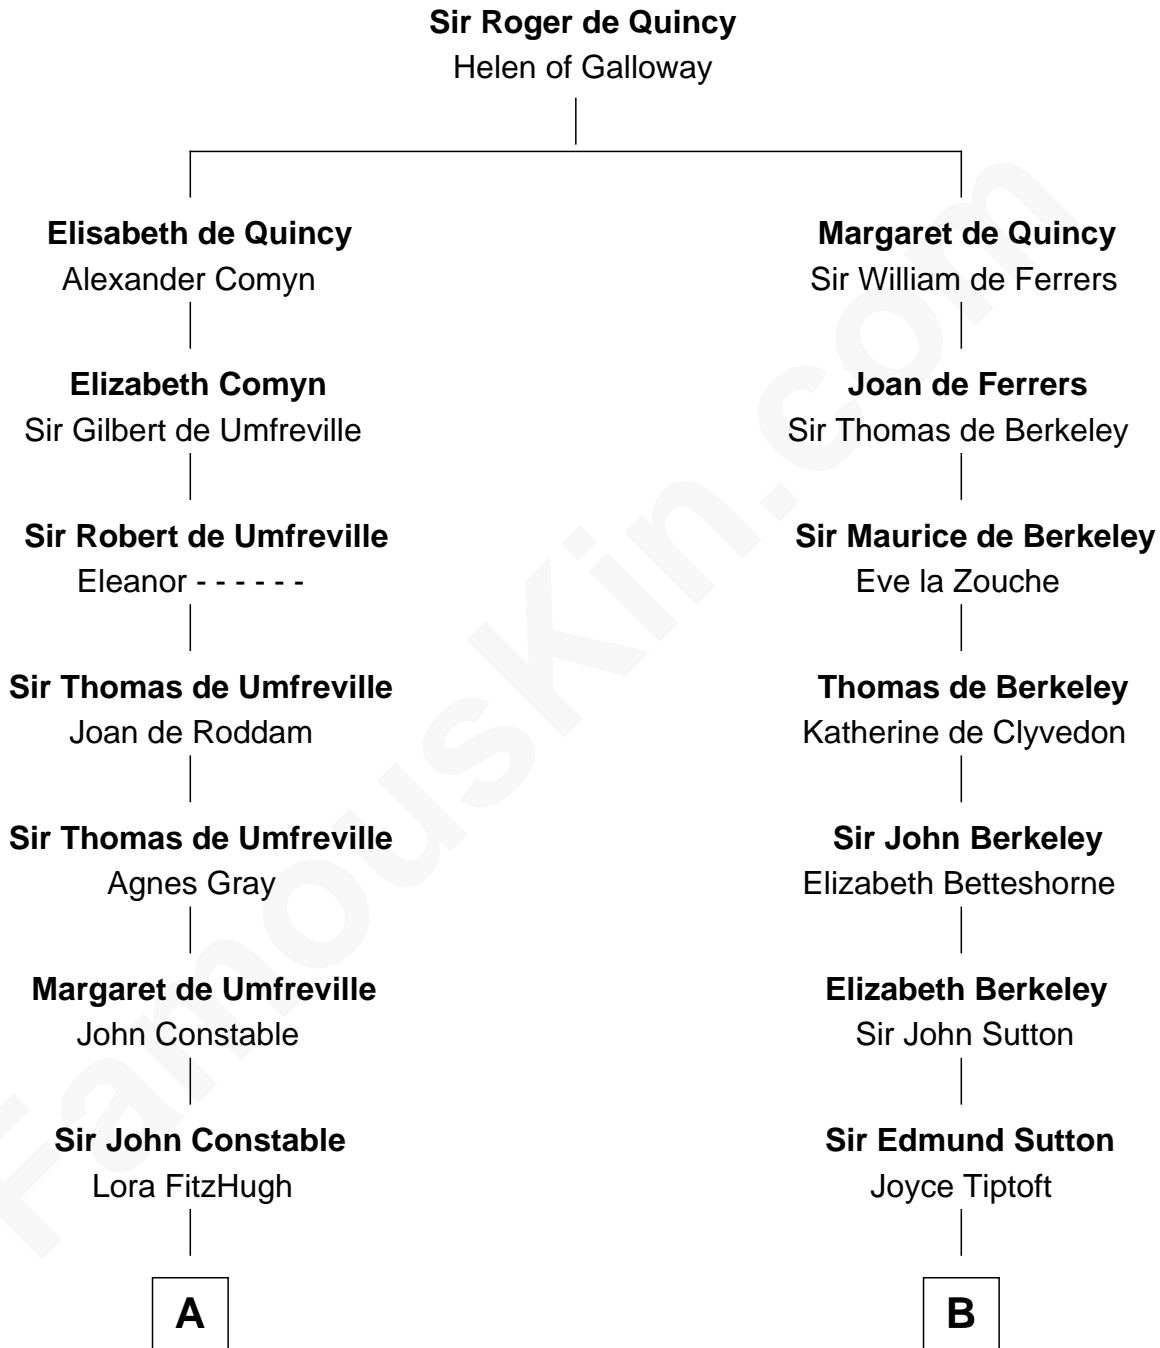

**FamousKin.com**  
**Relationship Chart of**  
**Steve McQueen**  
*Movie Actor*

**16th cousin 5 times removed of**  
**John Langdon**  
*Signer of the U.S. Constitution*

**C**

—  
**Harriet Susan Thornton**

Alexander Bridgland

—  
**Martha A. Bridgland**

Daniel T. Culbertson

—  
**Caroline Myrtle Culbertson**

Lewis D. McQueen

—  
**William Terence McQueen**

Julian Crawford

—  
**Steve McQueen**