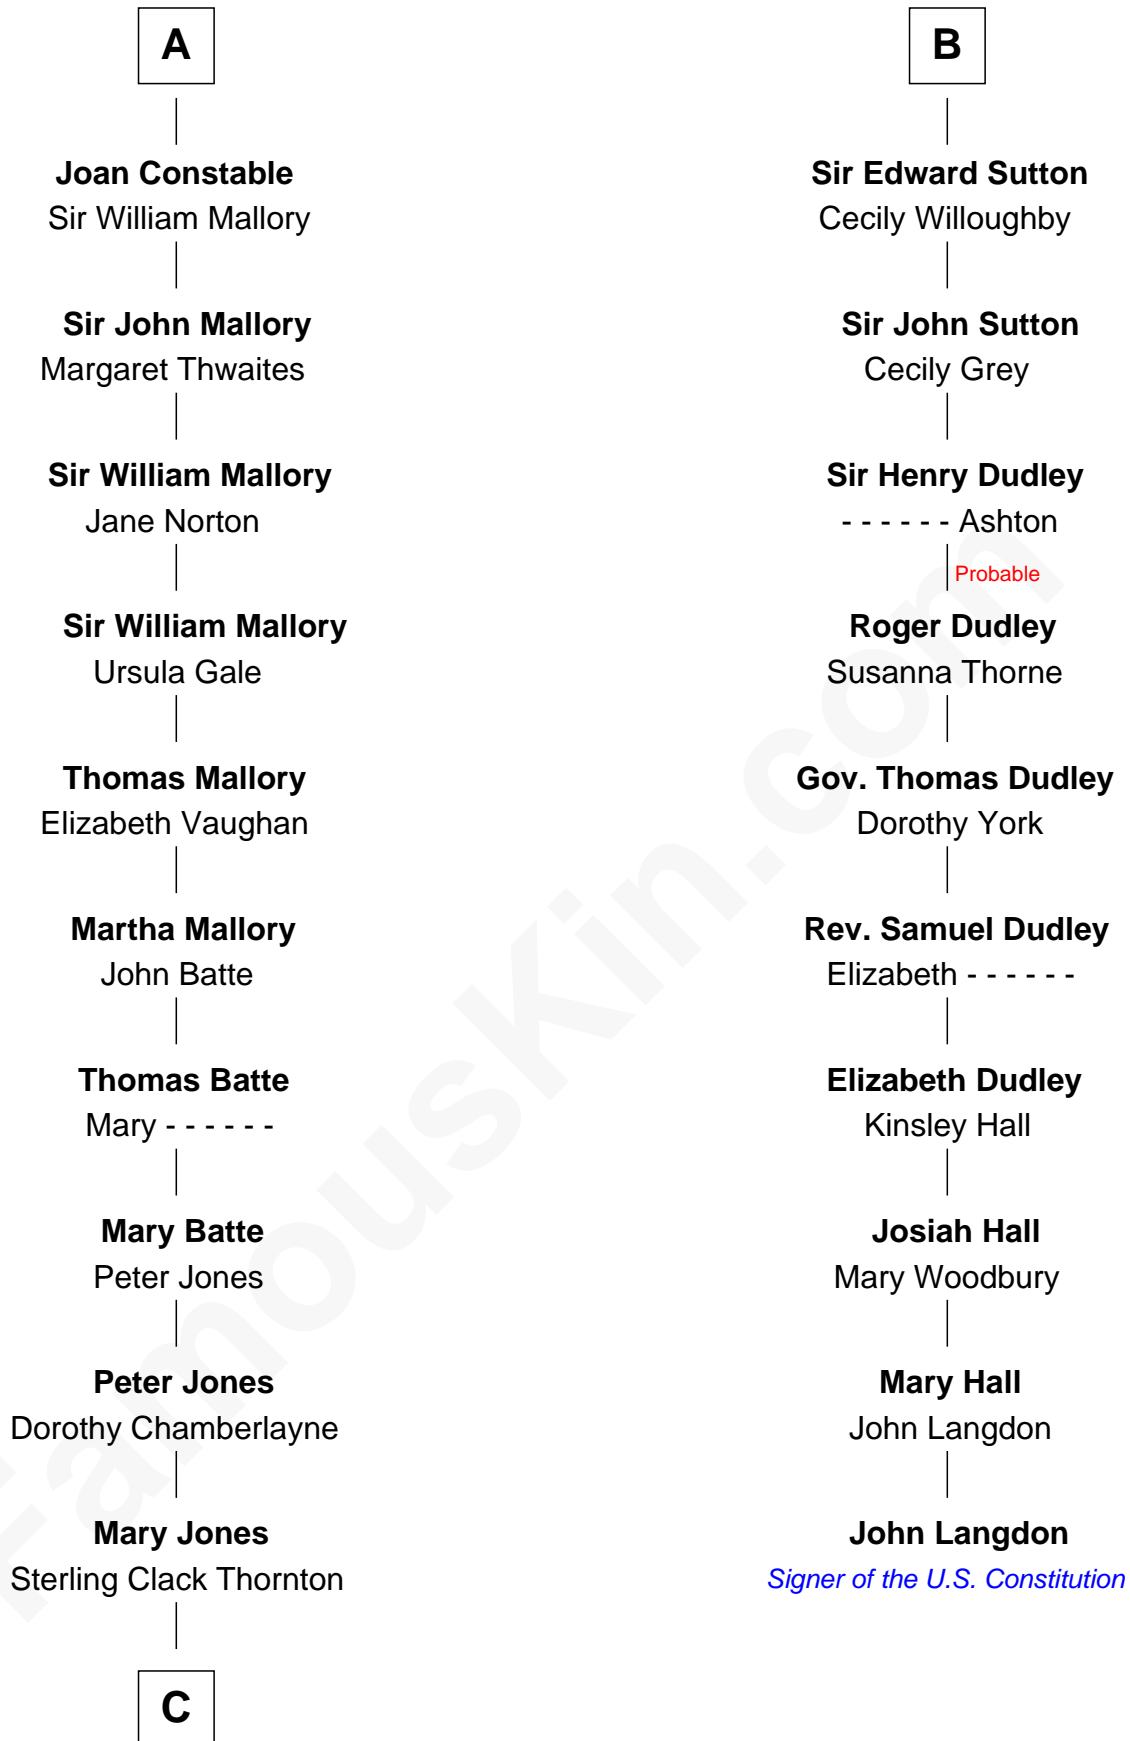

**FamousKin.com**  
**Relationship Chart of**  
**Steve McQueen**  
*Movie Actor*

**16th cousin 5 times removed of**  
**John Langdon**  
*Signer of the U.S. Constitution*

**C**

—  
**Harriet Susan Thornton**

Alexander Bridgland

—  
**Martha A. Bridgland**

Daniel T. Culbertson

—  
**Caroline Myrtle Culbertson**

Lewis D. McQueen

—  
**William Terence McQueen**

Julian Crawford

—  
**Steve McQueen**