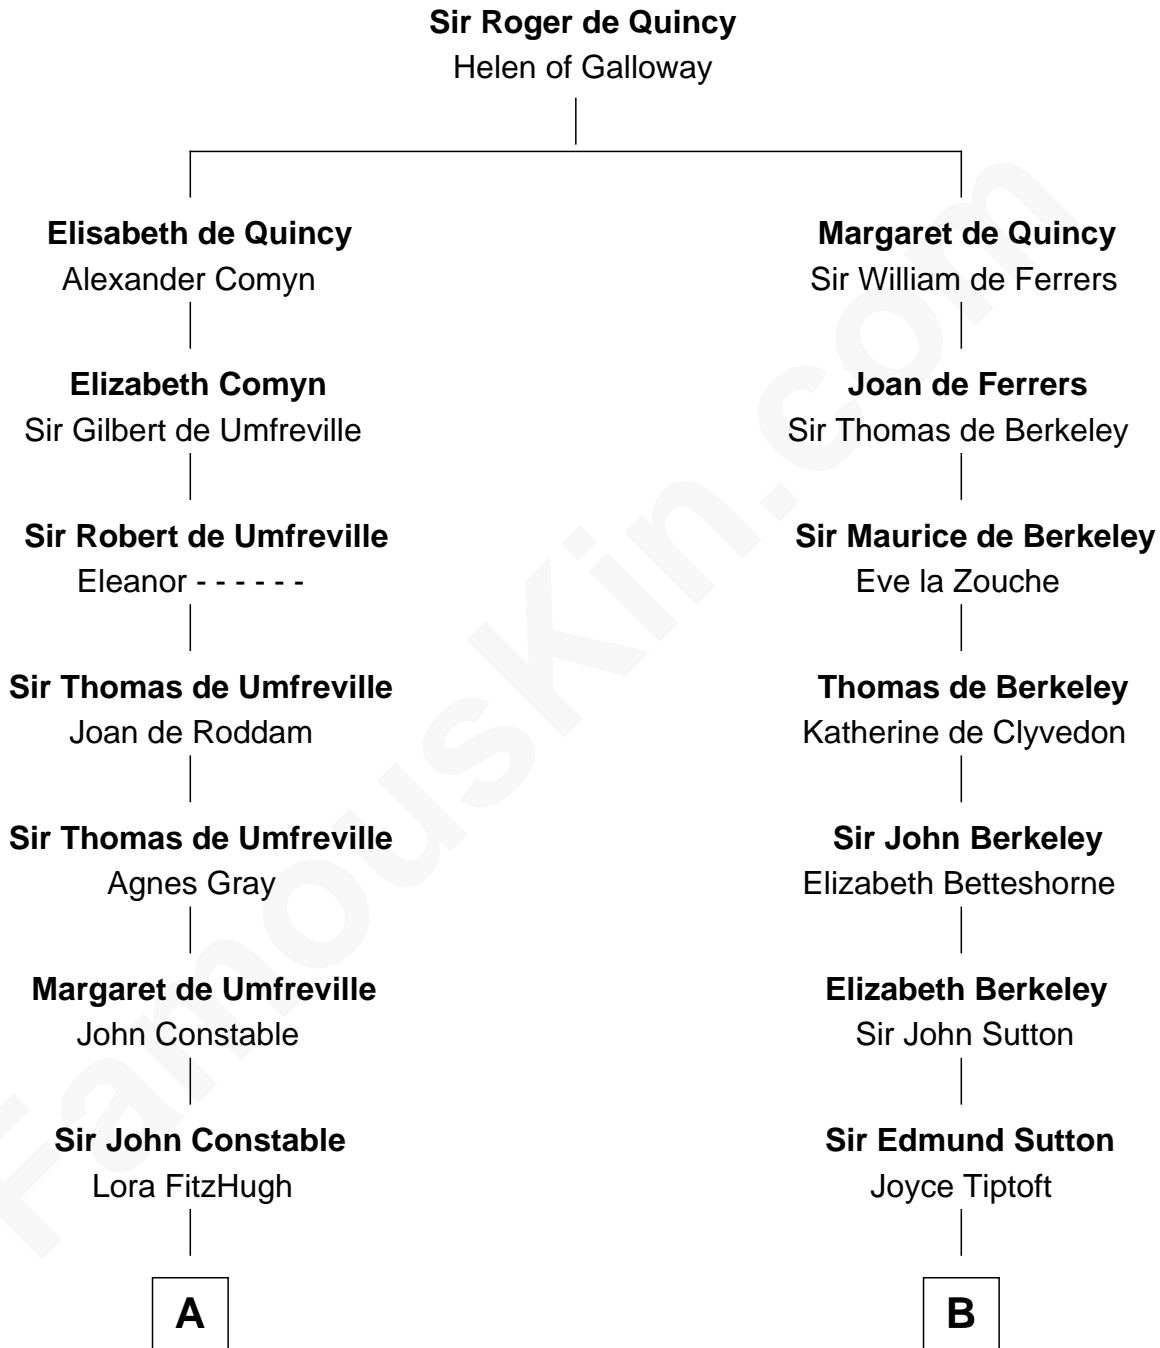

**FamousKin.com**  
**Relationship Chart of**  
**Steve McQueen**  
*Movie Actor*

20th cousin 1 time removed of  
**John Kerry**  
*68th U.S. Secretary of State*

**C**

**Harriet Susan Thornton**

Alexander Bridgland

**Martha A. Bridgland**

Daniel T. Culbertson

**Caroline Myrtle Culbertson**

Lewis D. McQueen

**William Terence McQueen**

Julian Crawford

**Steve McQueen**

*Movie Actor*

**D**

**Robert Charles Winthrop**

Elizabeth Mason

**Margaret Tyndal Winthrop**

James Grant Forbes

**Rosemary Isabel Forbes**

Richard John Kerry

**John Kerry**