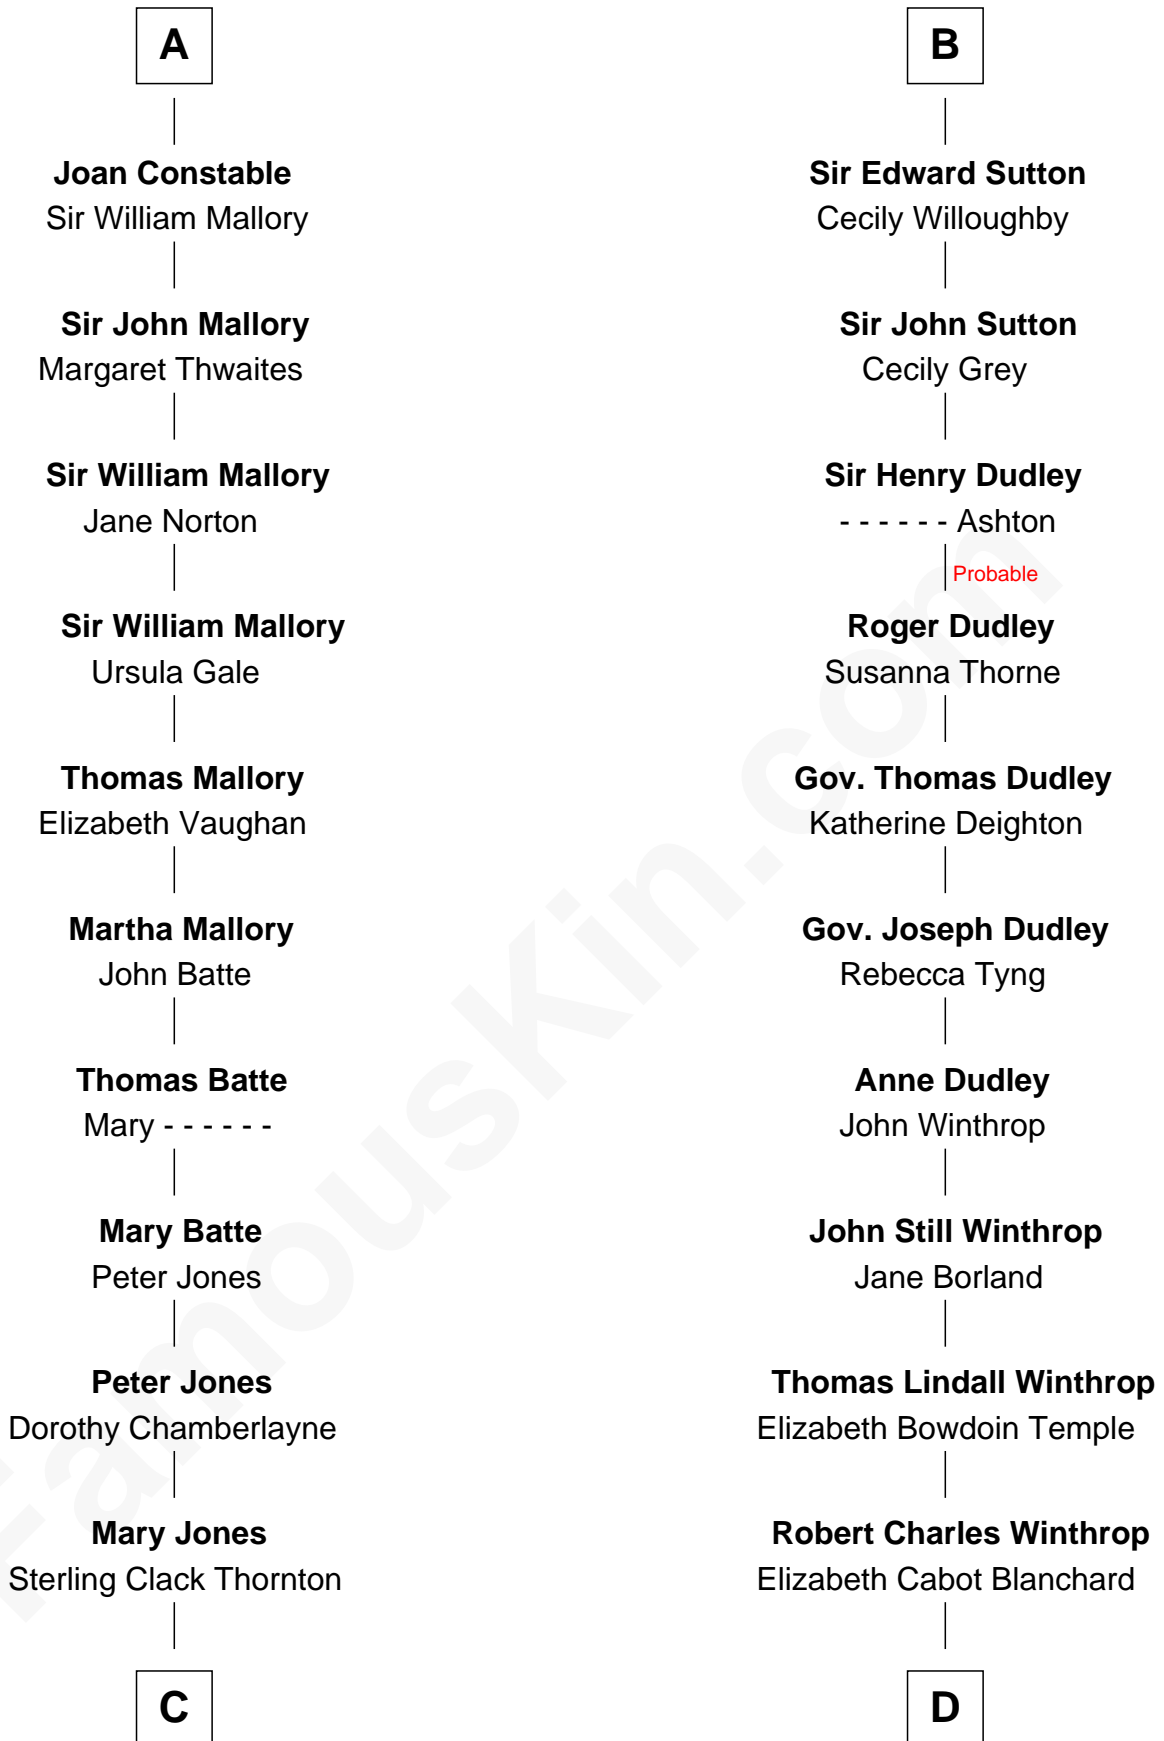

**FamousKin.com**  
**Relationship Chart of**  
**Steve McQueen**  
*Movie Actor*

20th cousin 1 time removed of  
**John Kerry**  
*68th U.S. Secretary of State*

**C**

**Harriet Susan Thornton**

Alexander Bridgland

**Martha A. Bridgland**

Daniel T. Culbertson

**Caroline Myrtle Culbertson**

Lewis D. McQueen

**William Terence McQueen**

Julian Crawford

**Steve McQueen**

*Movie Actor*

**D**

**Robert Charles Winthrop**

Elizabeth Mason

**Margaret Tyndal Winthrop**

James Grant Forbes

**Rosemary Isabel Forbes**

Richard John Kerry

**John Kerry**