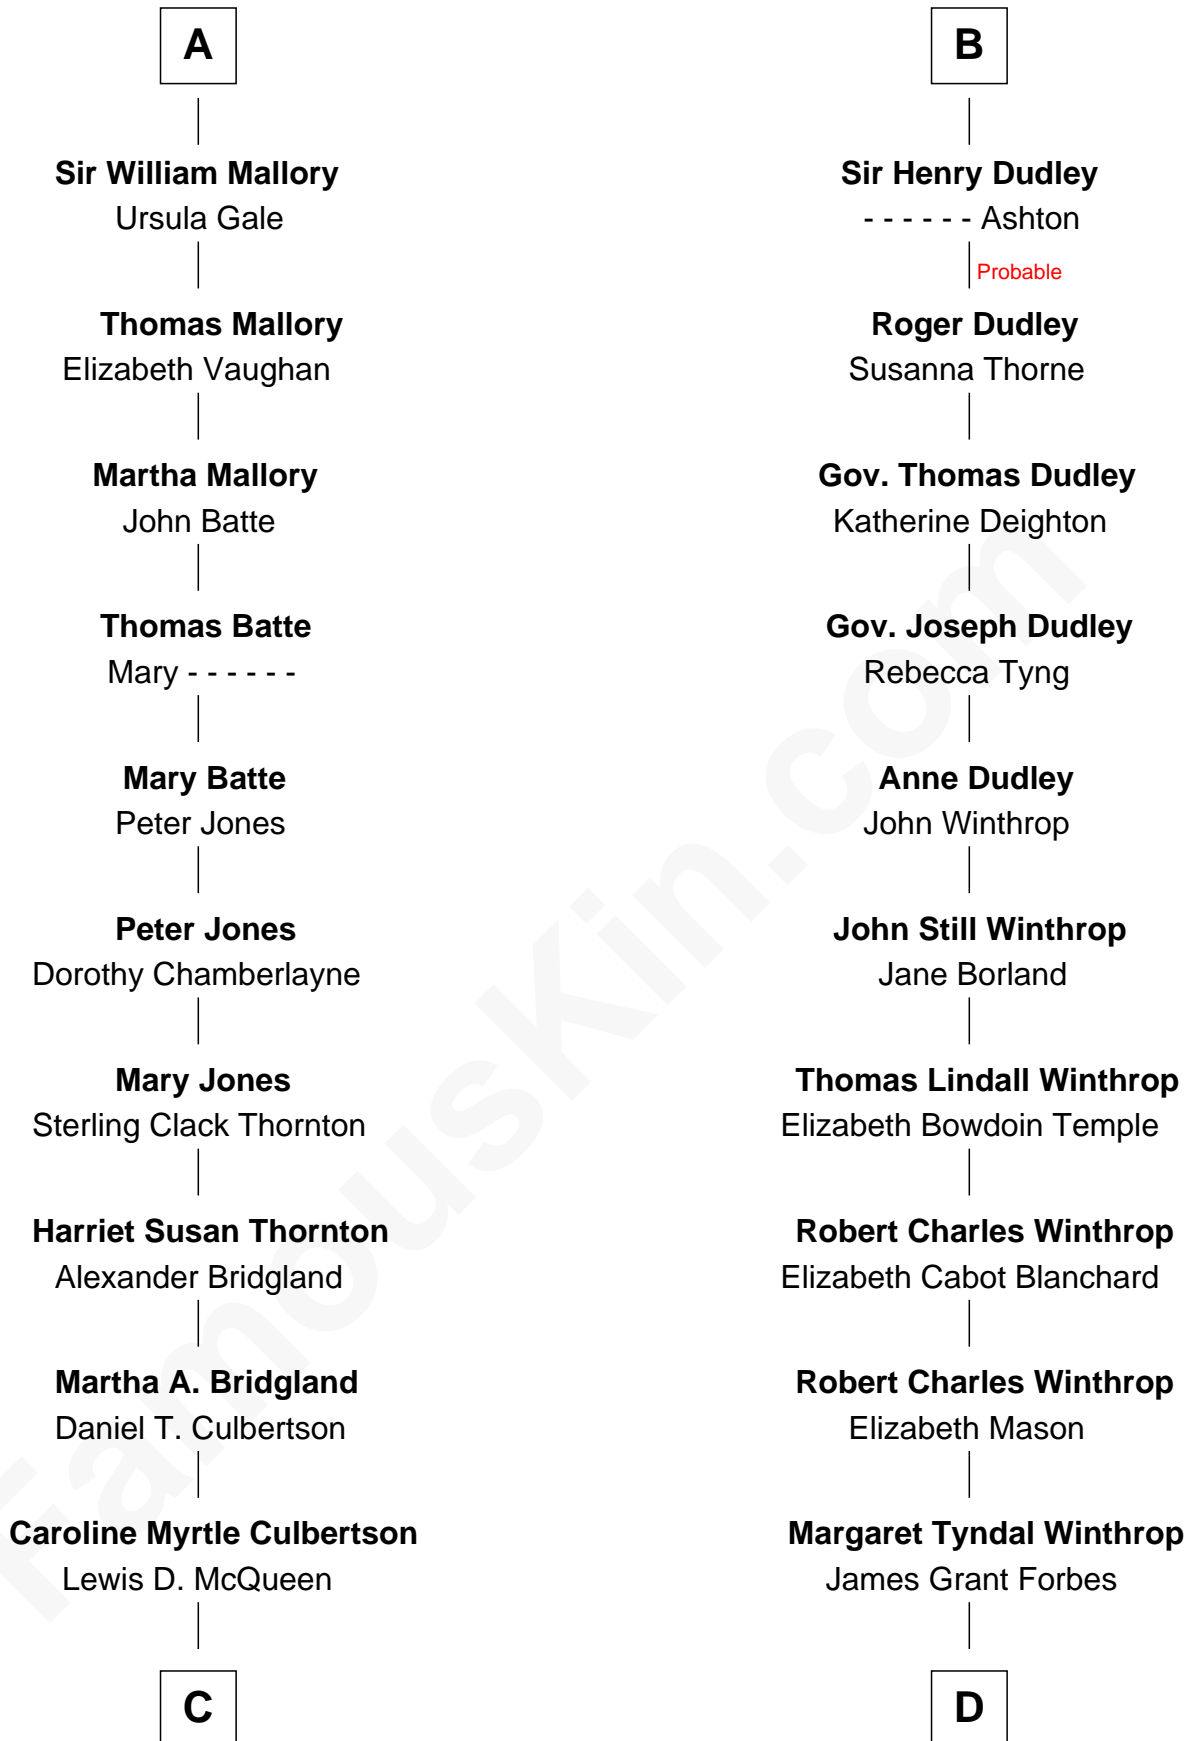

FamousKin.com Relationship Chart of

Steve McQueen

Movie Actor

18th cousin of

John Kerry

68th U.S. Secretary of State

Edmund Fitzalan

Alice de Warenne