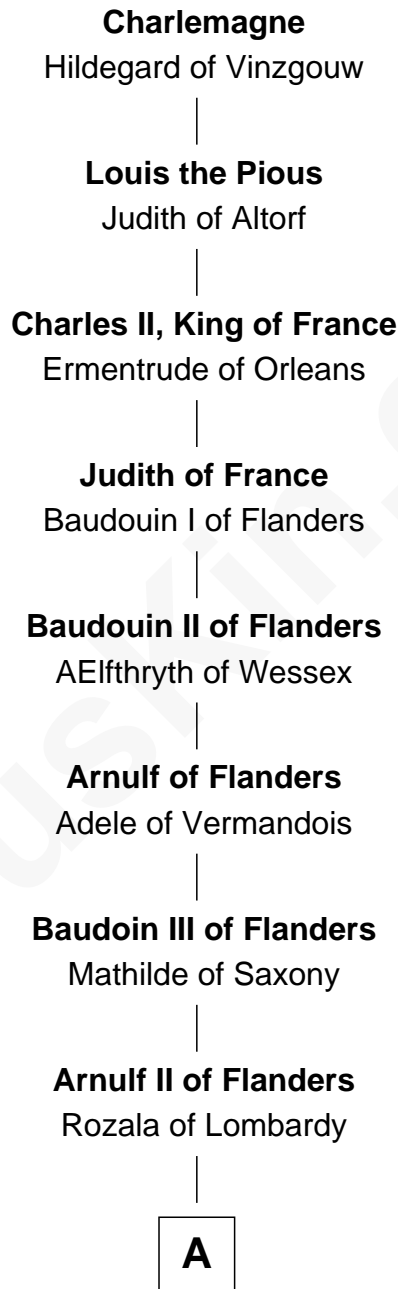

# FamousKin.com Relationship Chart of

**Steve McQueen**

*Movie Actor*

34th Great-grandson of

**Charlemagne**

*King of the Franks*

**A**

**Baudoin IV of Flanders**

Ogive of Luxembourg

**Baudoin V of Flanders**

Adela of France

**Matilda of Flanders**

William I, King of England

**Henry I, King of England**

Maud of Scotland

**Maud of England**

Geoffrey Plantagenet

**Henry II, King of England**

Eleanor of Aquitaine

**John, King of England**

Isabelle of Angoulême

**Henry III, King of England**

Eleanor of Provence

**Edward I, King of England**

Eleanor of Castile

**Edward II, King of England**

Isabella of France

**B**

**B**

**Edward III, King of England**

Philippa of Hainault

**Edmund of Langley**