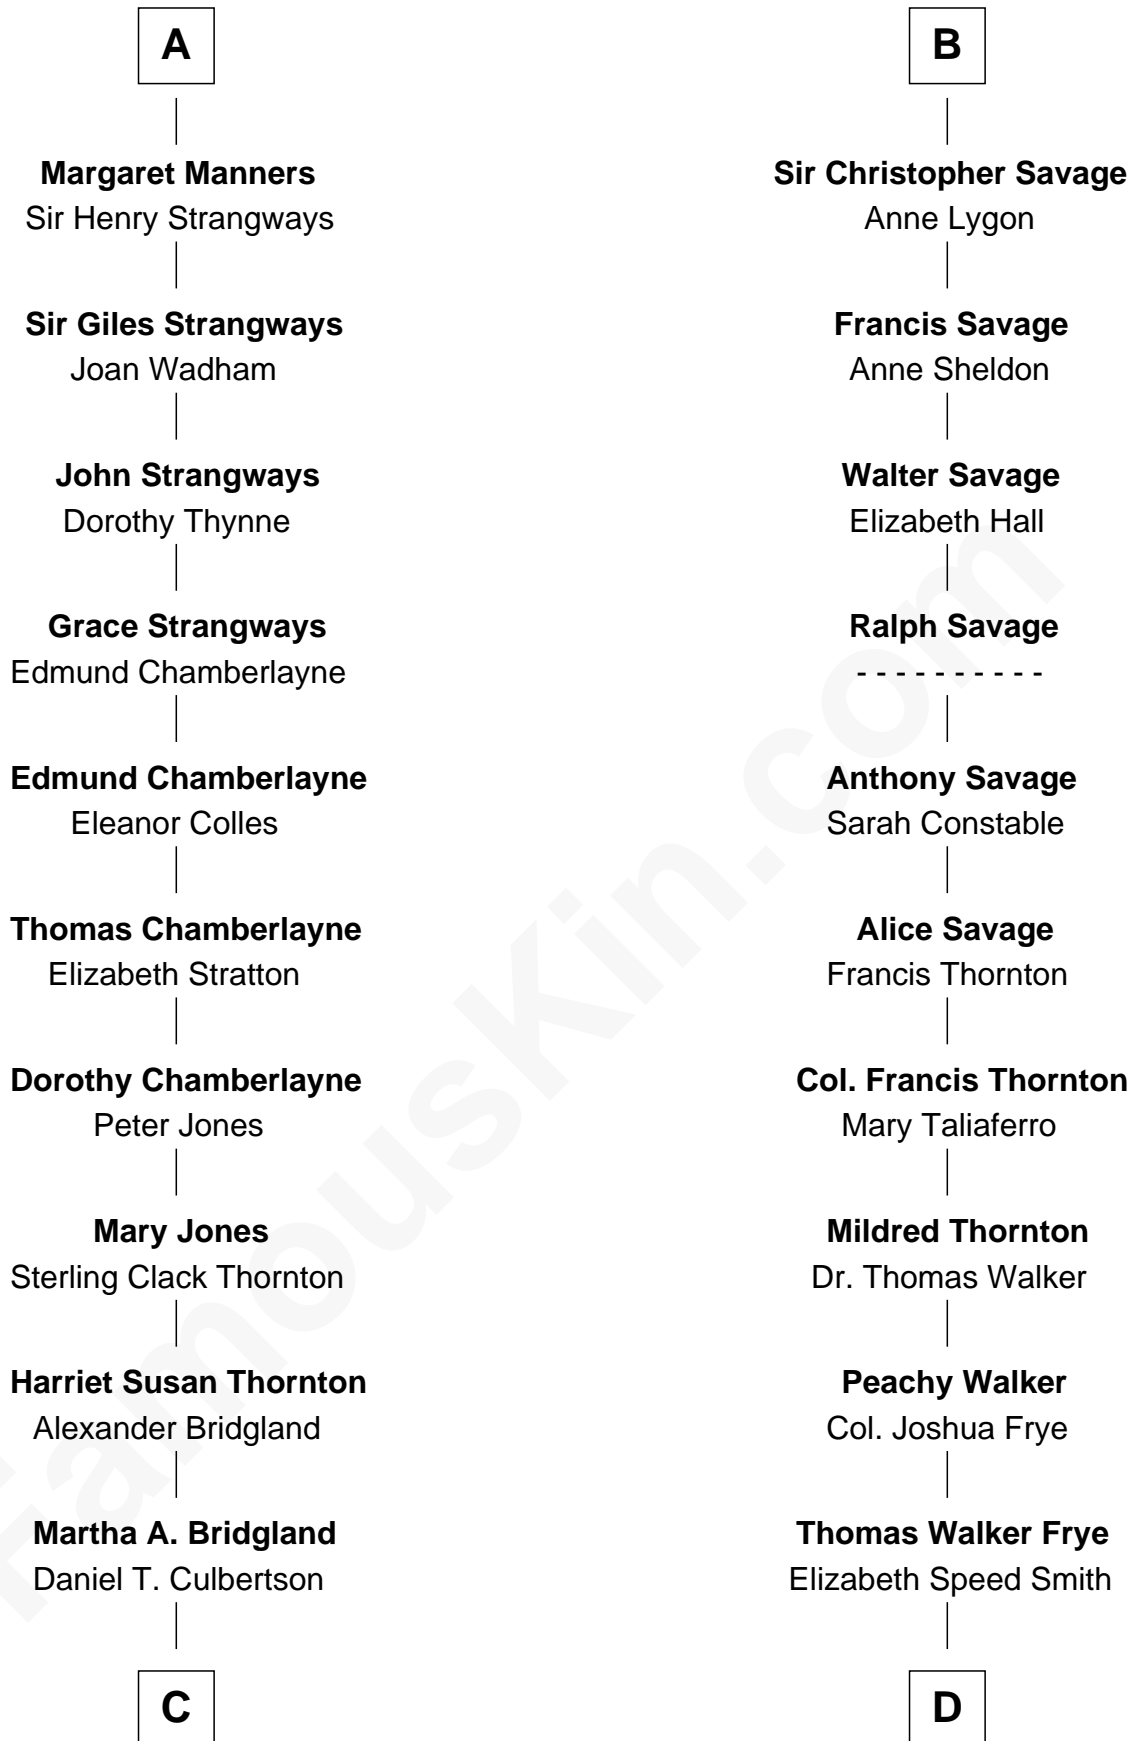

FamousKin.com
Relationship Chart of
Steve McQueen
Movie Actor

19th cousin 2 times removed of

Adlai Stevenson III
U.S. Senator from Illinois

C

Caroline Myrtle Culbertson

Lewis D. McQueen

William Terence McQueen

Julian Crawford

Steve McQueen

Movie Actor

D

Mary Peachy Frye

Rev. Lewis Warner Green

Letitia Green

Adlai Ewing Stevenson

Lewis Green Stevenson

Helen Louise Davis

Adlai Ewing Stevenson

Ellen Borden

Adlai Stevenson III

U.S. Senator from Illinois

FamousKin.com