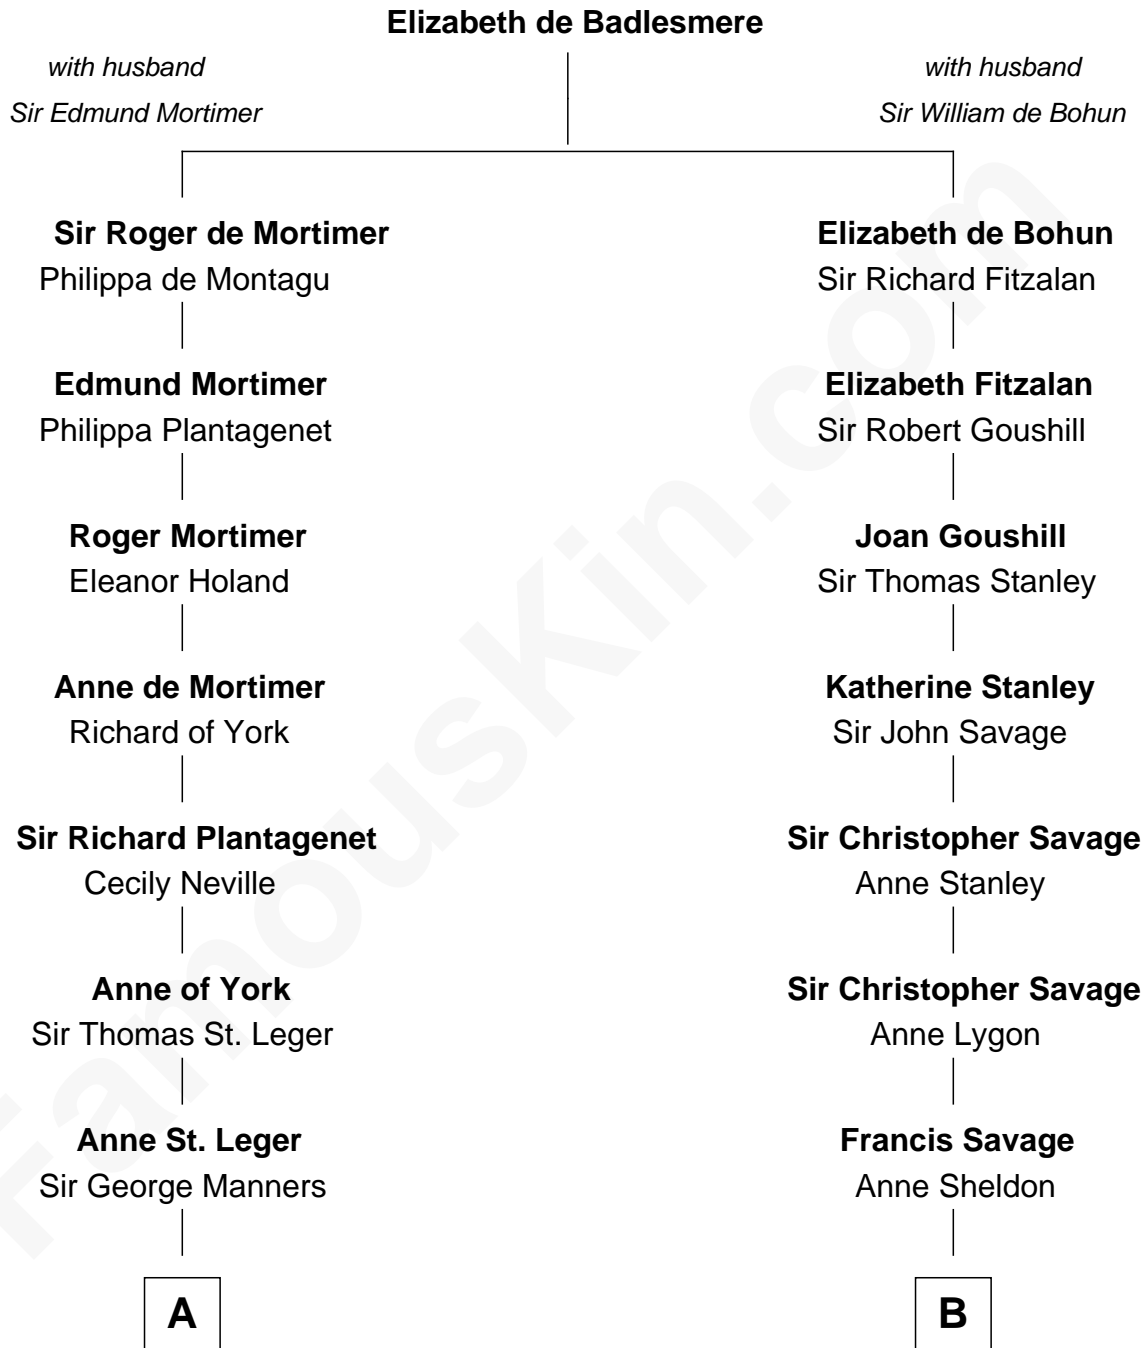

FamousKin.com Relationship Chart of

Steve McQueen

Movie Actor

19th cousin of

Adlai Stevenson III

U.S. Senator from Illinois

FamousKin.com