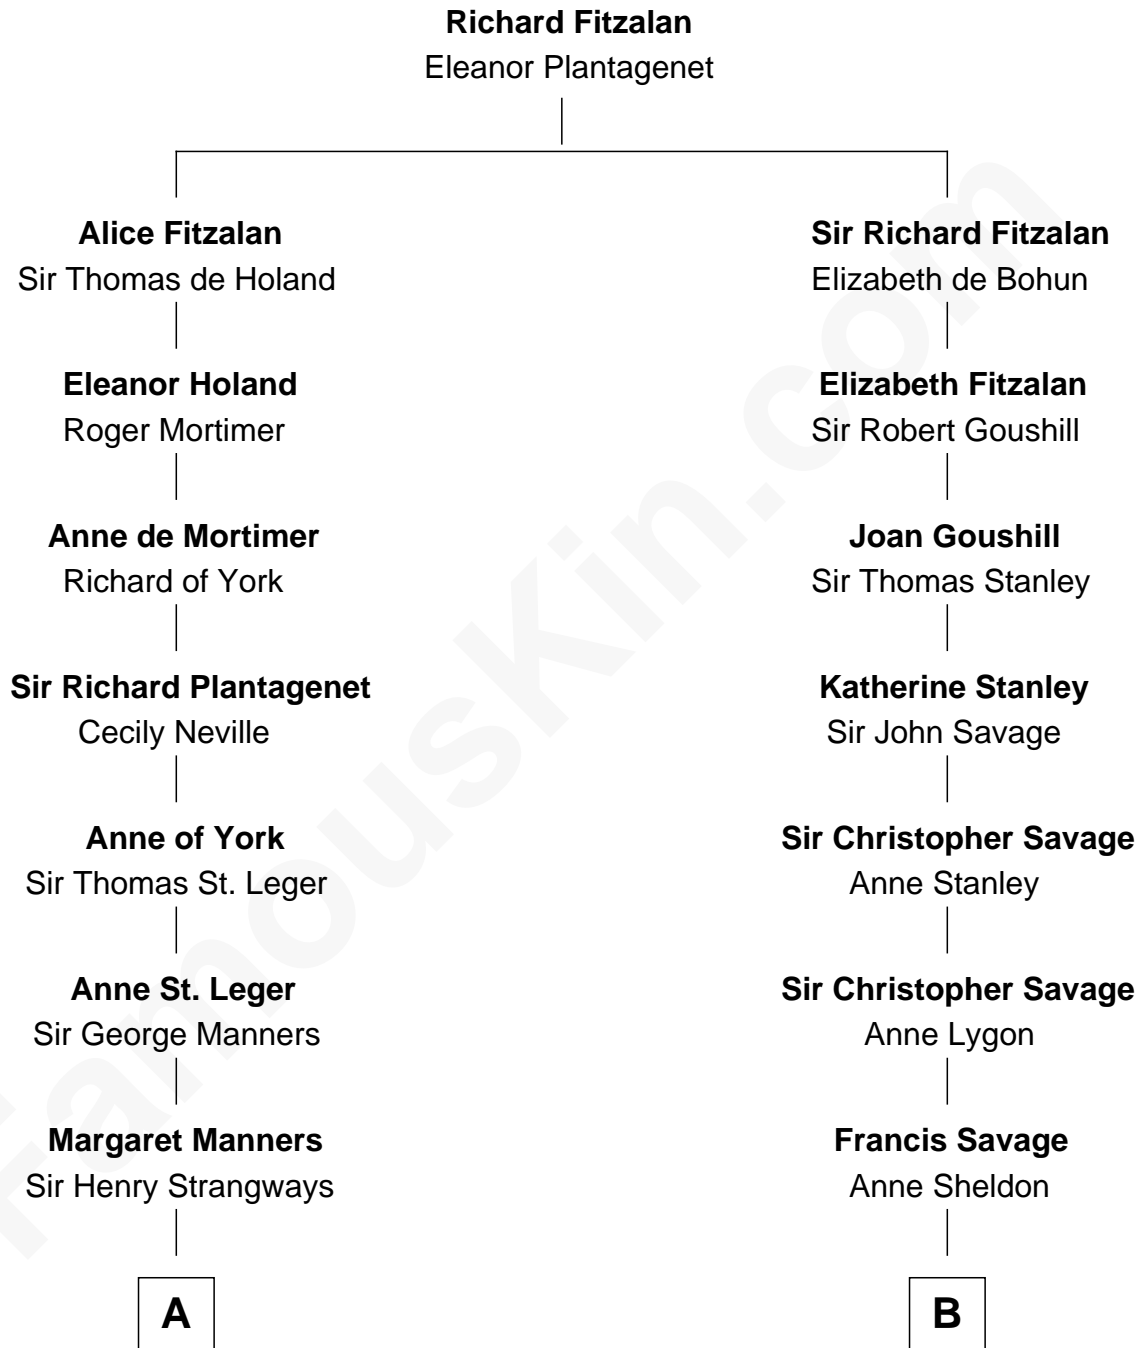

FamousKin.com
Relationship Chart of
Steve McQueen
Movie Actor

18th cousin 1 time removed of

Adlai Stevenson III
U.S. Senator from Illinois

C

William Terence McQueen

Julian Crawford

Steve McQueen

Movie Actor

D

Lewis Green Stevenson

Helen Louise Davis

Adlai Ewing Stevenson

Ellen Borden

Adlai Stevenson III

U.S. Senator from Illinois

FamousKin.com