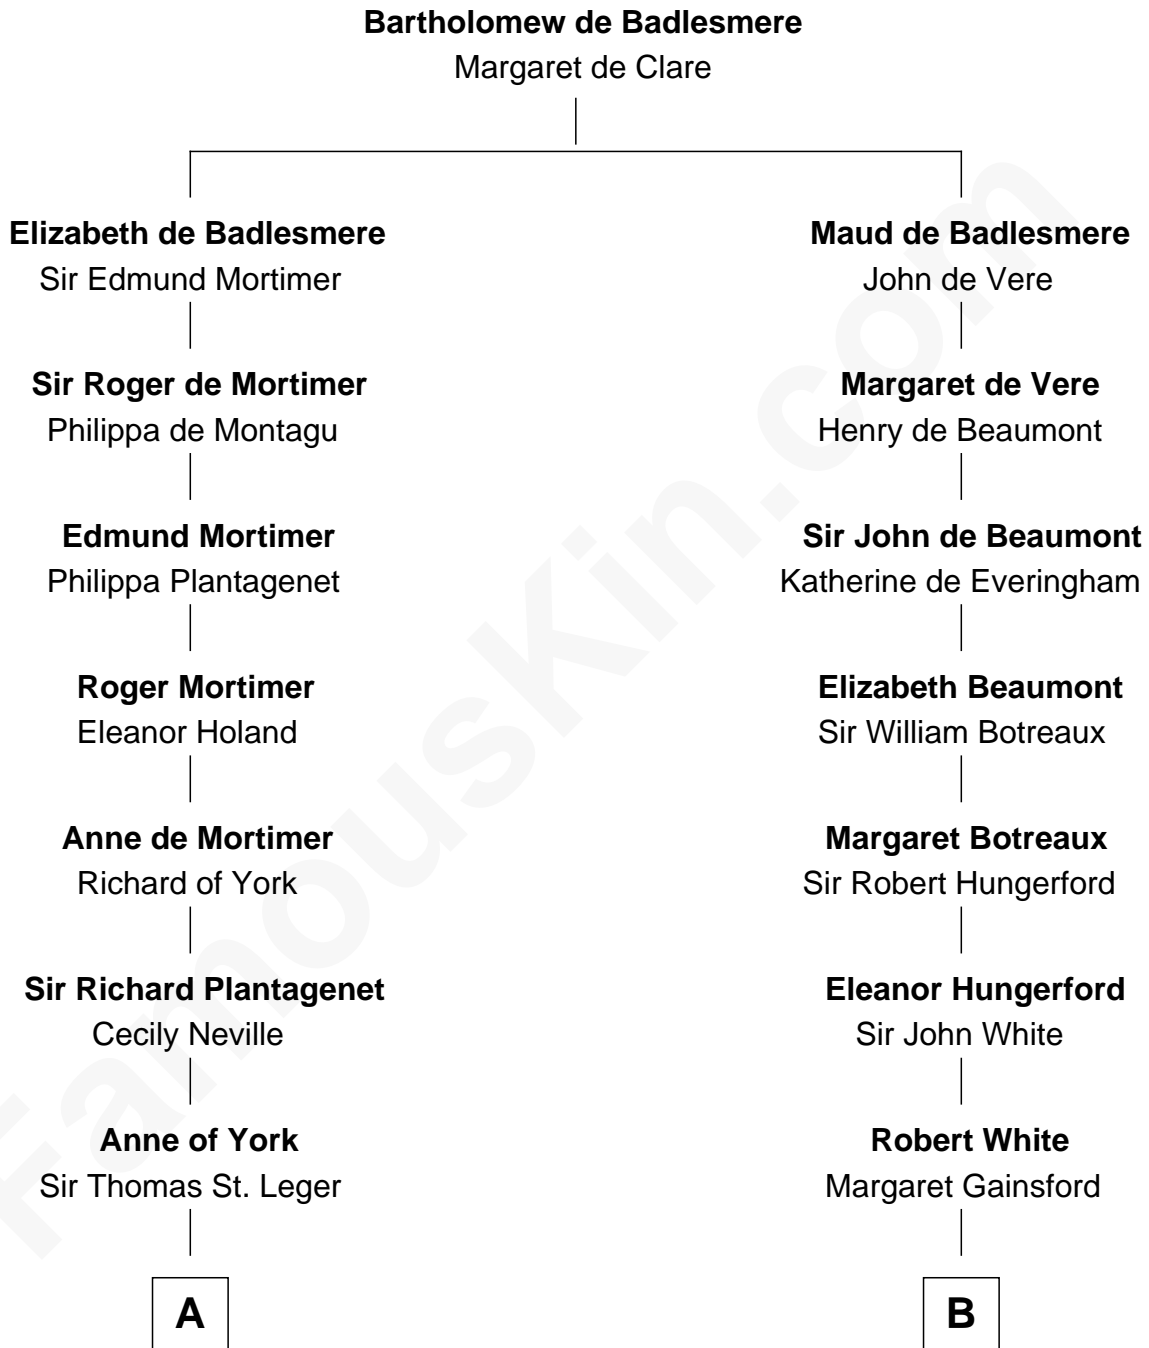

FamousKin.com
Relationship Chart of
Steve McQueen
Movie Actor

20th cousin 1 time removed of

Charlie Munger
Vice-Chairman of Berkshire Hathaway

A

Anne St. Leger
Sir George Manners

Margaret Manners
Sir Henry Strangways

Sir Giles Strangways
Joan Wadham

John Strangways
Dorothy Thynne

Grace Strangways
Edmund Chamberlayne

Edmund Chamberlayne
Eleanor Colles

Thomas Chamberlayne
Elizabeth Stratton

Dorothy Chamberlayne
Peter Jones

Mary Jones
Sterling Clack Thornton

Harriet Susan Thornton
Alexander Bridgland

C

B

Anne White
Nicholas Tichborne

Dorothy Tichborne
John Samborne

Richard Samborne
Anne Milborne

Richard Samborne
Ann Bachiler