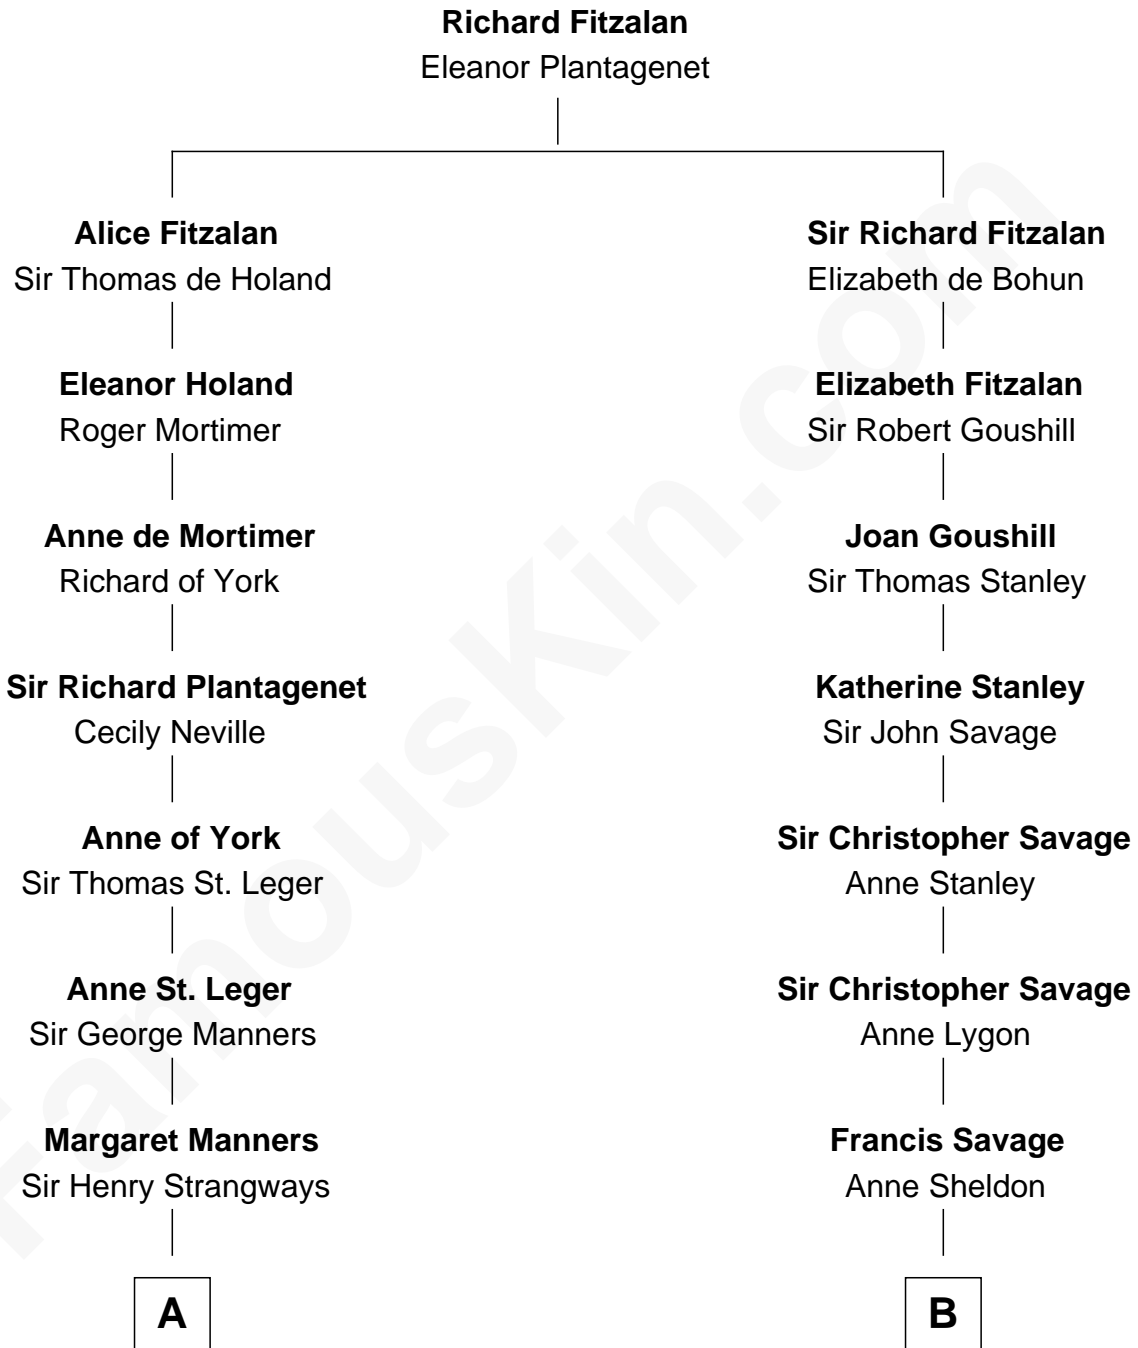

# FamousKin.com Relationship Chart of

**Steve McQueen**

*Movie Actor*

18th cousin of

**General George C. Marshall**

*Author of "The Marshall Plan"*

**C**

**William Terence McQueen**

Julian Crawford

**Steve McQueen**

*Movie Actor*

**D**

**George Catlett Marshall**

Laura Emily Bradford

**General George C. Marshall**

*U.S. Army - World War II*