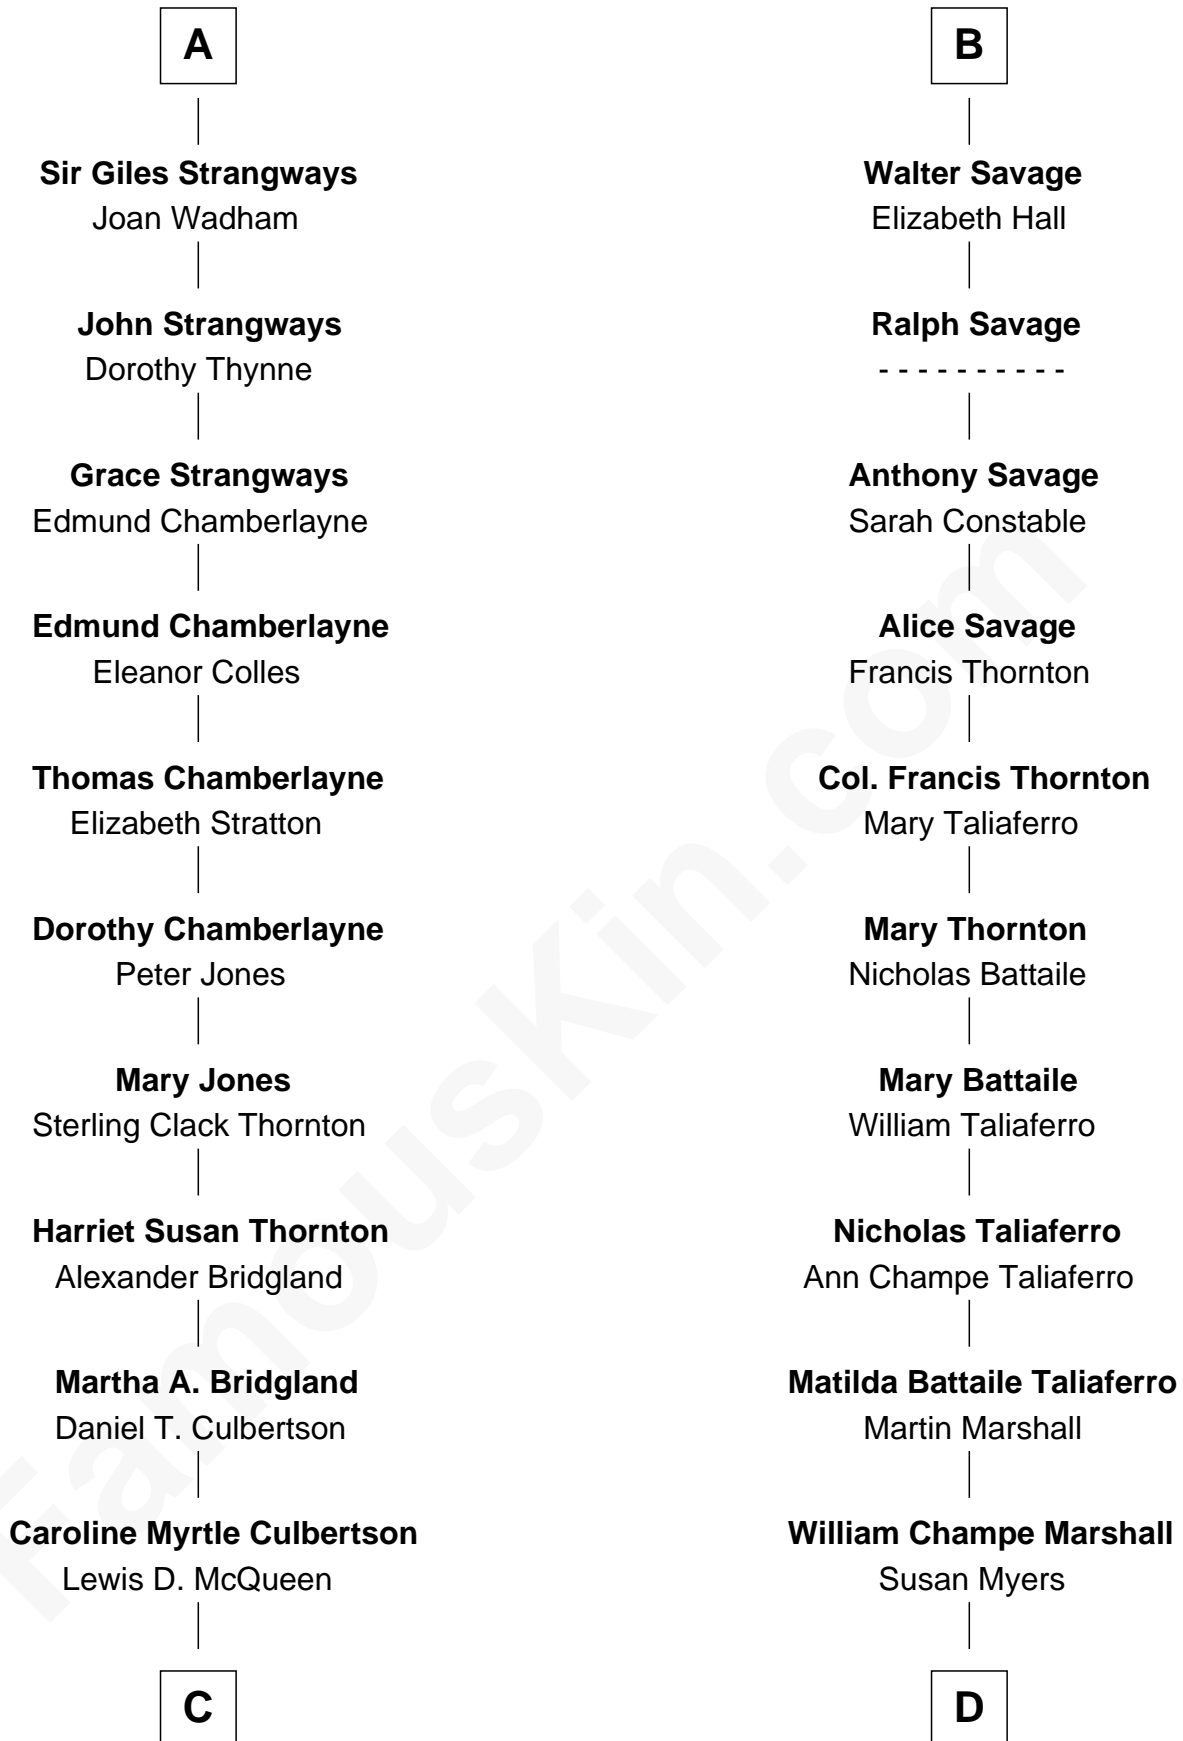

# FamousKin.com Relationship Chart of

**Steve McQueen**

*Movie Actor*

18th cousin of

**General George C. Marshall**

*Author of "The Marshall Plan"*

**C**

**William Terence McQueen**

Julian Crawford

**Steve McQueen**

*Movie Actor*

**D**

**George Catlett Marshall**

Laura Emily Bradford

**General George C. Marshall**

*U.S. Army - World War II*