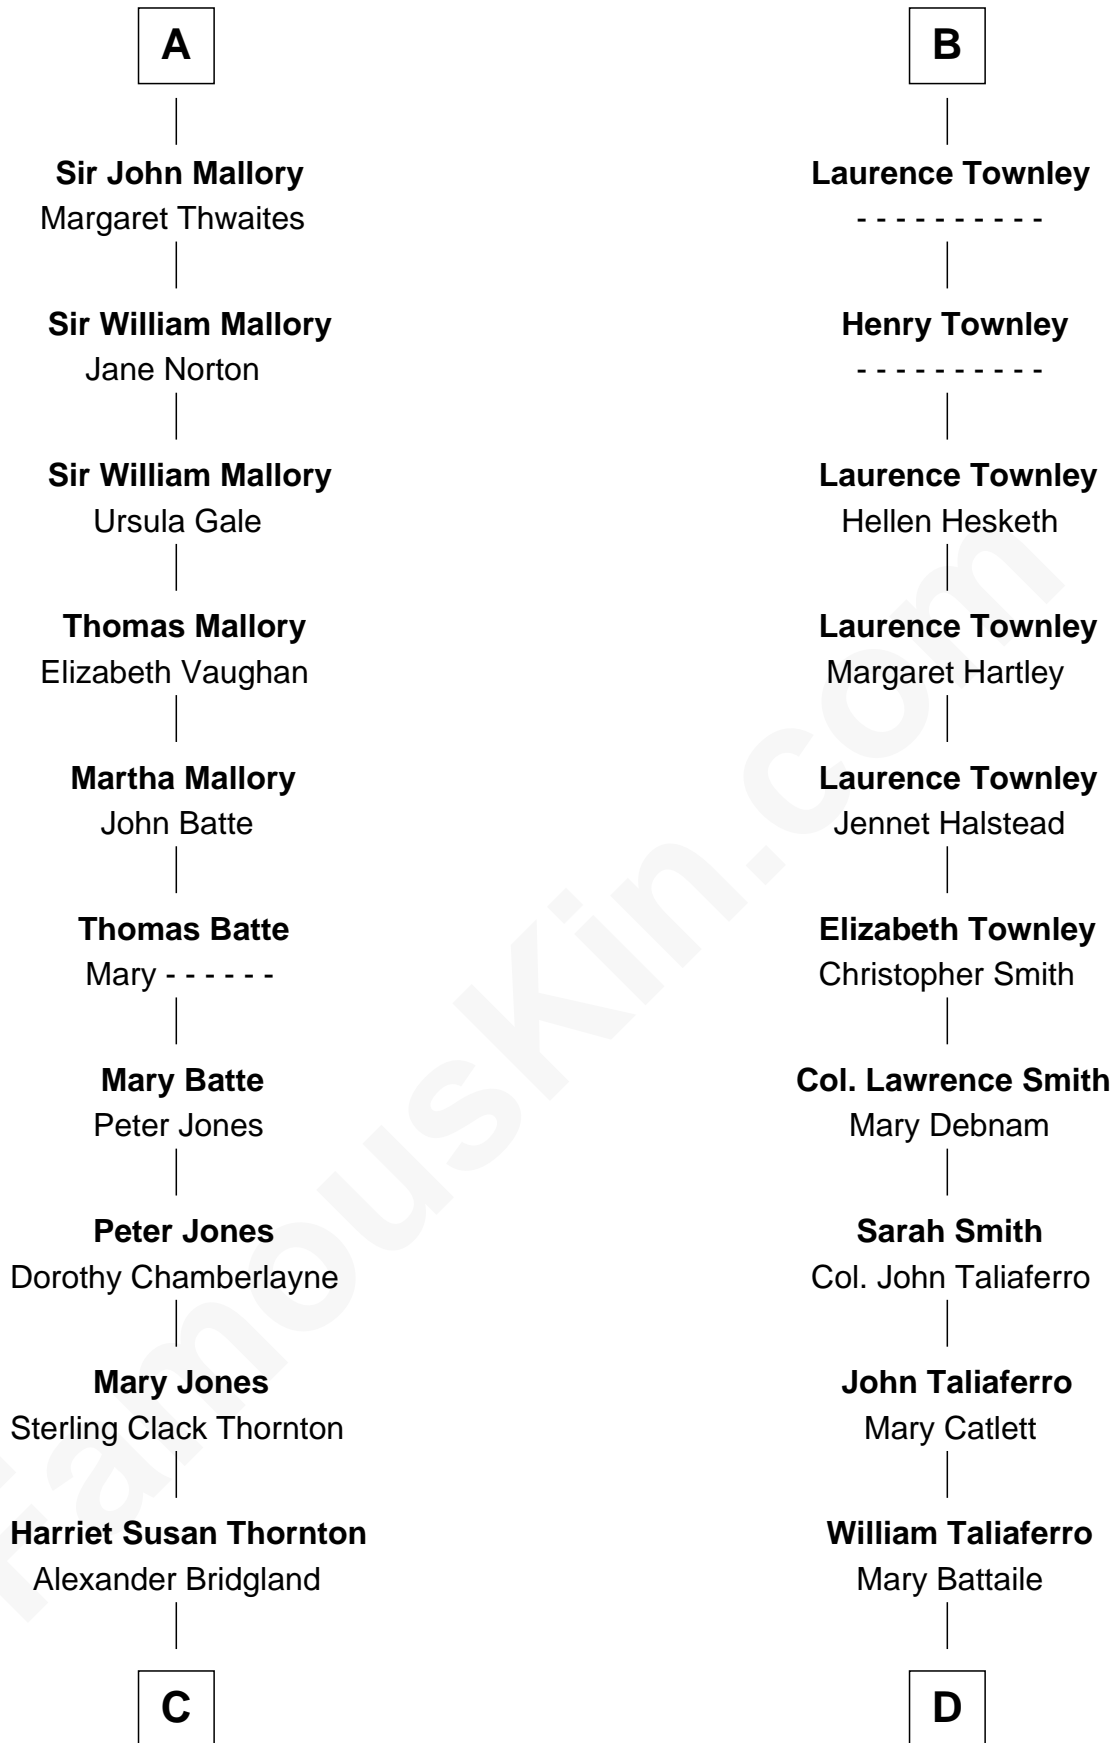

FamousKin.com
Relationship Chart of
Steve McQueen
Movie Actor

20th cousin 1 time removed of
General George C. Marshall
Author of "The Marshall Plan"

C

Martha A. Bridgland

Daniel T. Culbertson

Caroline Myrtle Culbertson

Matilda Battaile Taliaferro

Martin Marshall

William Champe Marshall

Susan Myers

George Catlett Marshall

Laura Emily Bradford

General George C. Marshall

U.S. Army - World War II