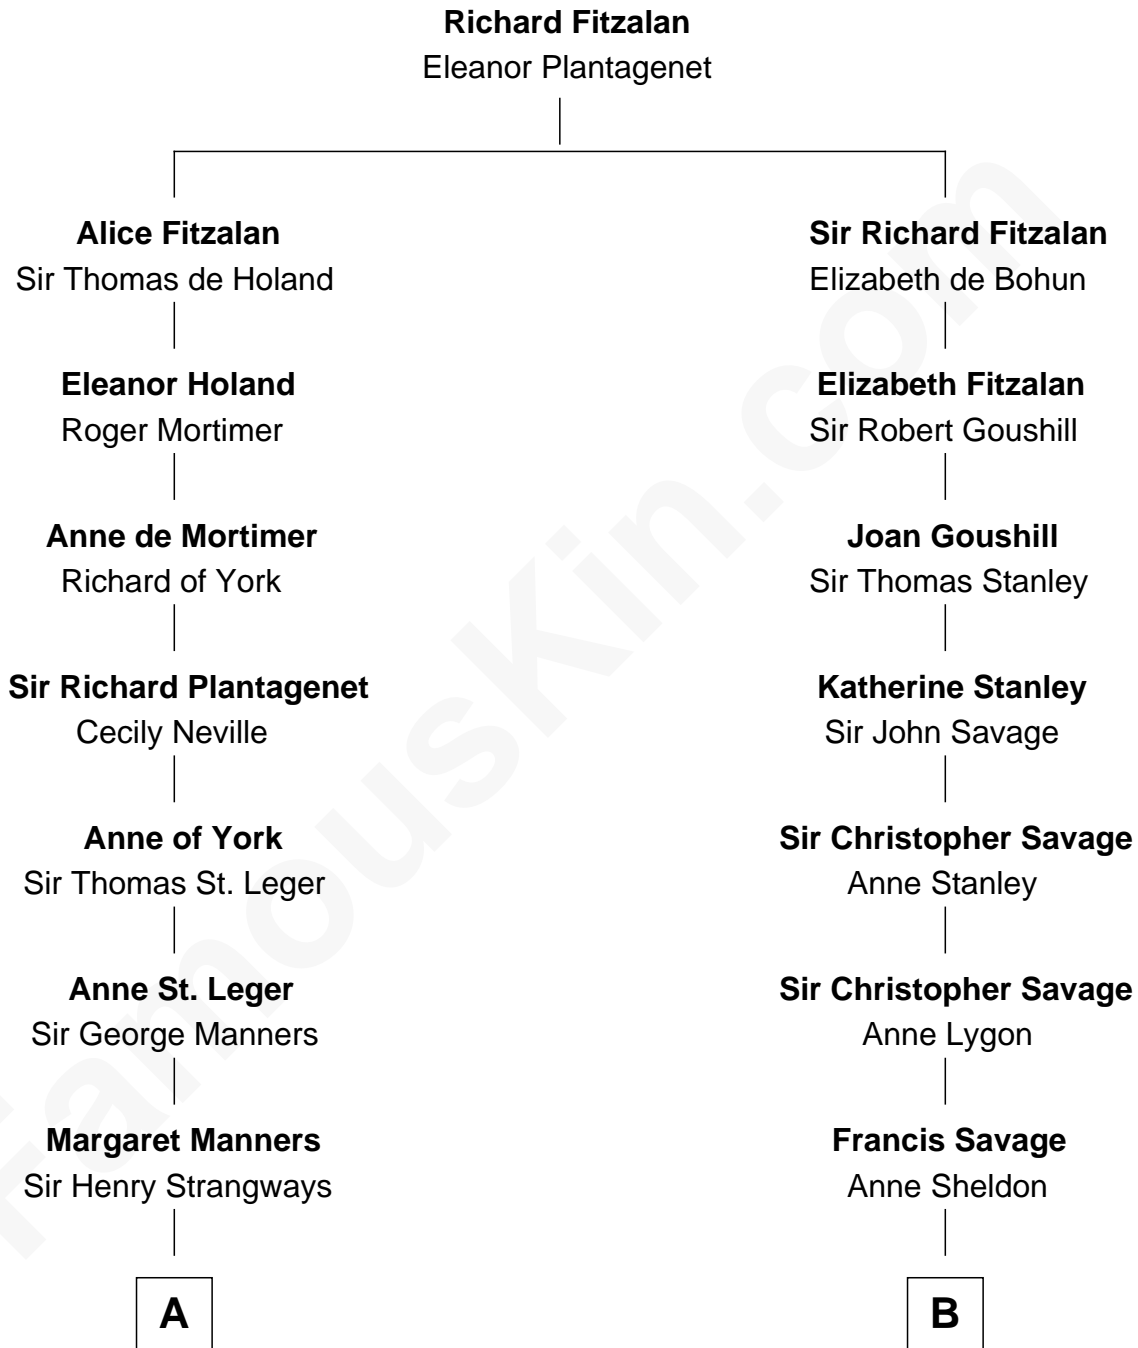

FamousKin.com
Relationship Chart of
Steve McQueen
Movie Actor

14th cousin 4 times removed of
Meriwether Lewis
Lewis and Clark Expedition

C

William Terence McQueen

Julian Crawford

Steve McQueen

Movie Actor

FamousKin.com