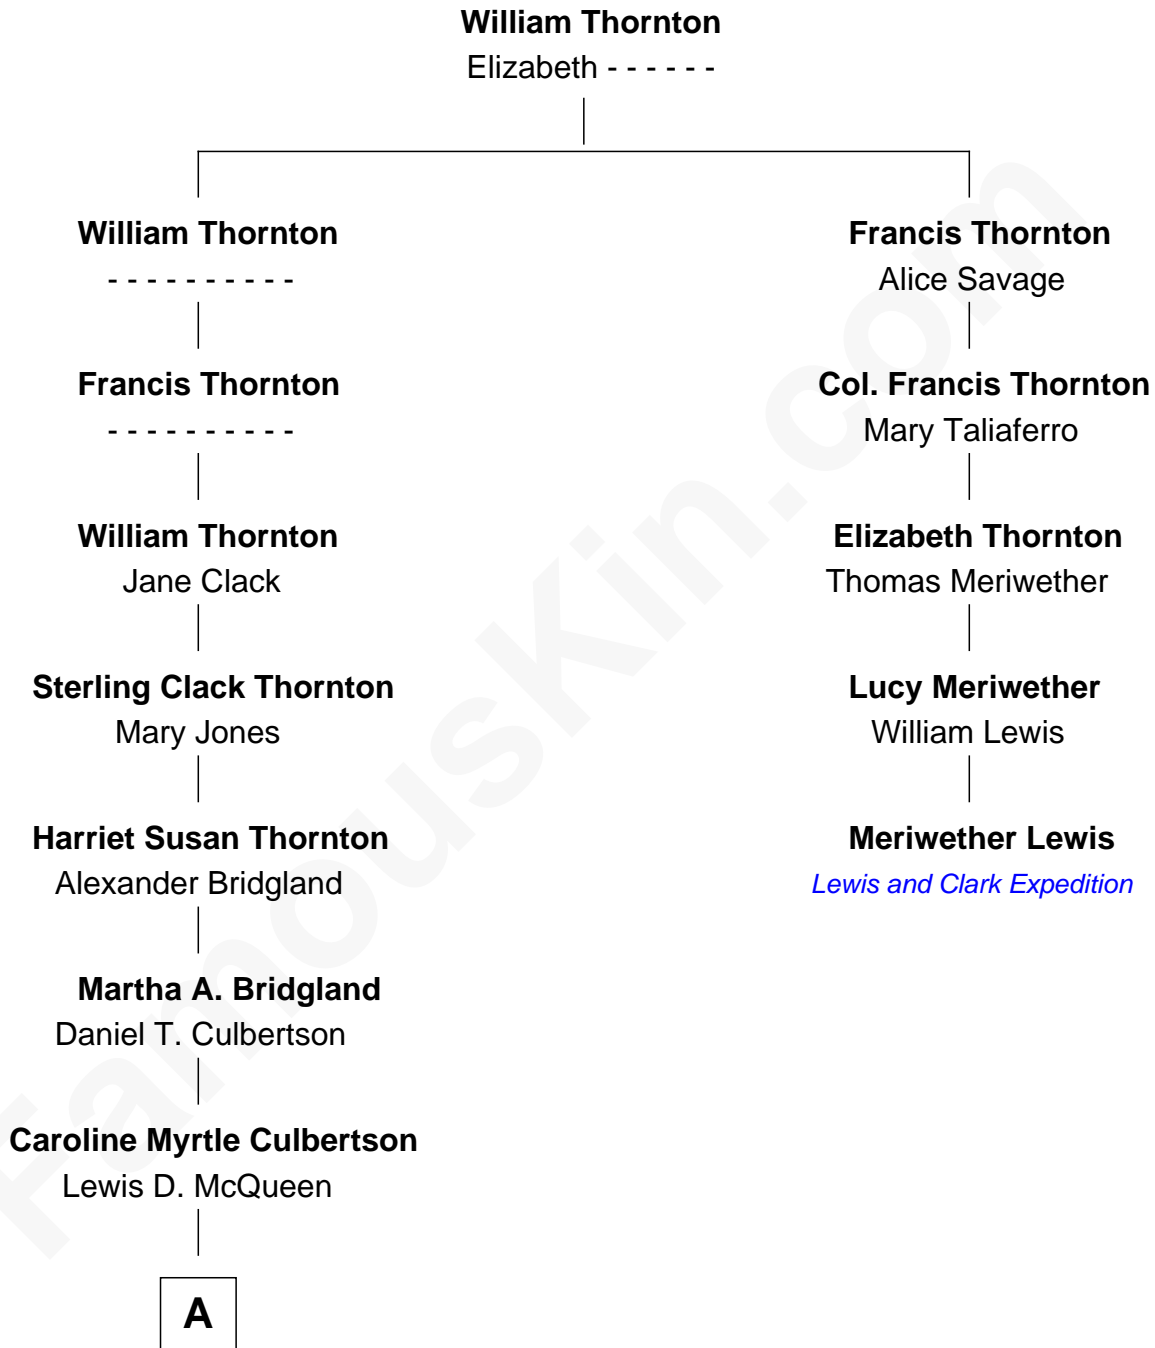

# FamousKin.com Relationship Chart of

**Steve McQueen**

*Movie Actor*

4th cousin 4 times removed of

**Meriwether Lewis**

*Lewis and Clark Expedition*

A

William Terence McQueen