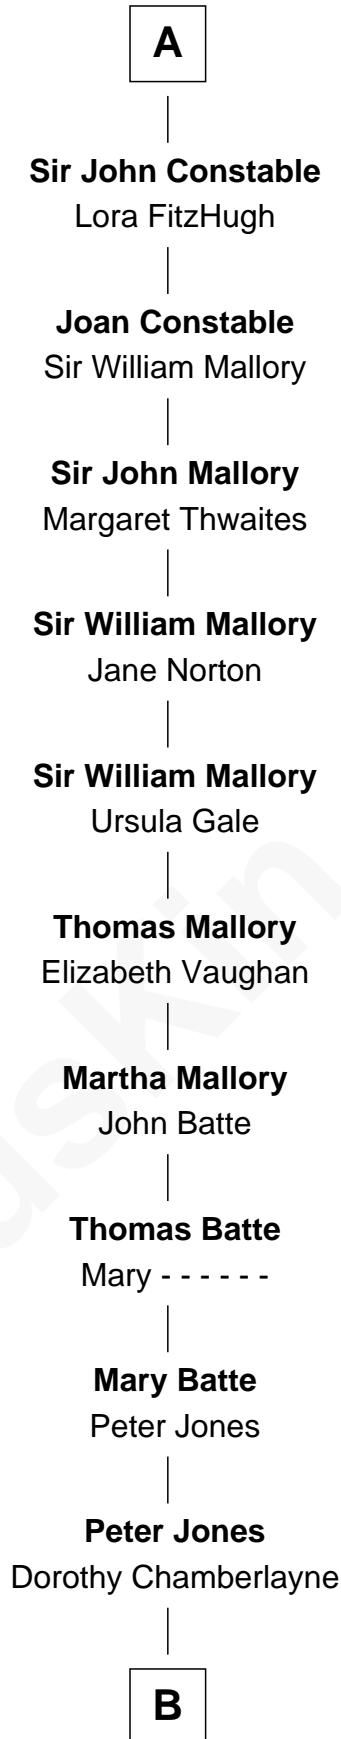

FamousKin.com Relationship Chart of

Steve McQueen

Movie Actor

21st Great-grandson of

Saher de Quincy

Magna Carta Surety

Saher de Quincy
Margaret de Beaumont

Sir Roger de Quincy
Helen of Galloway

Elisabeth de Quincy
Alexander Comyn

Elizabeth Comyn
Sir Gilbert de Umfreville

Sir Robert de Umfreville
Eleanor - - - - -

Sir Thomas de Umfreville
Joan de Roddam

Sir Thomas de Umfreville
Agnes Gray

Margaret de Umfreville
John Constable

A

B

Mary Jones

Sterling Clack Thornton

Harriet Susan Thornton

Alexander Bridgland

Martha A. Bridgland

Daniel T. Culbertson