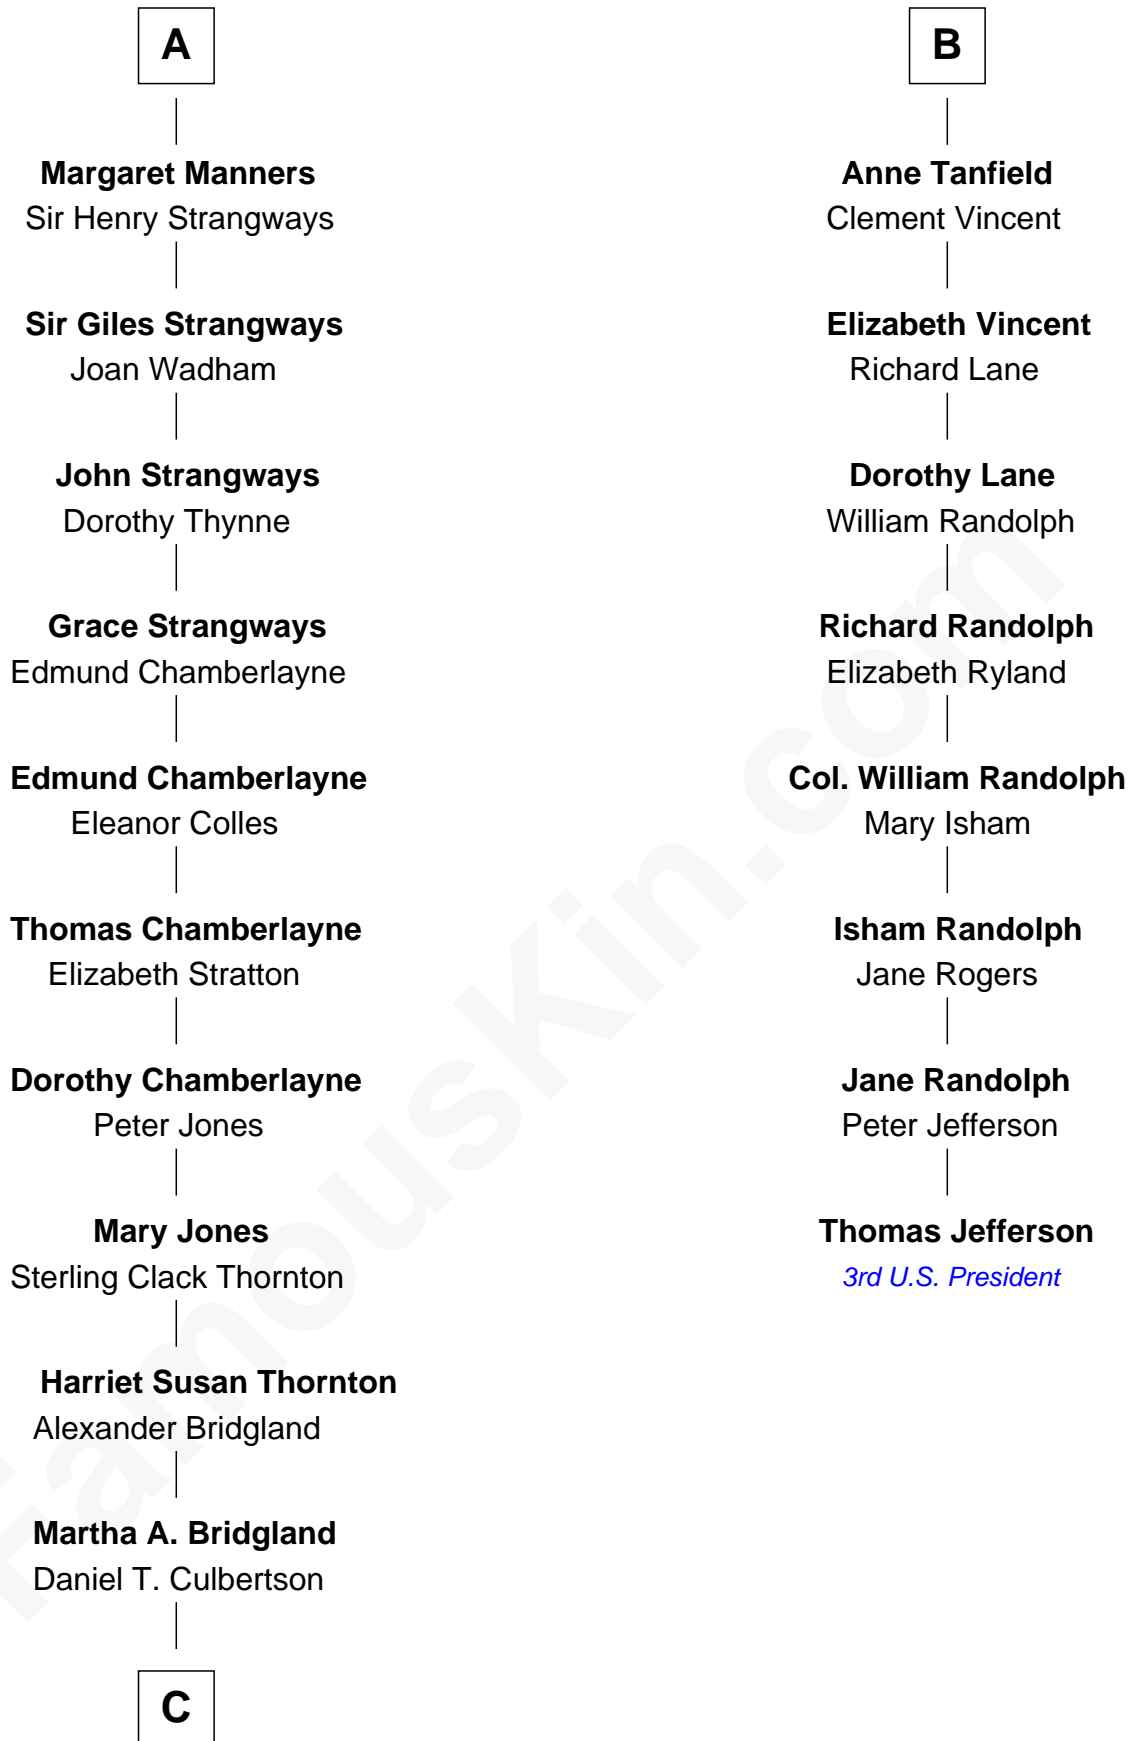

FamousKin.com
Relationship Chart of
Steve McQueen
Movie Actor

14th cousin 5 times removed of

Thomas Jefferson

3rd U.S. President and Signer of the Declaration of Independence

C

—
Caroline Myrtle Culbertson