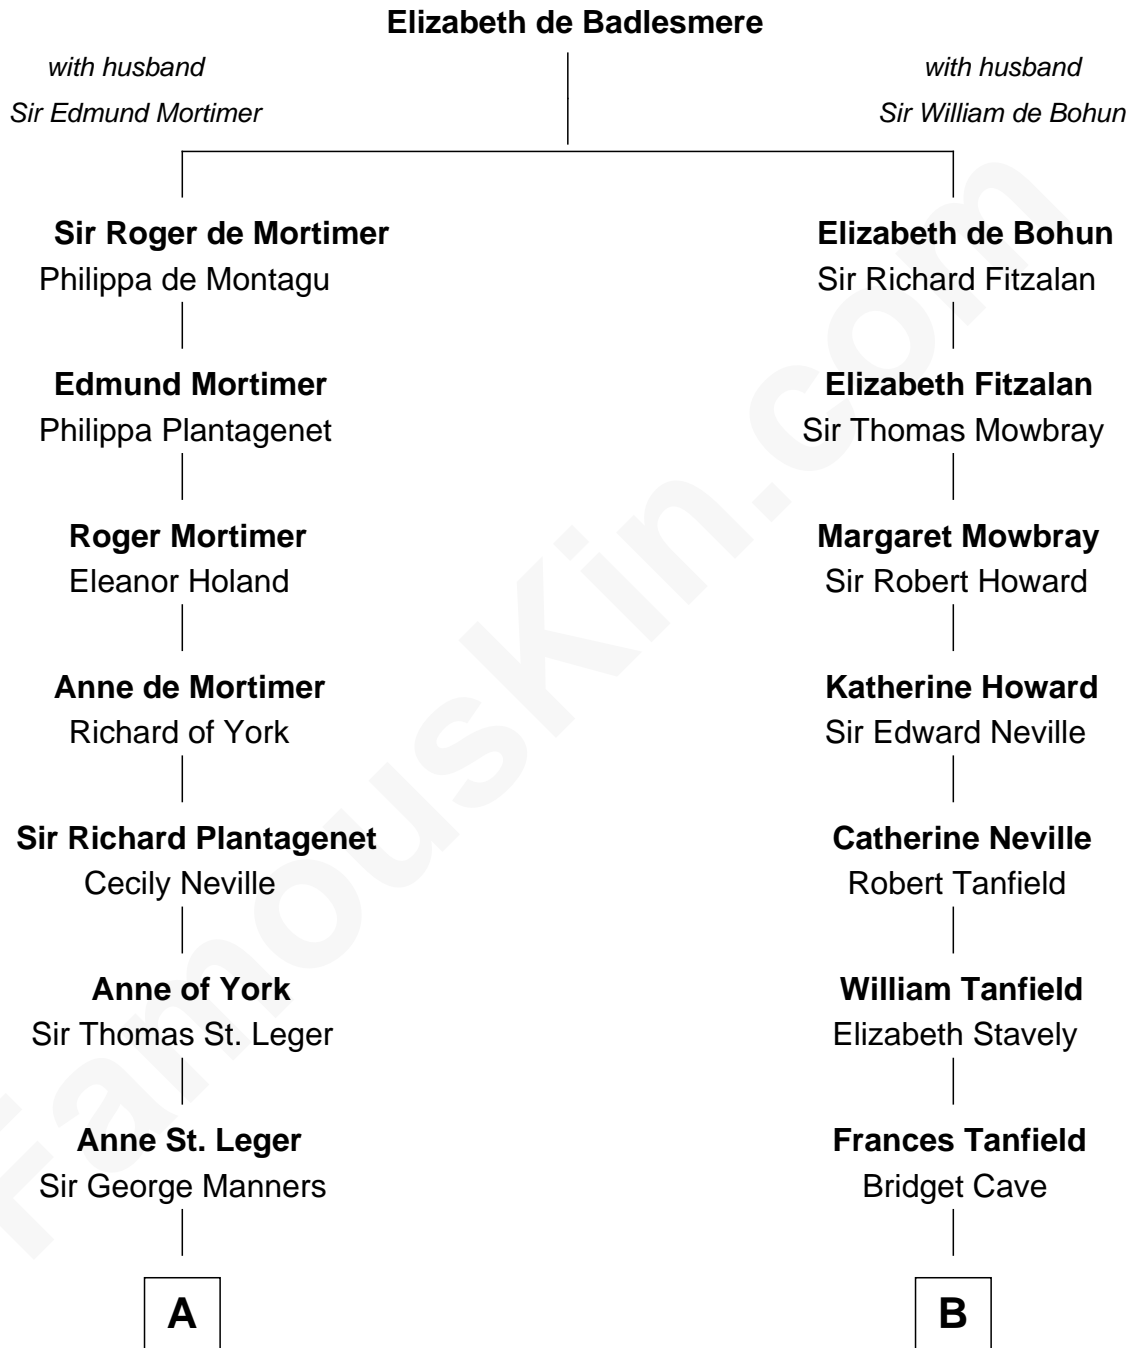

FamousKin.com
Relationship Chart of
Steve McQueen
Movie Actor

14th cousin 5 times removed of

Thomas Jefferson

3rd U.S. President and Signer of the Declaration of Independence

C

—
Caroline Myrtle Culbertson

Lewis D. McQueen

—
William Terence McQueen

Julian Crawford

—
Steve McQueen

Movie Actor

FamousKin.com