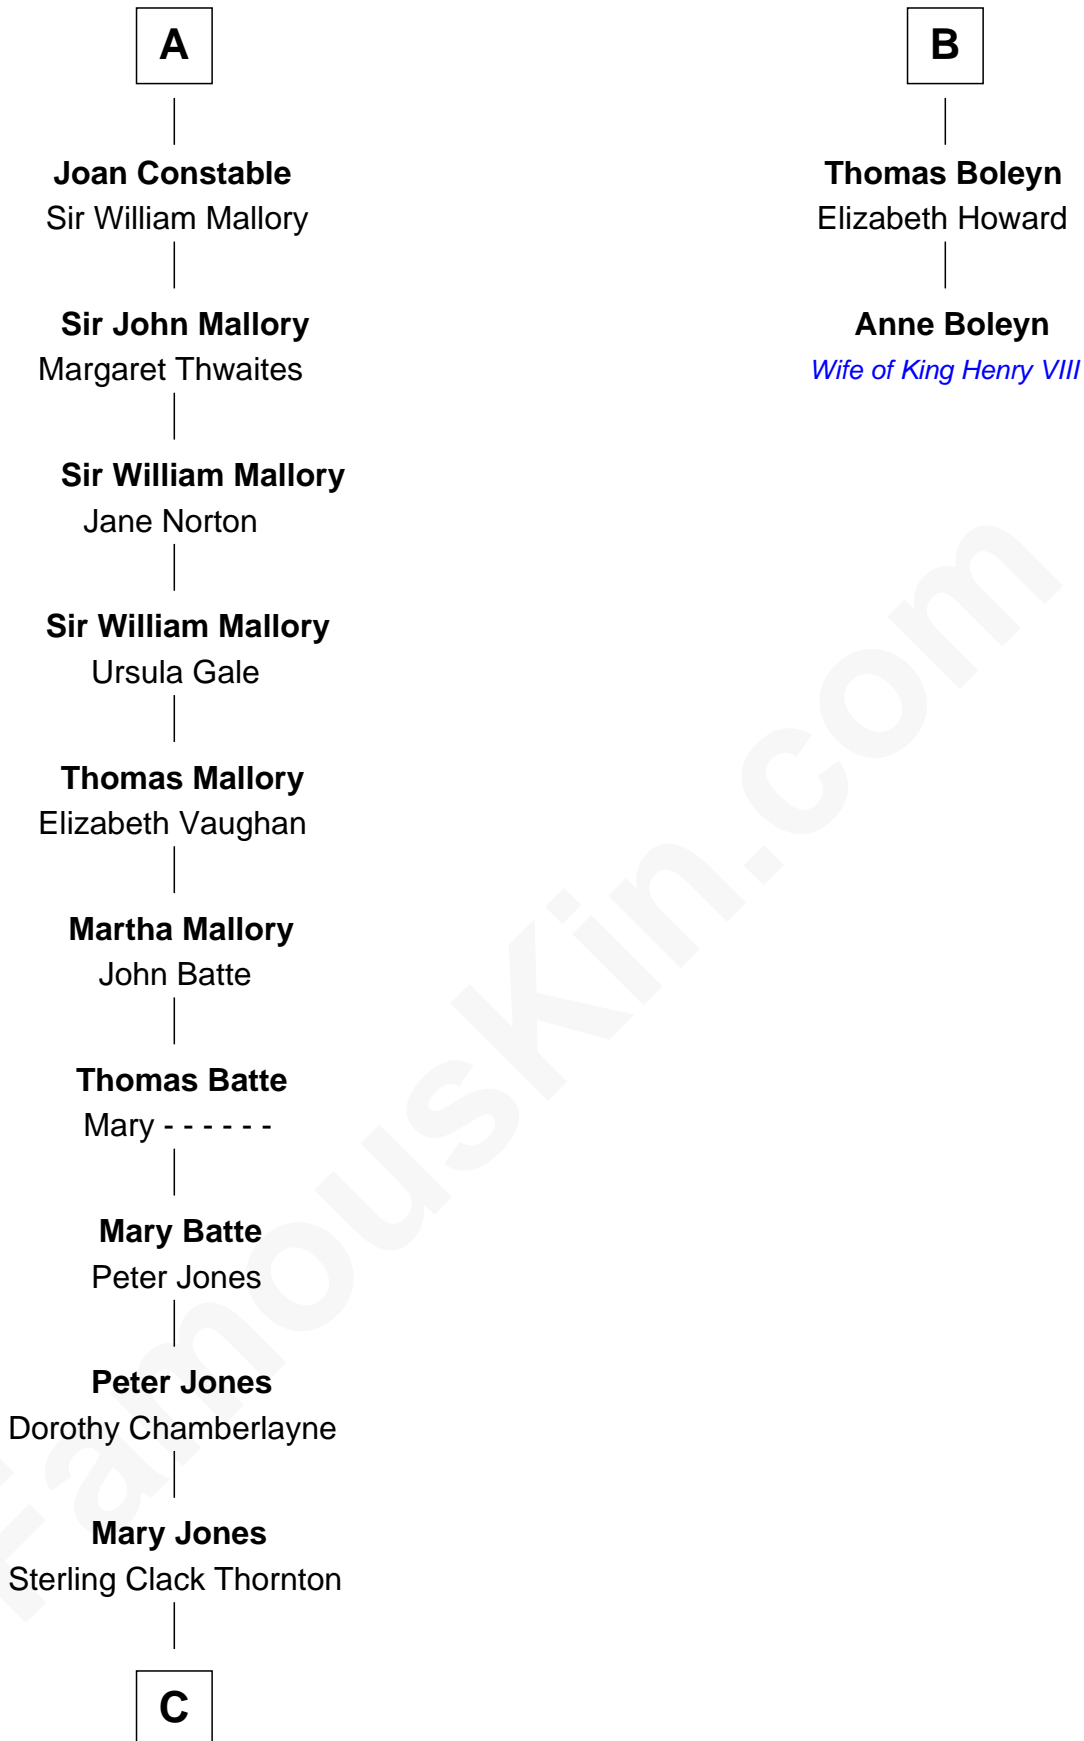

**FamousKin.com**  
**Relationship Chart of**  
**Steve McQueen**  
*Movie Actor*

**8th cousin 13 times removed of**  
**Anne Boleyn**  
*2nd Wife of King Henry VIII*

**C**

—  
**Harriet Susan Thornton**

Alexander Bridgland

—  
**Martha A. Bridgland**

Daniel T. Culbertson

—  
**Caroline Myrtle Culbertson**

Lewis D. McQueen

—  
**William Terence McQueen**

Julian Crawford

—  
**Steve McQueen**