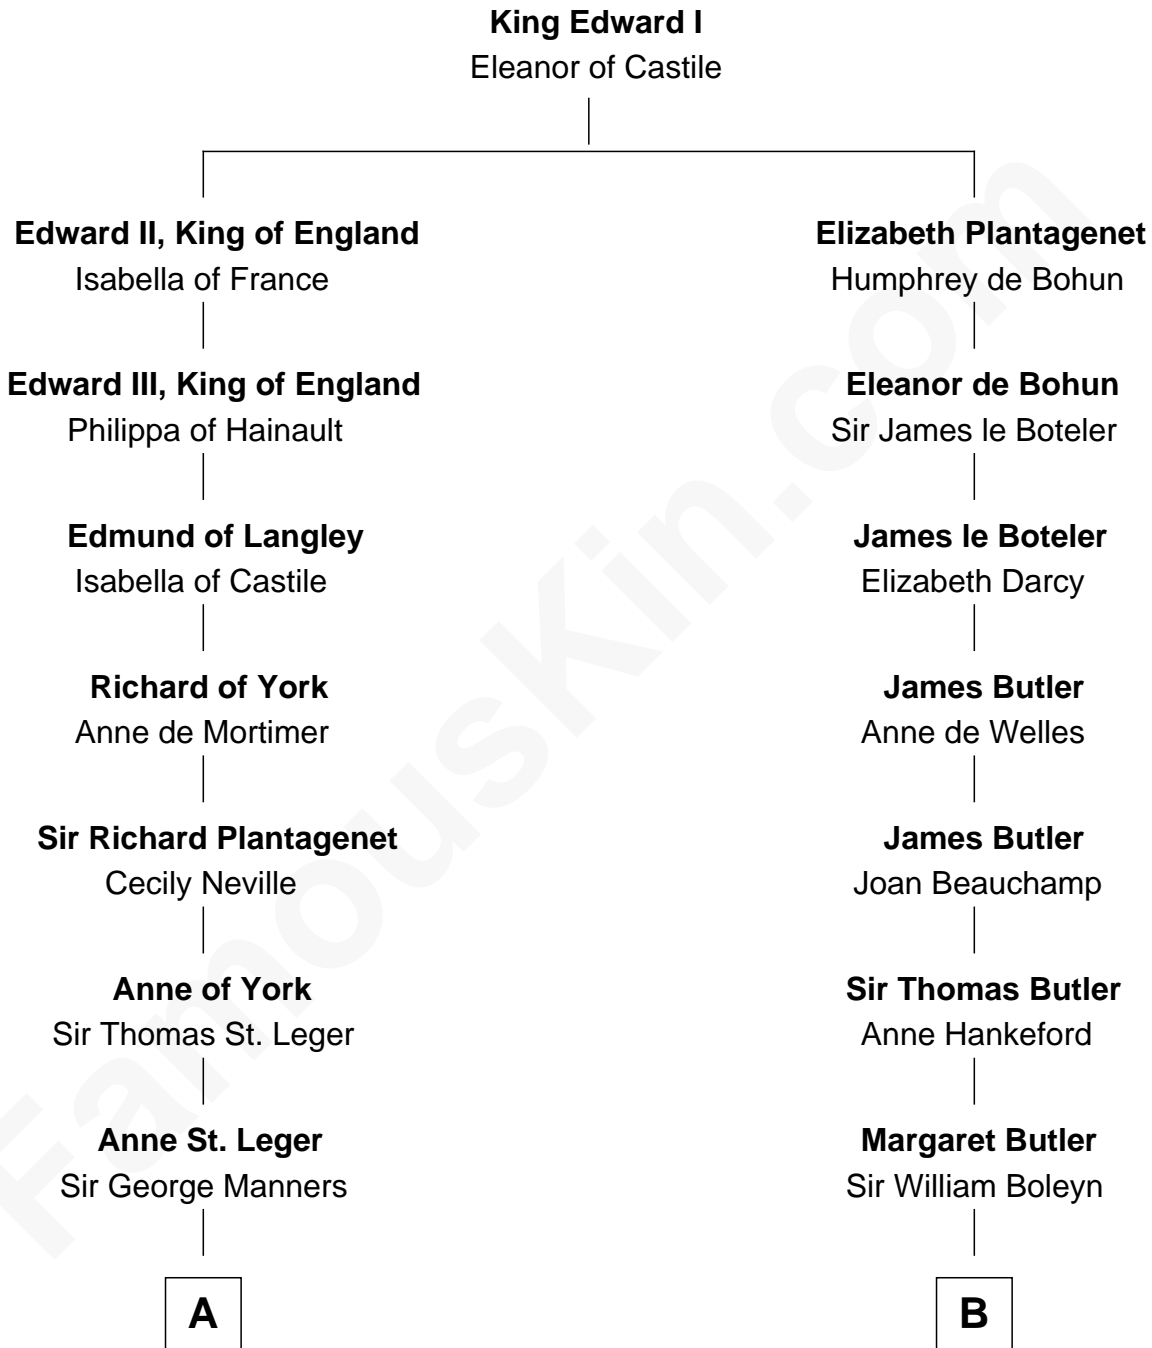

FamousKin.com

Relationship Chart of

Steve McQueen

Movie Actor

8th cousin 11 times removed of

Anne Boleyn

2nd Wife of King Henry VIII

C

—
Caroline Myrtle Culbertson

Lewis D. McQueen

—
William Terence McQueen

Julian Crawford

—
Steve McQueen

Movie Actor

FamousKin.com