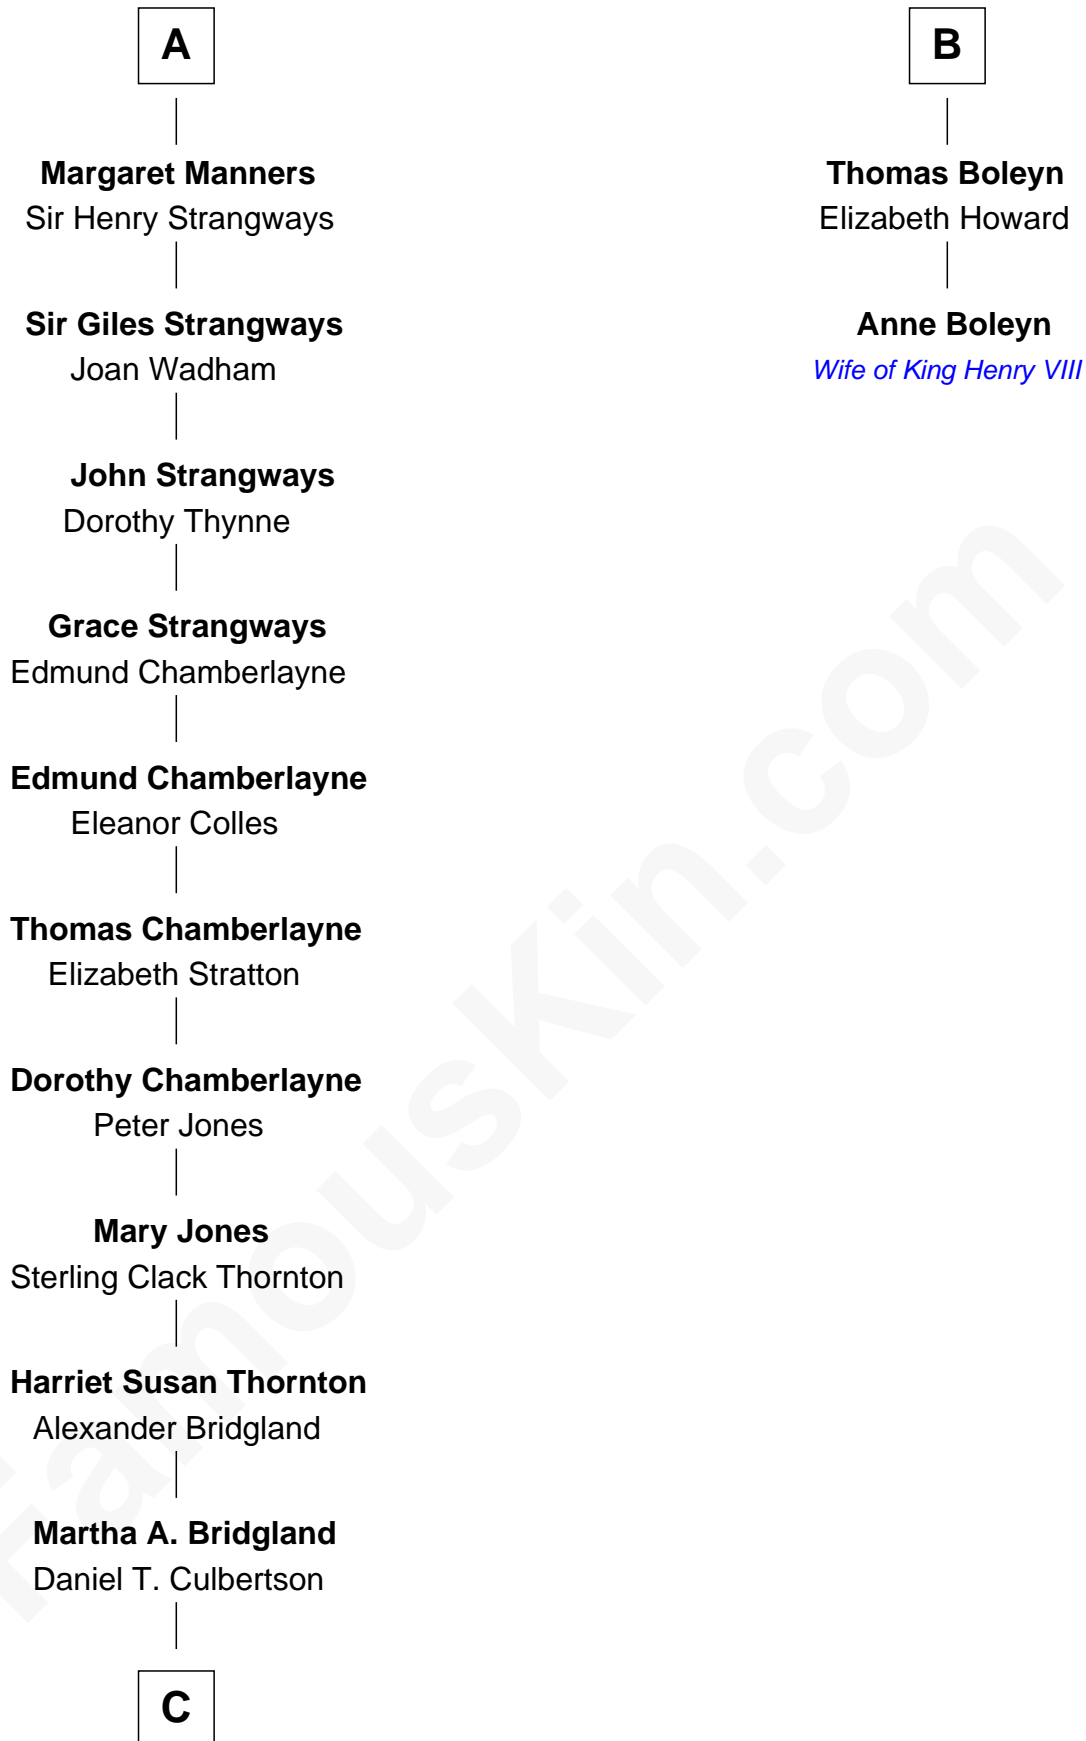

FamousKin.com

Relationship Chart of

Steve McQueen

Movie Actor

8th cousin 11 times removed of

Anne Boleyn

2nd Wife of King Henry VIII

C

—
Caroline Myrtle Culbertson

Lewis D. McQueen

—
William Terence McQueen

Julian Crawford

—
Steve McQueen

Movie Actor

FamousKin.com