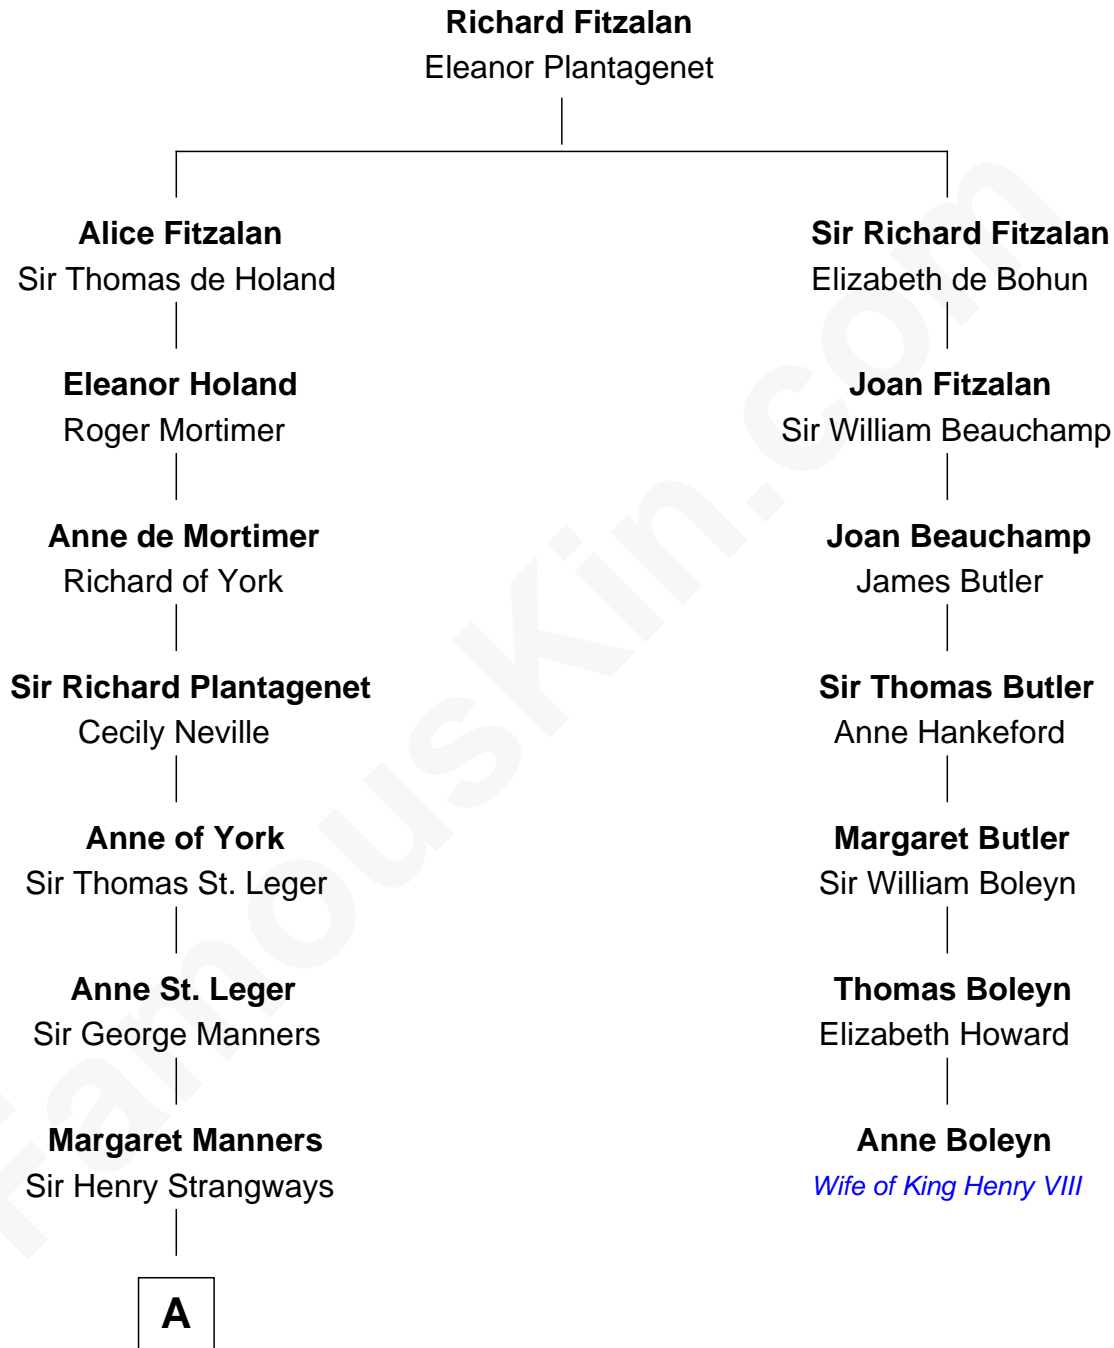

**FamousKin.com**  
**Relationship Chart of**  
**Steve McQueen**  
*Movie Actor*

6th cousin 12 times removed of

**Anne Boleyn**  
*2nd Wife of King Henry VIII*

**B**

William Terence McQueen

Julian Crawford