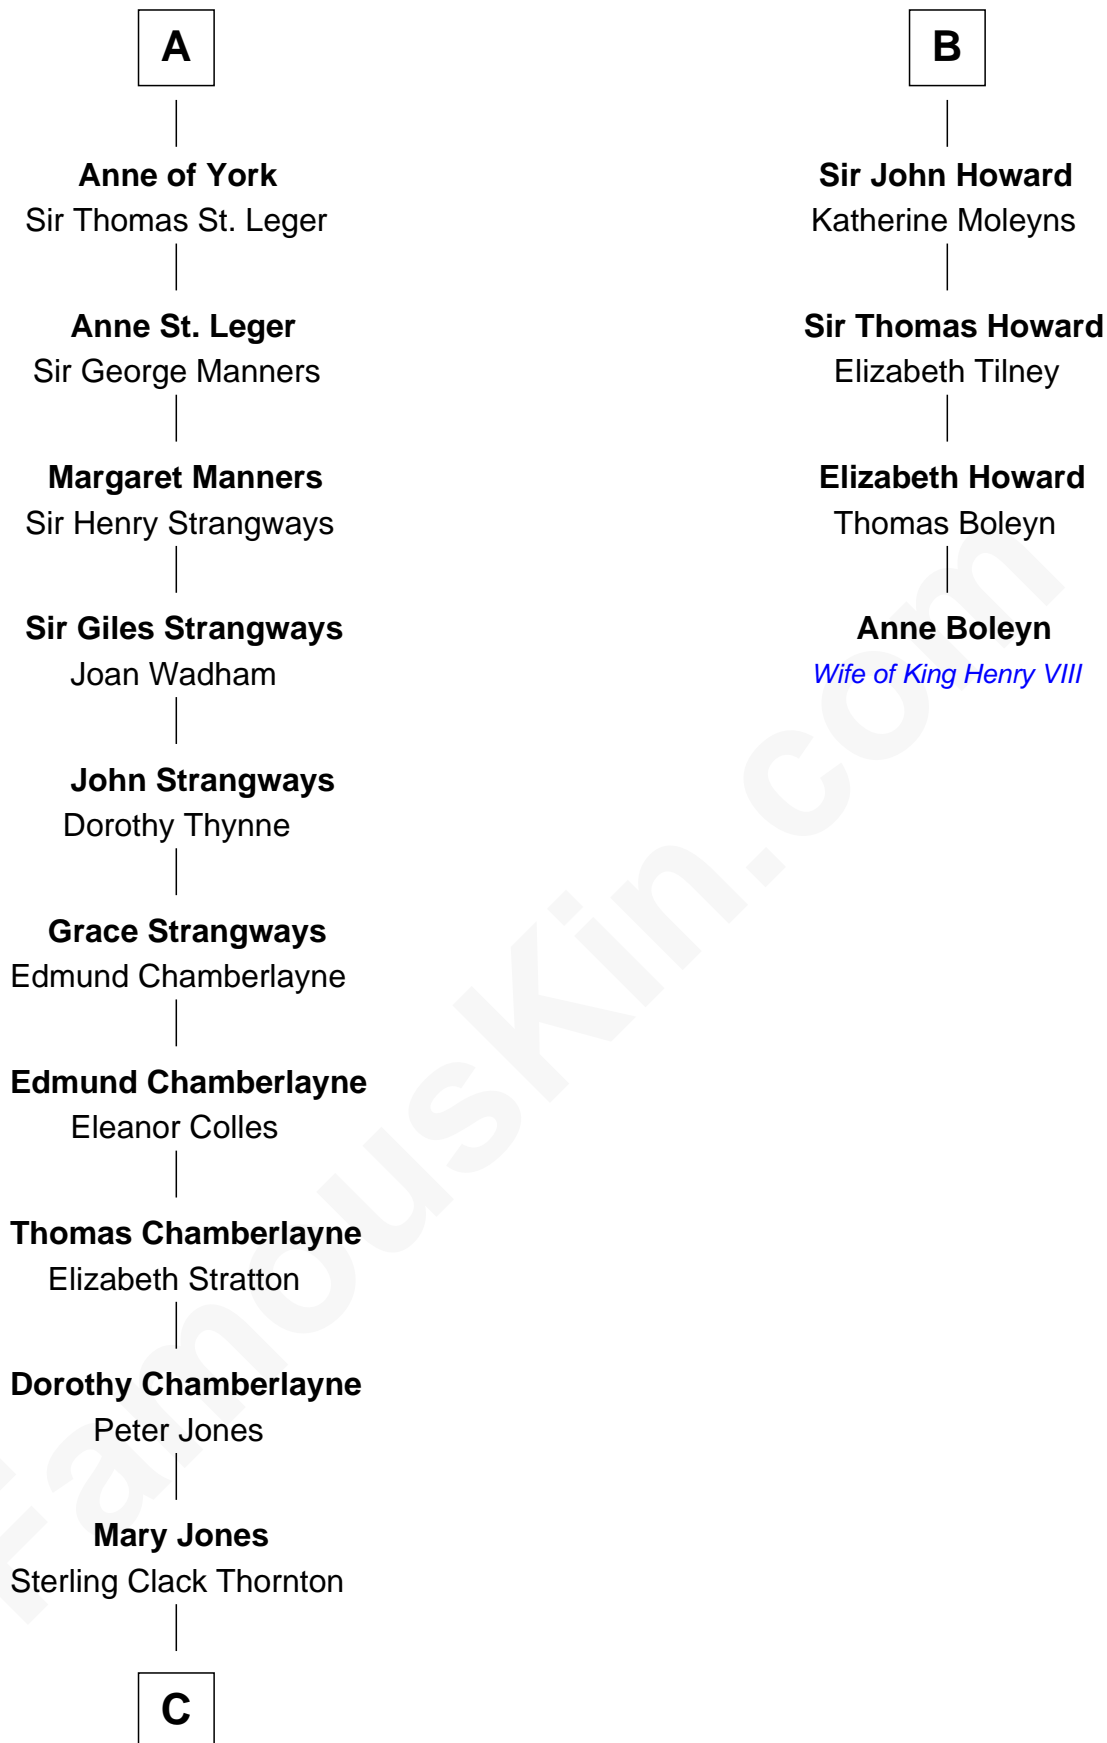

FamousKin.com
Relationship Chart of
Steve McQueen
Movie Actor

10th cousin 11 times removed of
Anne Boleyn
2nd Wife of King Henry VIII

C

—
Harriet Susan Thornton

Alexander Bridgland

—
Martha A. Bridgland

Daniel T. Culbertson

—
Caroline Myrtle Culbertson

Lewis D. McQueen

—
William Terence McQueen

Julian Crawford

—
Steve McQueen

Movie Actor

FamousKin.com