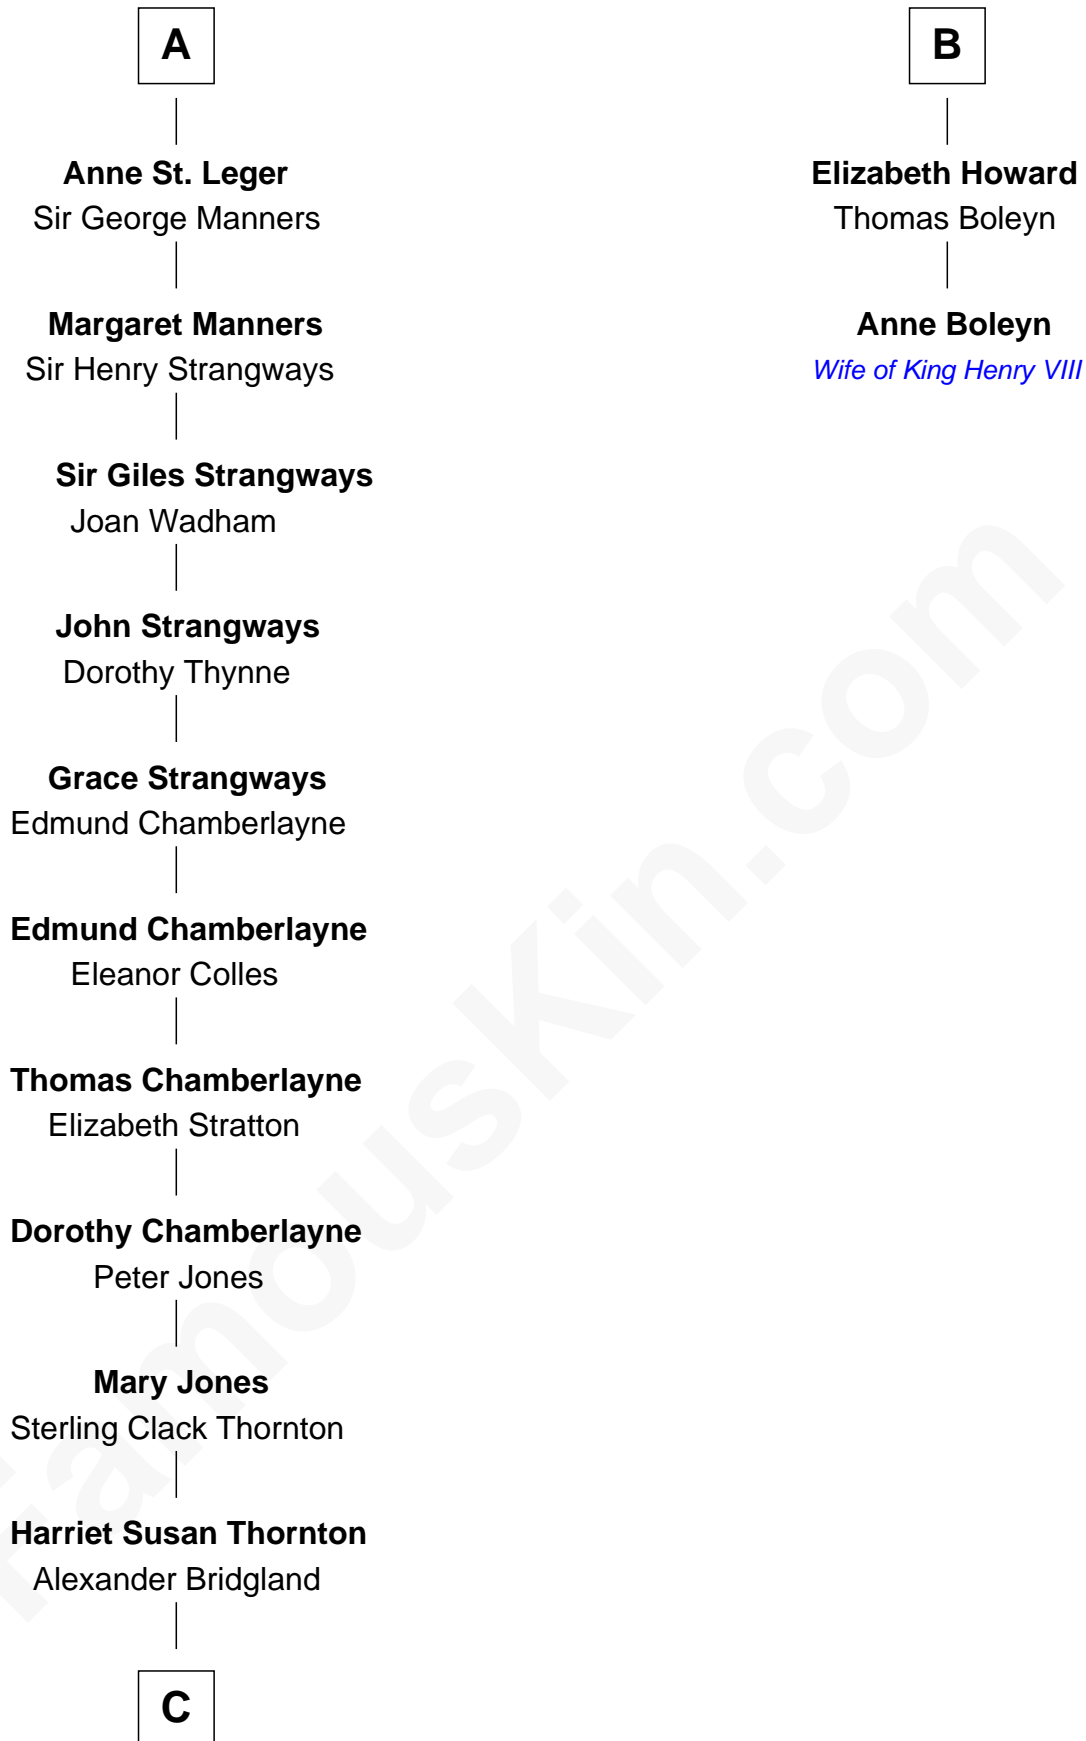

FamousKin.com
Relationship Chart of
Steve McQueen
Movie Actor

8th cousin 12 times removed of
Anne Boleyn
2nd Wife of King Henry VIII

C

—
Martha A. Bridgland

Daniel T. Culbertson

—
Caroline Myrtle Culbertson

Lewis D. McQueen

—
William Terence McQueen

Julian Crawford

—
Steve McQueen

Movie Actor

FamousKin.com