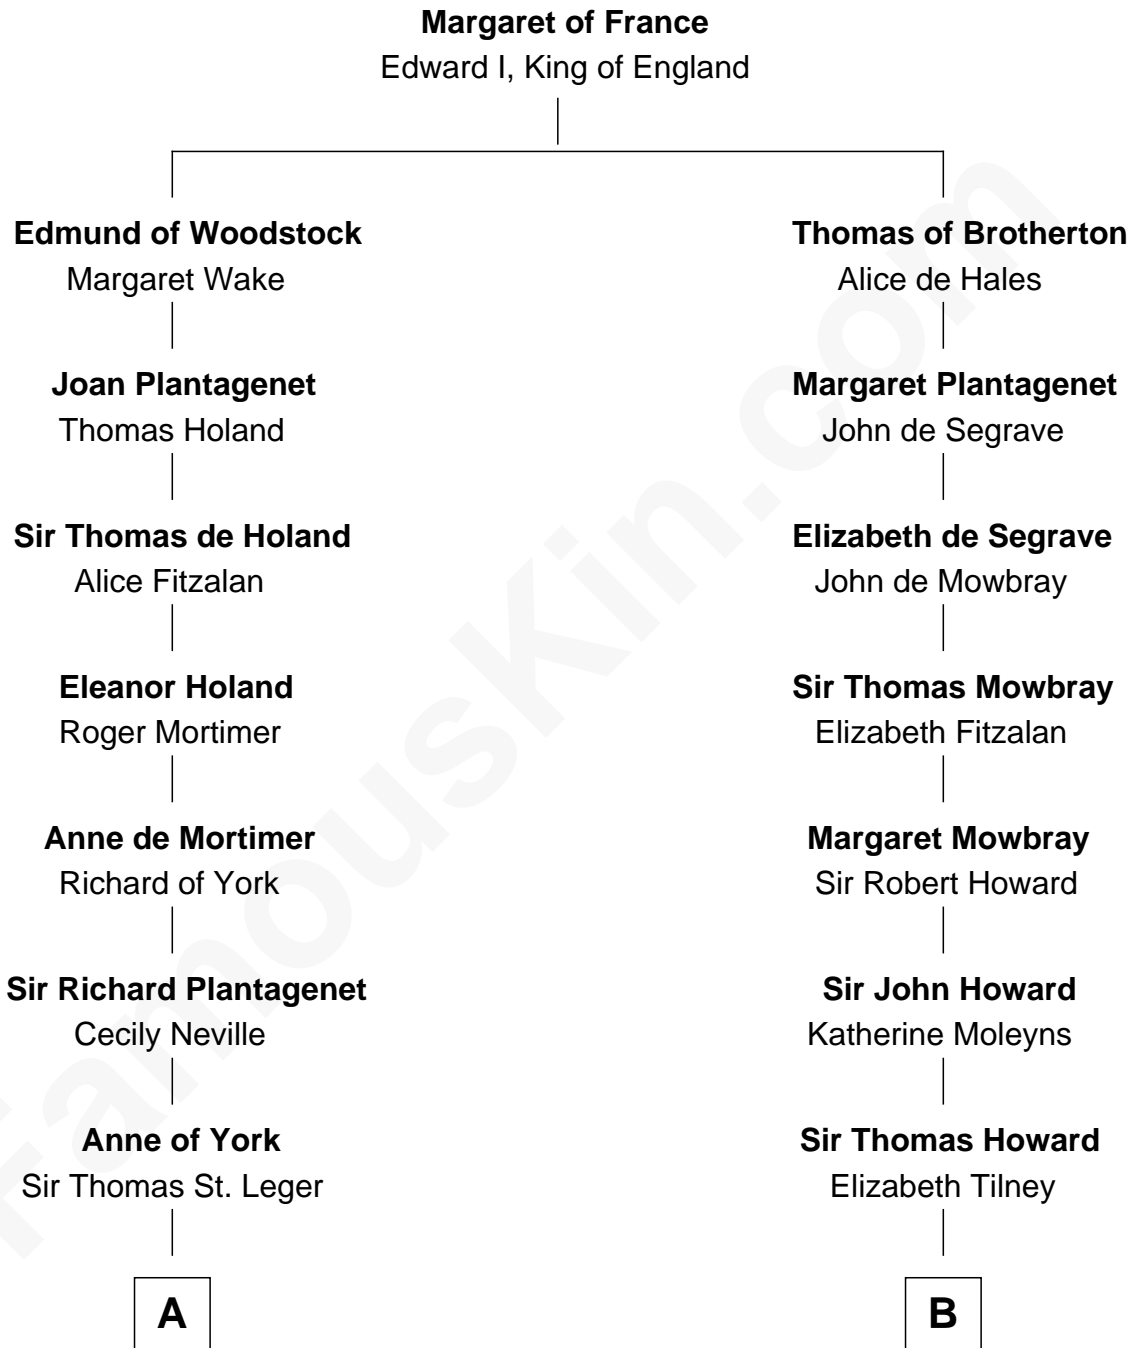

FamousKin.com
Relationship Chart of
Steve McQueen
Movie Actor

8th cousin 12 times removed of
Anne Boleyn
2nd Wife of King Henry VIII

C

—
Martha A. Bridgland

Daniel T. Culbertson

—
Caroline Myrtle Culbertson

Lewis D. McQueen

—
William Terence McQueen

Julian Crawford

—
Steve McQueen

Movie Actor

FamousKin.com