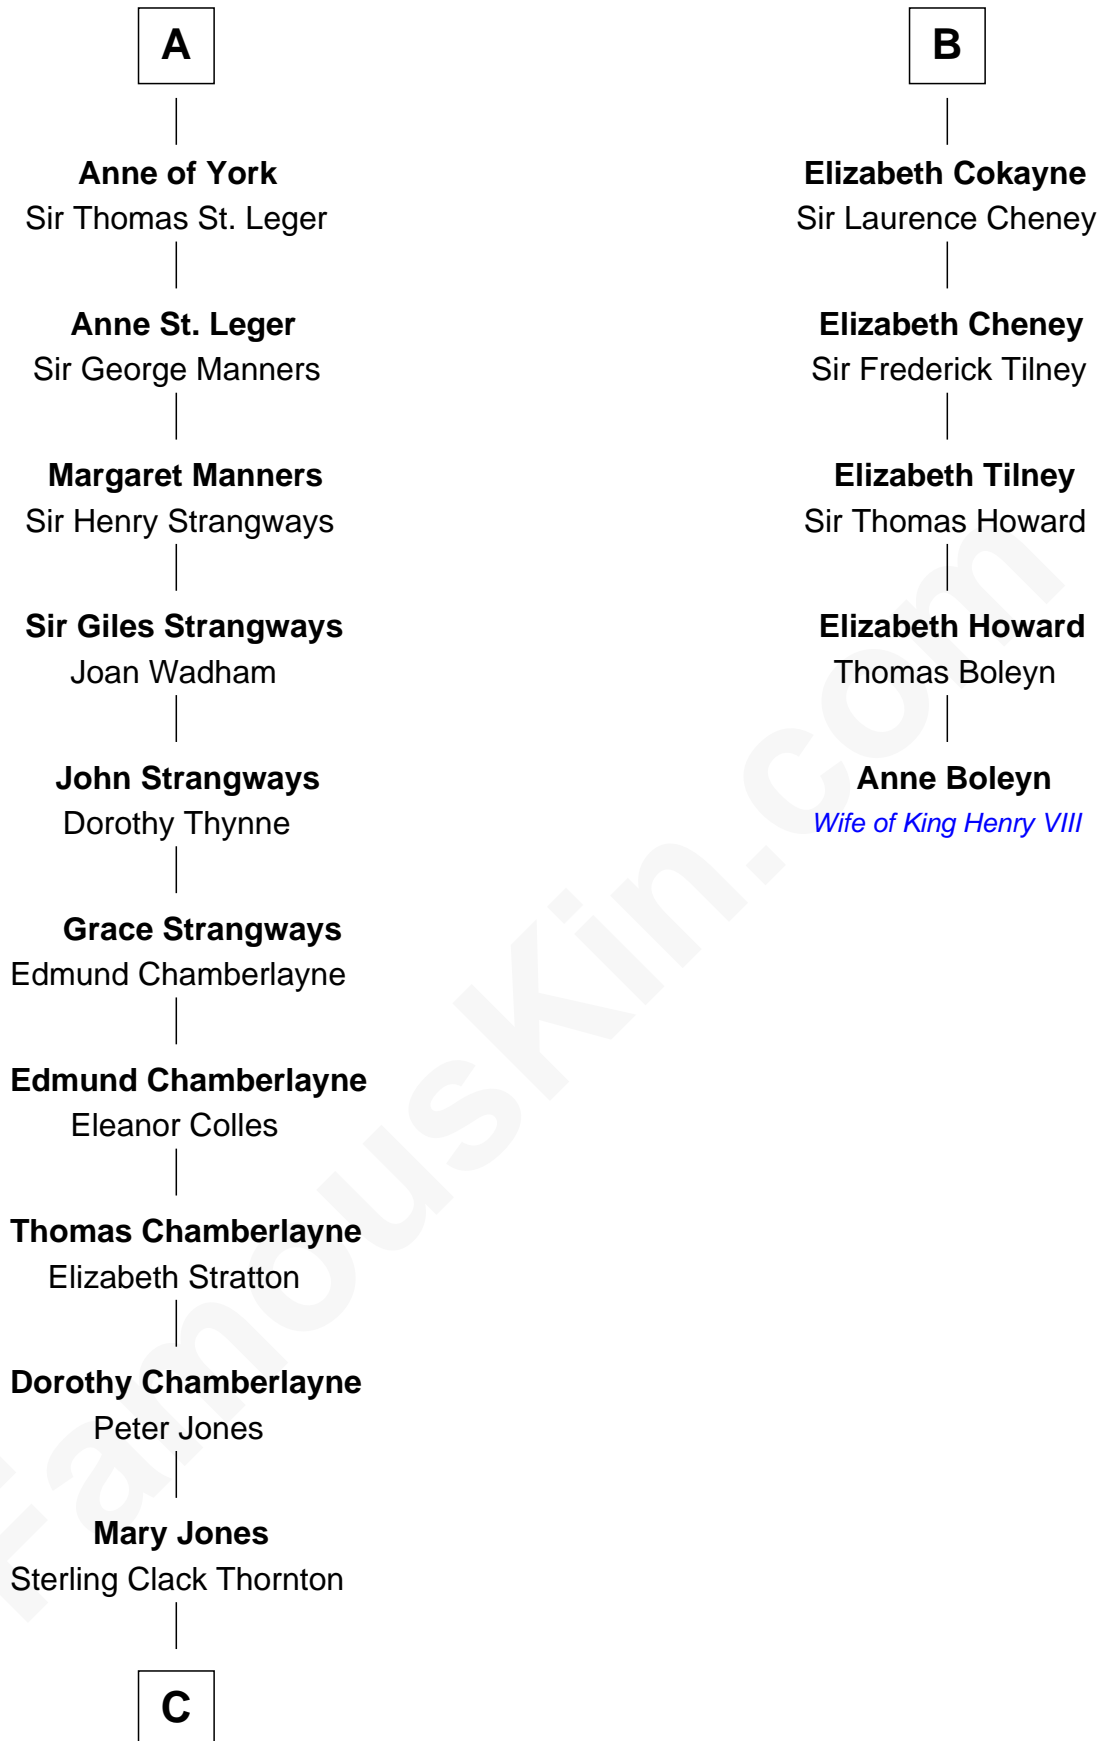

**FamousKin.com**  
**Relationship Chart of**  
**Steve McQueen**  
*Movie Actor*

**11th cousin 10 times removed of**  
**Anne Boleyn**  
*2nd Wife of King Henry VIII*

**Sir William Longespee**  
 Ela of Salisbury

**C**

—  
**Harriet Susan Thornton**

Alexander Bridgland

—  
**Martha A. Bridgland**

Daniel T. Culbertson

—  
**Caroline Myrtle Culbertson**

Lewis D. McQueen

—  
**William Terence McQueen**