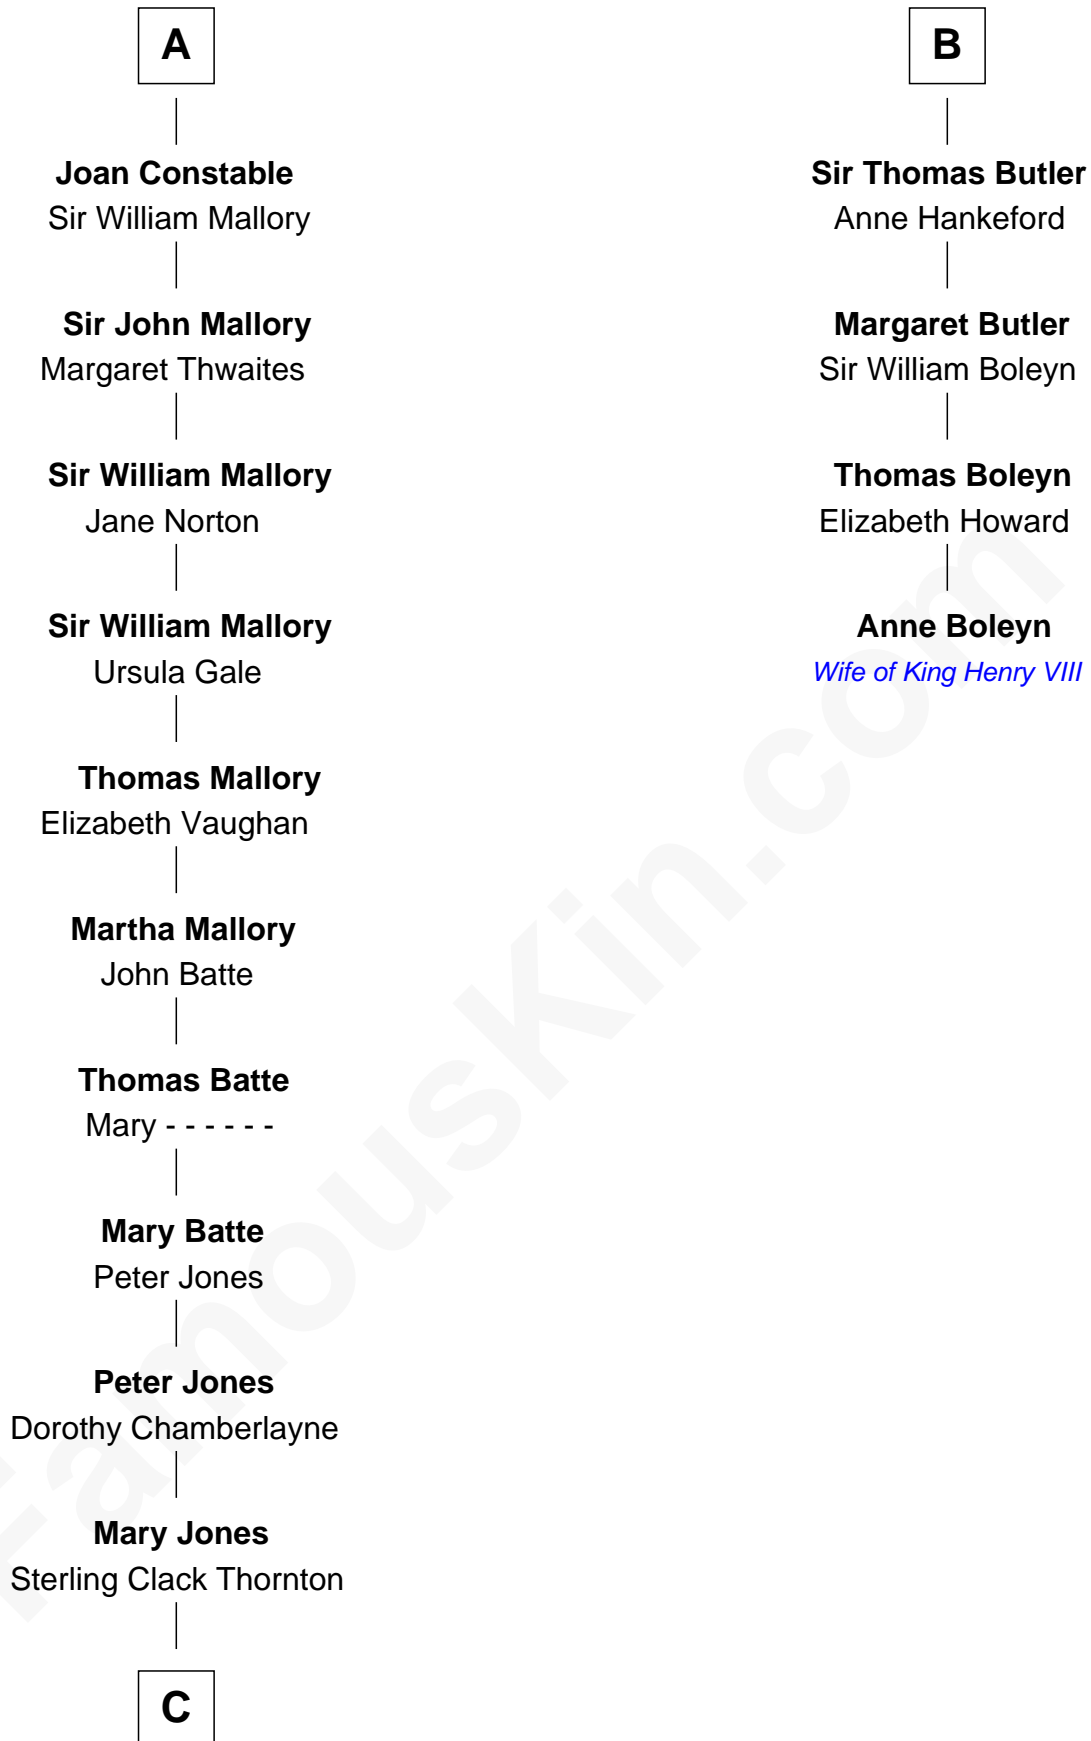

**FamousKin.com**  
**Relationship Chart of**  
**Steve McQueen**  
*Movie Actor*

10th cousin 11 times removed of  
**Anne Boleyn**  
*2nd Wife of King Henry VIII*

**Sir Roger de Mortimer**  
Maud de Brewes

**C**

—  
**Harriet Susan Thornton**

Alexander Bridgland

—  
**Martha A. Bridgland**

Daniel T. Culbertson

—  
**Caroline Myrtle Culbertson**

Lewis D. McQueen

—  
**William Terence McQueen**