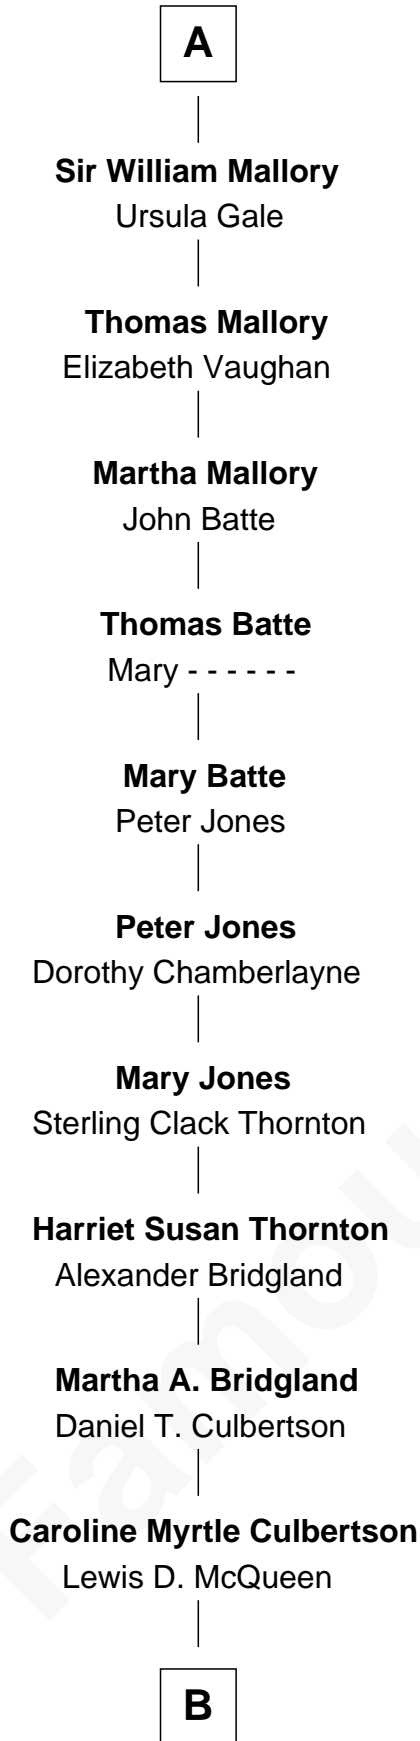

# FamousKin.com Relationship Chart of

**Steve McQueen**

*Movie Actor*

6th cousin 12 times removed of

**King Henry VIII**

*King of England*

**Edmund Fitzalan**

Alice de Warenne

**Joan Constable**

Sir William Mallory

**Sir John Mallory**

Margaret Thwaites

**Sir William Mallory**

Jane Norton

**A**

**Richard Fitzalan**

Eleanor Plantagenet

**Alice Fitzalan**

Sir Thomas de Holand

**Margaret de Holand**

Sir John Beaufort

**John Beaufort**

Margaret Beauchamp

**Margaret Beaufort**

Edmund Tudor

**Henry VII, King of England**

Elizabeth of York

**King Henry VIII**

*King of England*

**B**

William Terence McQueen

Julian Crawford