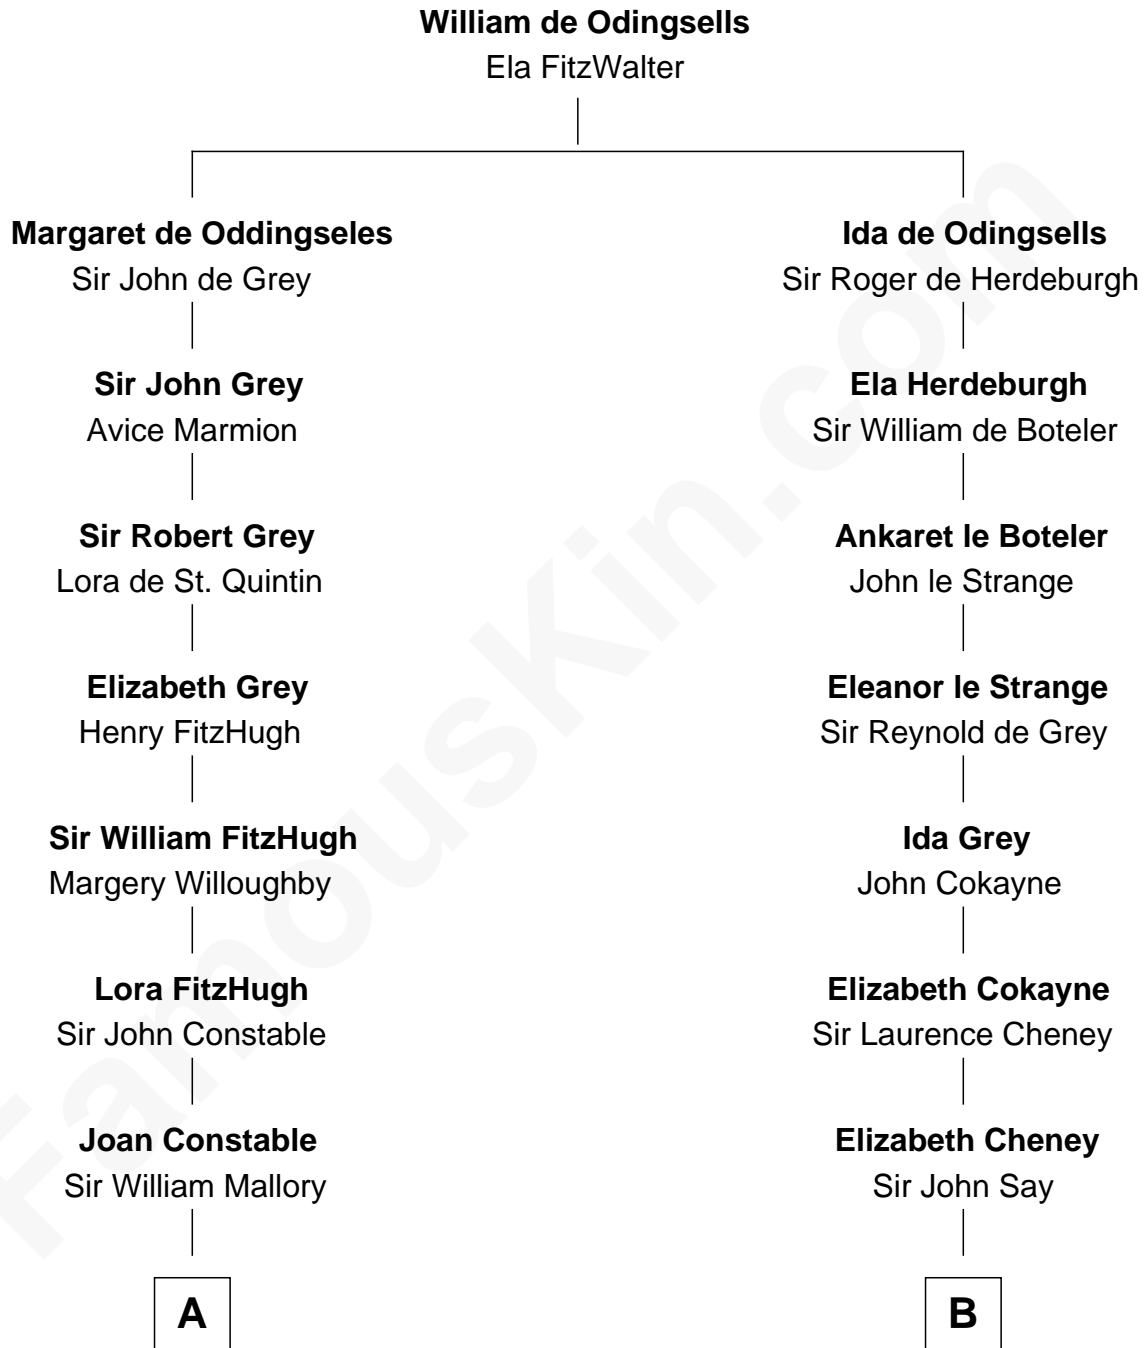

# FamousKin.com Relationship Chart of

**Steve McQueen**

*Movie Actor*

9th cousin 11 times removed of

**Jane Seymour**

*3rd Wife of King Henry VIII*

**C**

—  
**Martha A. Bridgland**

Daniel T. Culbertson

—  
**Caroline Myrtle Culbertson**

Lewis D. McQueen

—  
**William Terence McQueen**

Julian Crawford

—  
**Steve McQueen**

*Movie Actor*

FamousKin.com