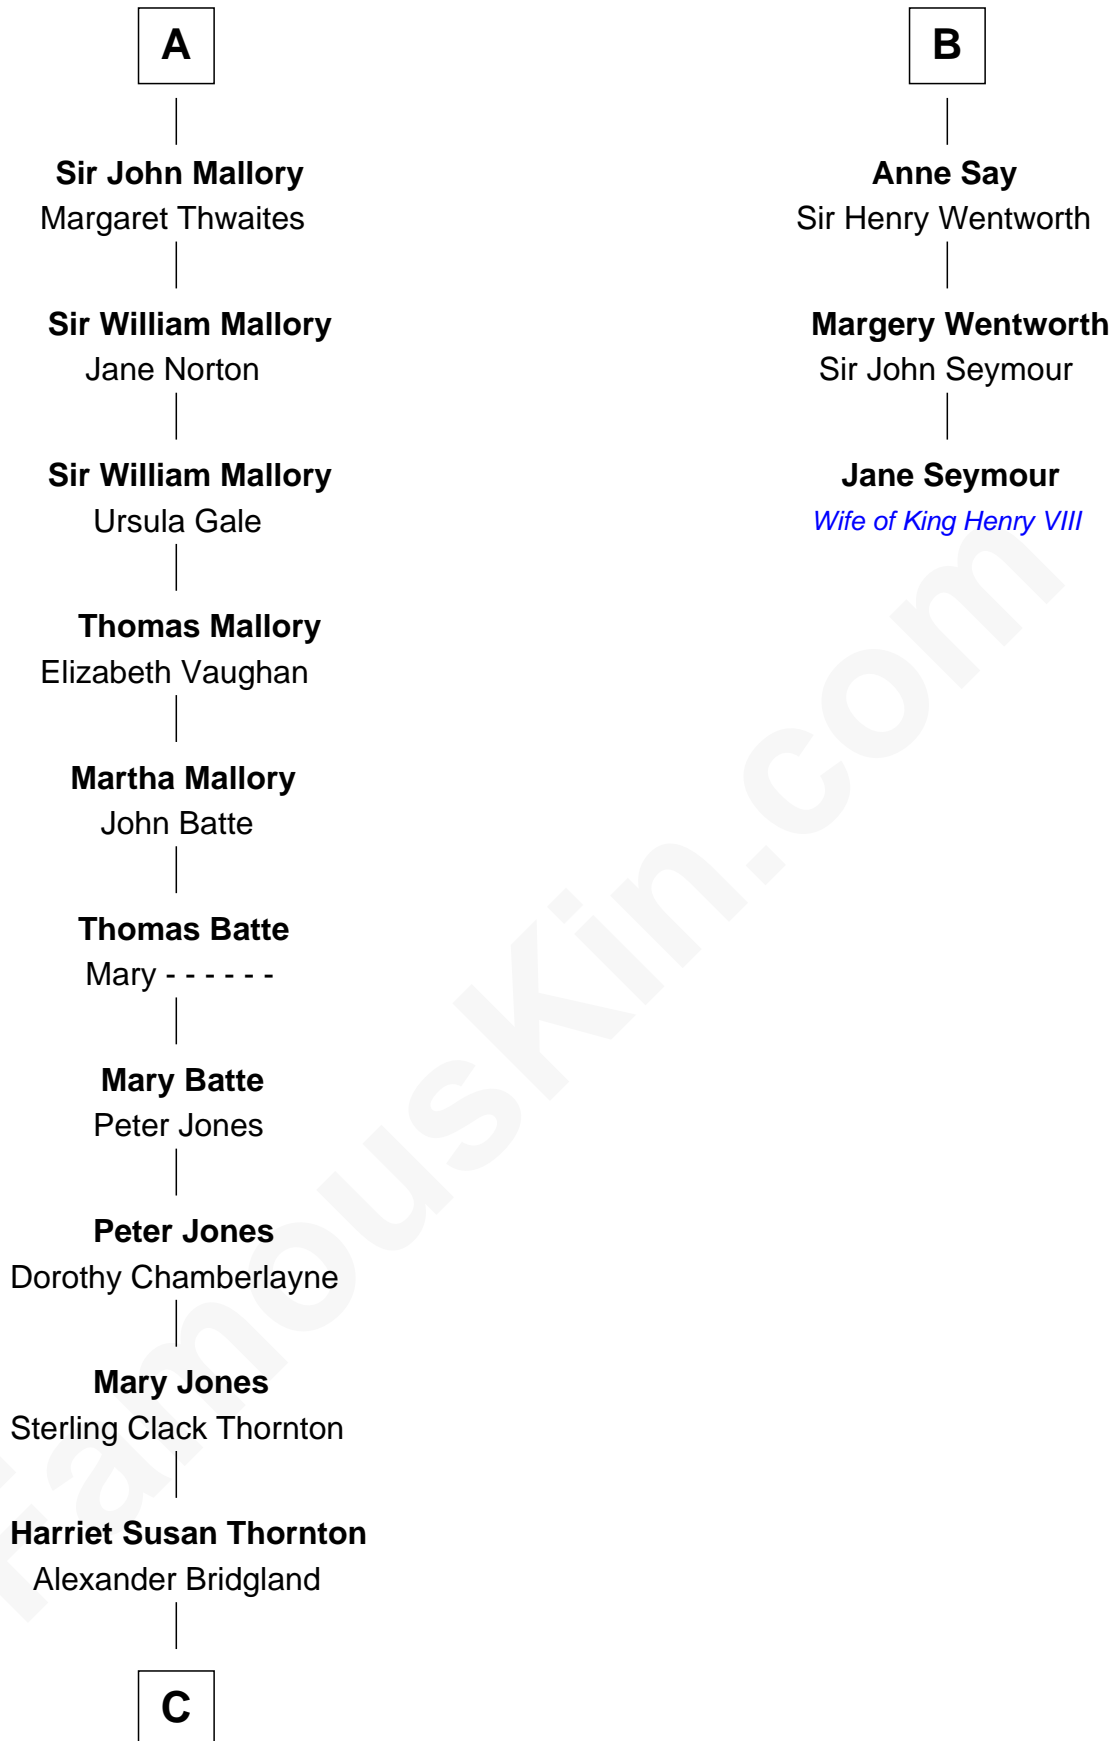

# FamousKin.com Relationship Chart of

**Steve McQueen**

*Movie Actor*

9th cousin 11 times removed of

**Jane Seymour**

*3rd Wife of King Henry VIII*

**C**

—  
**Martha A. Bridgland**

Daniel T. Culbertson

—  
**Caroline Myrtle Culbertson**

Lewis D. McQueen

—  
**William Terence McQueen**

Julian Crawford

—  
**Steve McQueen**

*Movie Actor*

FamousKin.com