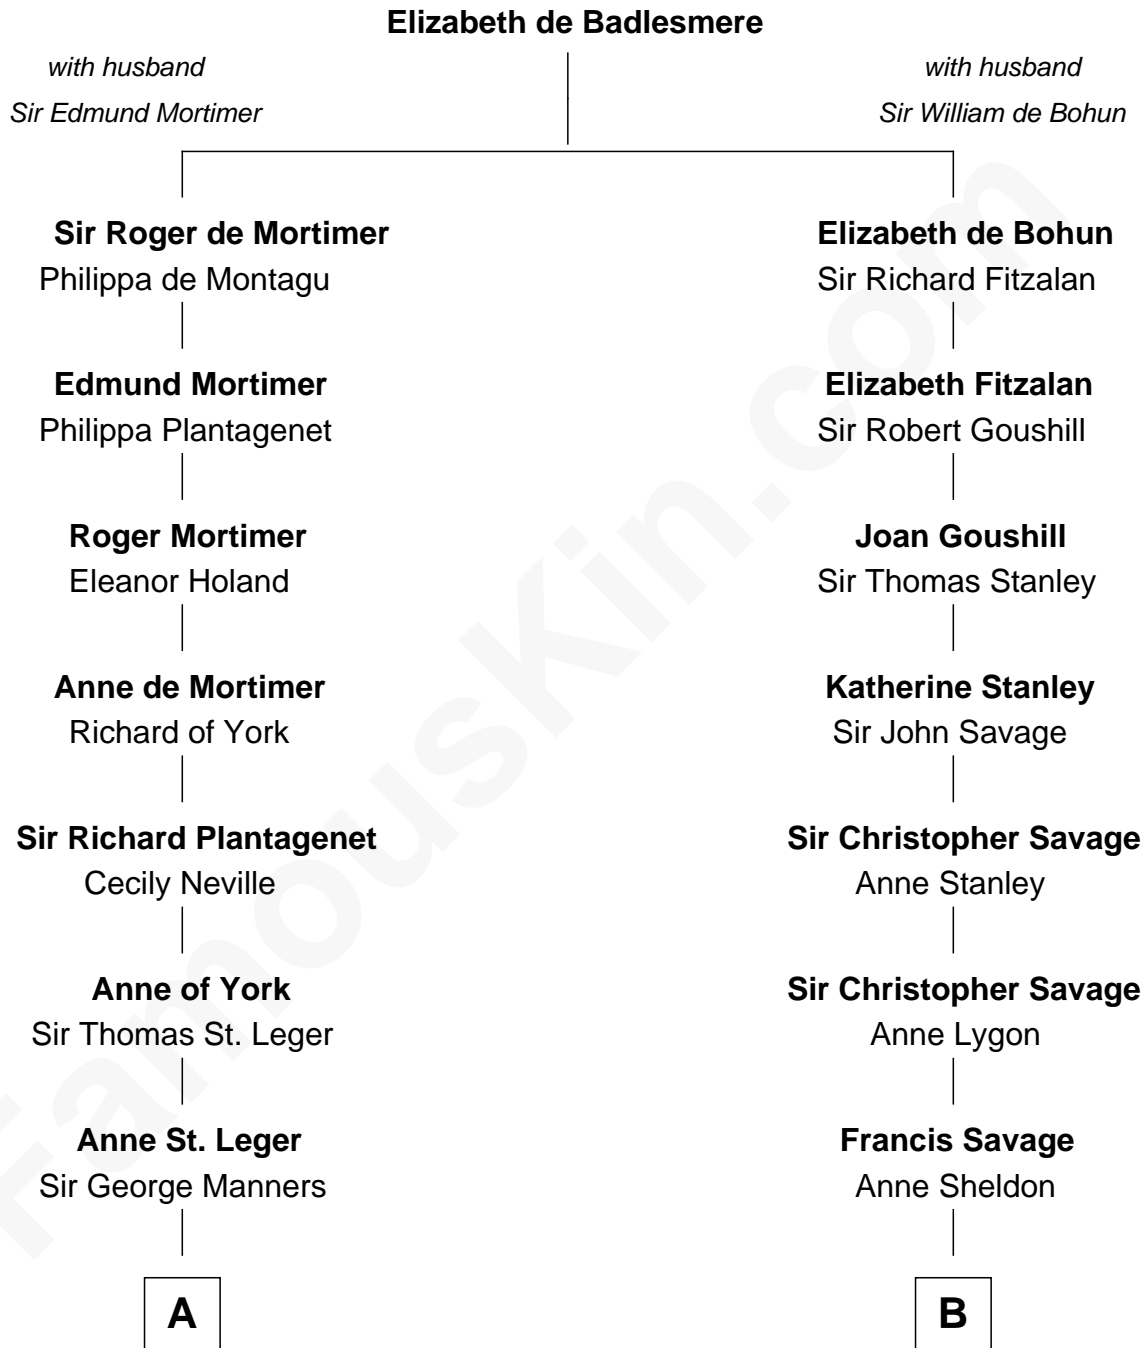

FamousKin.com
Relationship Chart of
Steve McQueen
Movie Actor

15th cousin 4 times removed of
Zachary Taylor
12th U.S. President

C

—
Caroline Myrtle Culbertson

Lewis D. McQueen

—
William Terence McQueen

Julian Crawford