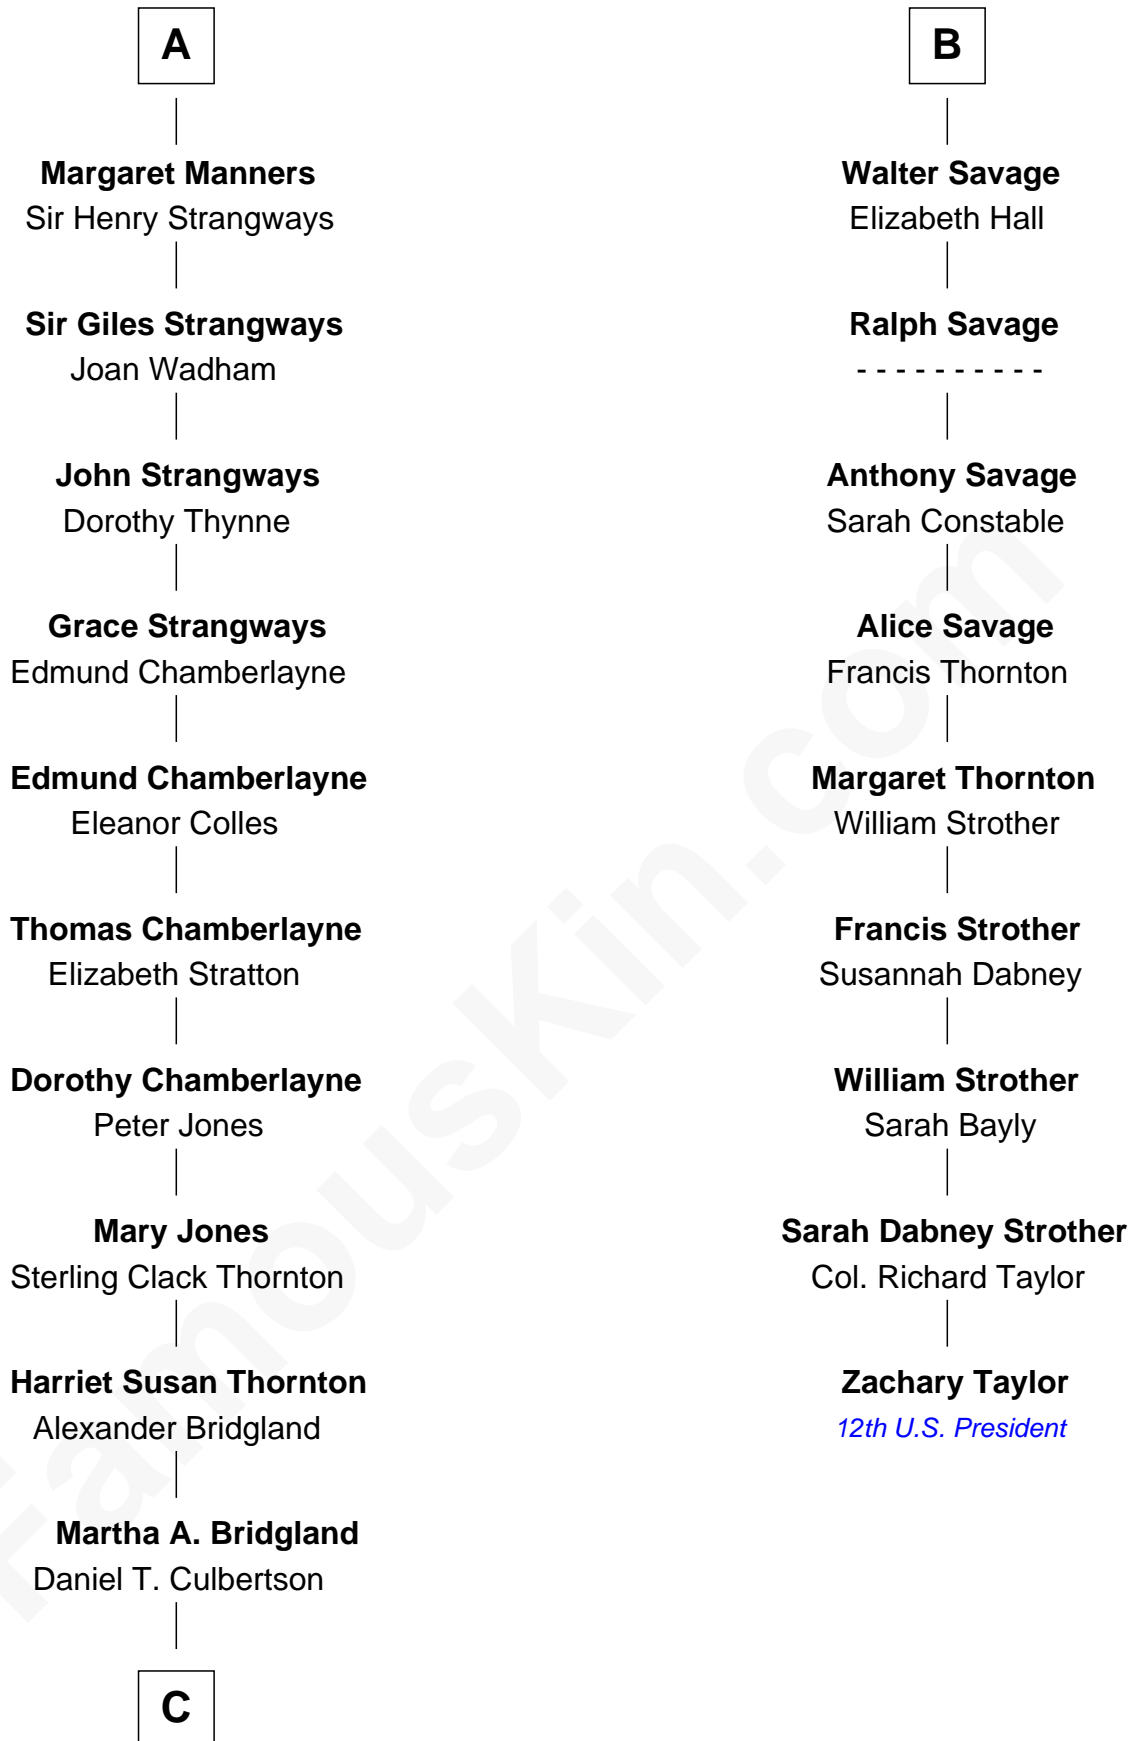

FamousKin.com
Relationship Chart of
Steve McQueen
Movie Actor

15th cousin 4 times removed of
Zachary Taylor
12th U.S. President

C

—
Caroline Myrtle Culbertson

Lewis D. McQueen

—
William Terence McQueen

Julian Crawford