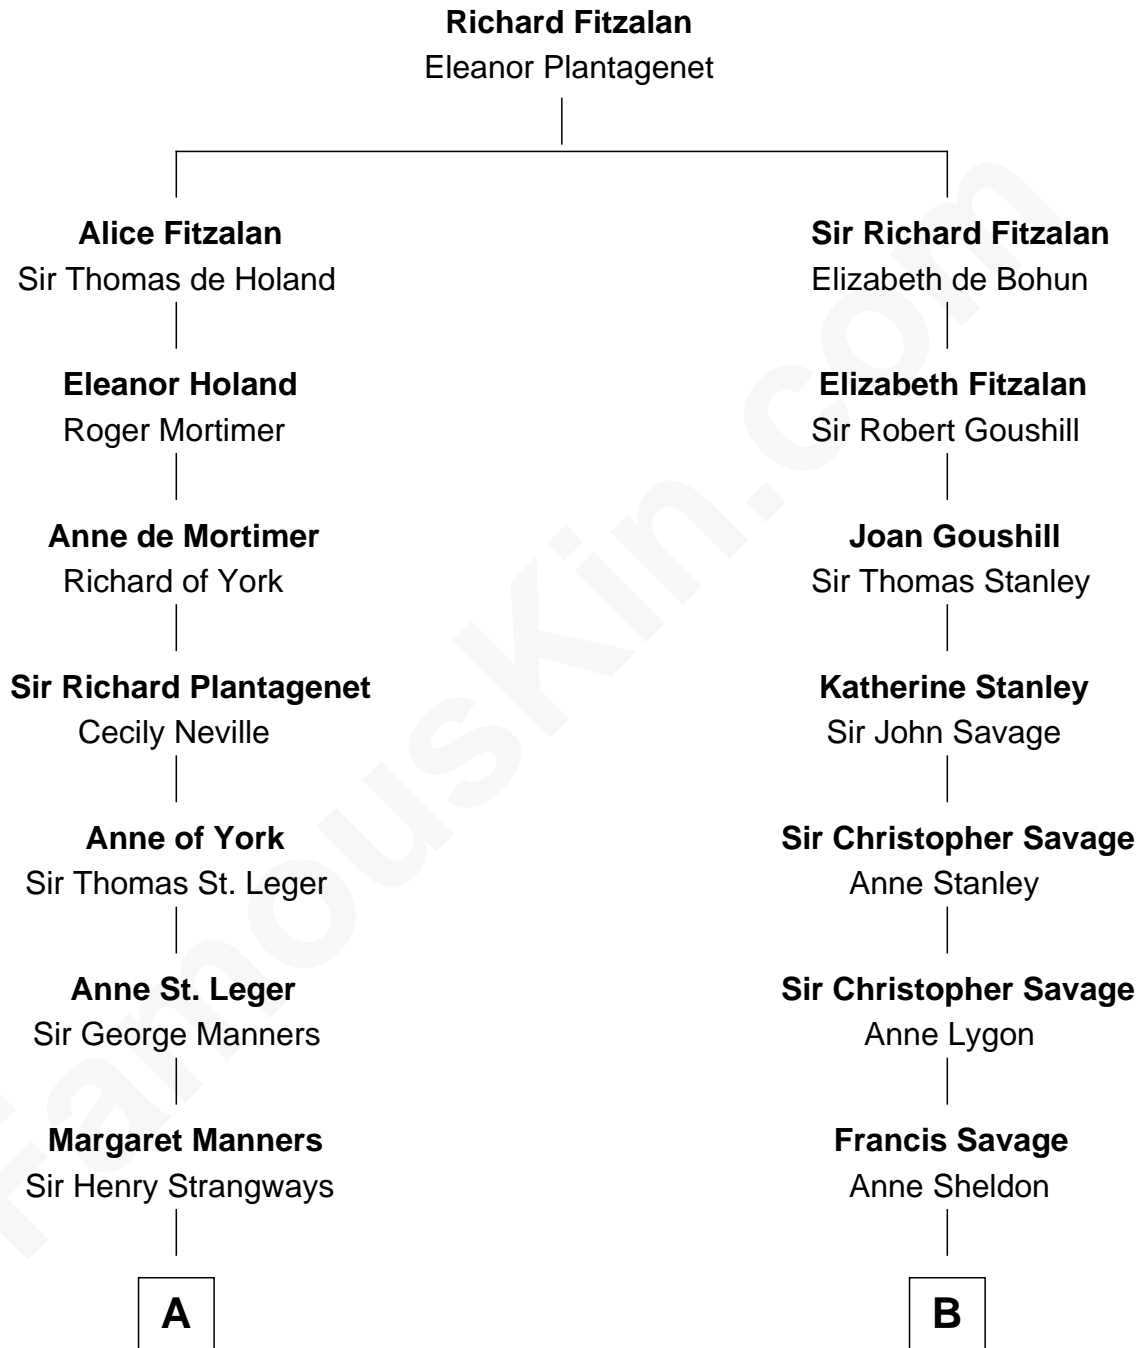

**FamousKin.com**  
**Relationship Chart of**  
**Steve McQueen**  
*Movie Actor*

15th cousin 3 times removed of  
**Zachary Taylor**  
*12th U.S. President*

C

William Terence McQueen

Julian Crawford

Steve McQueen

*Movie Actor*

FamousKin.com