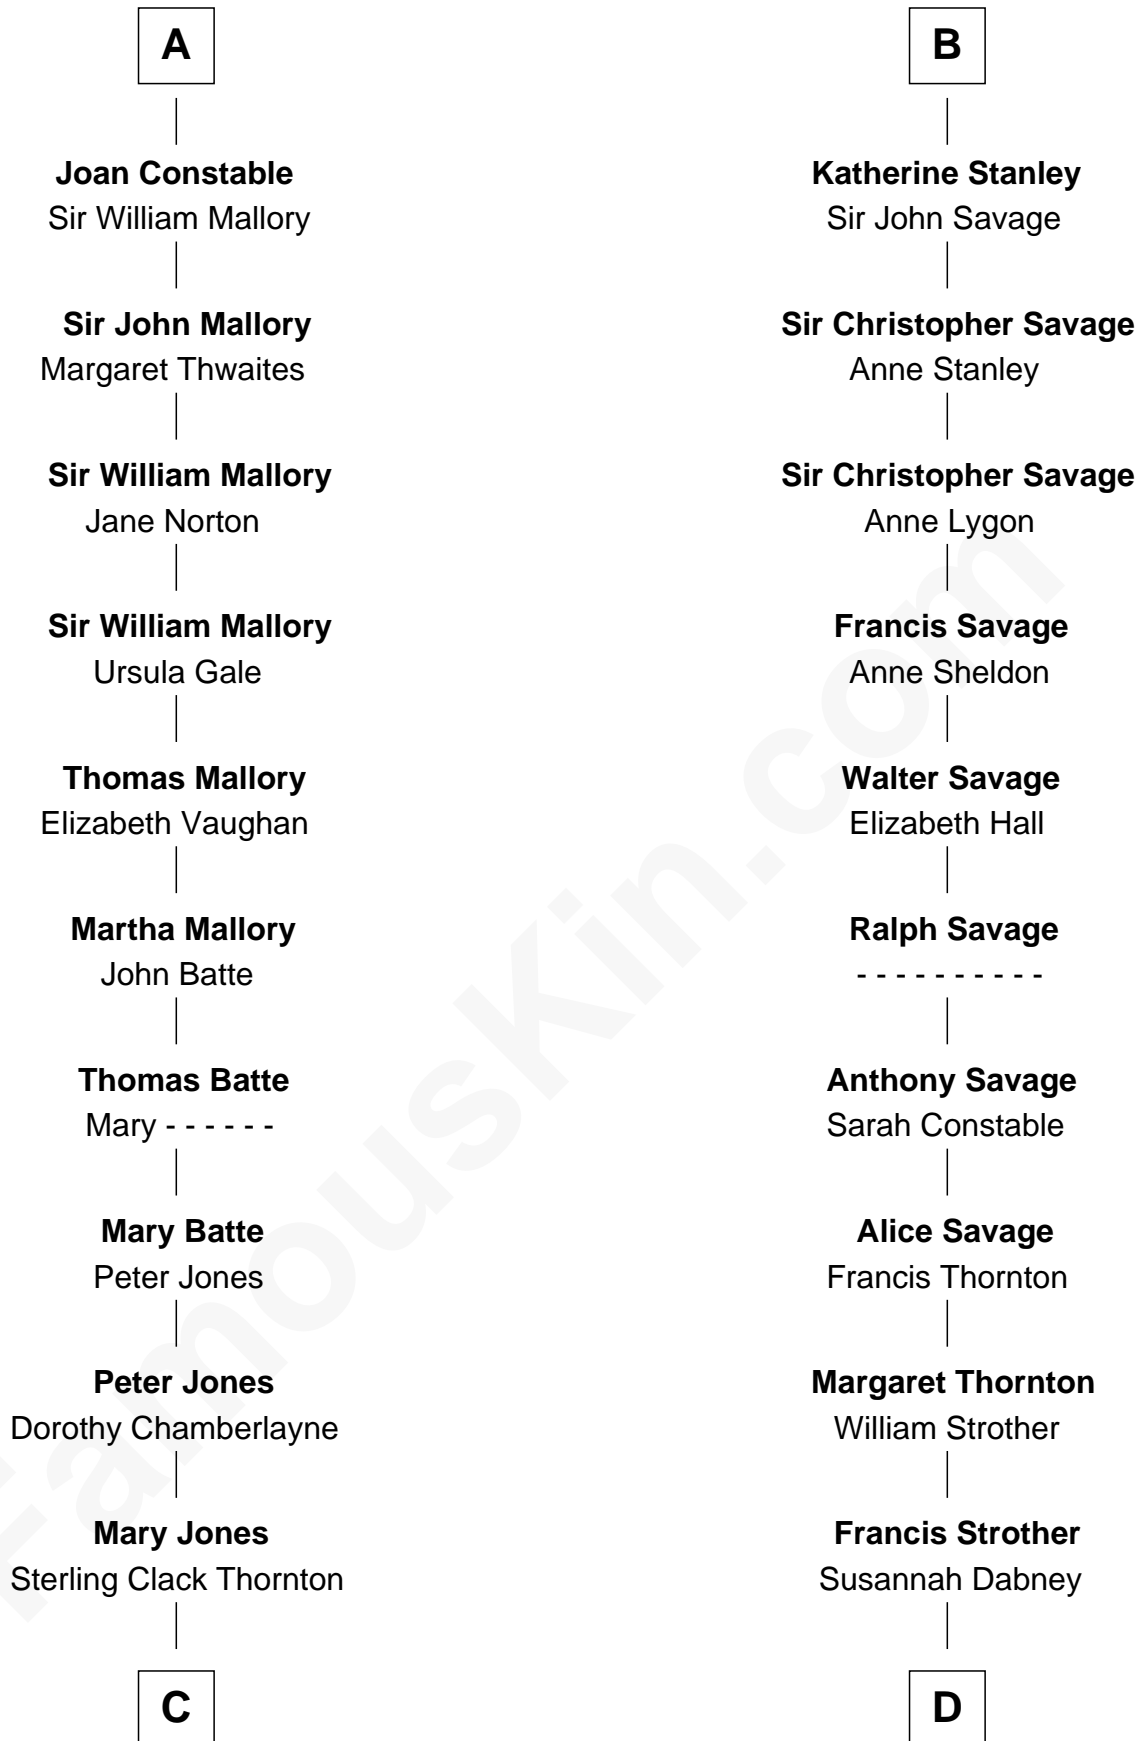

FamousKin.com
Relationship Chart of
Steve McQueen
Movie Actor

19th cousin 2 times removed of
Zachary Taylor
12th U.S. President

Sir Roger de Mortimer
Maud de Brewes

C

Harriet Susan Thornton

Alexander Bridgland

Martha A. Bridgland

Daniel T. Culbertson

Caroline Myrtle Culbertson

Lewis D. McQueen

William Terence McQueen

Julian Crawford

Steve McQueen

Movie Actor

D

William Strother

Sarah Bayly

Sarah Dabney Strother

Col. Richard Taylor

Zachary Taylor

12th U.S. President