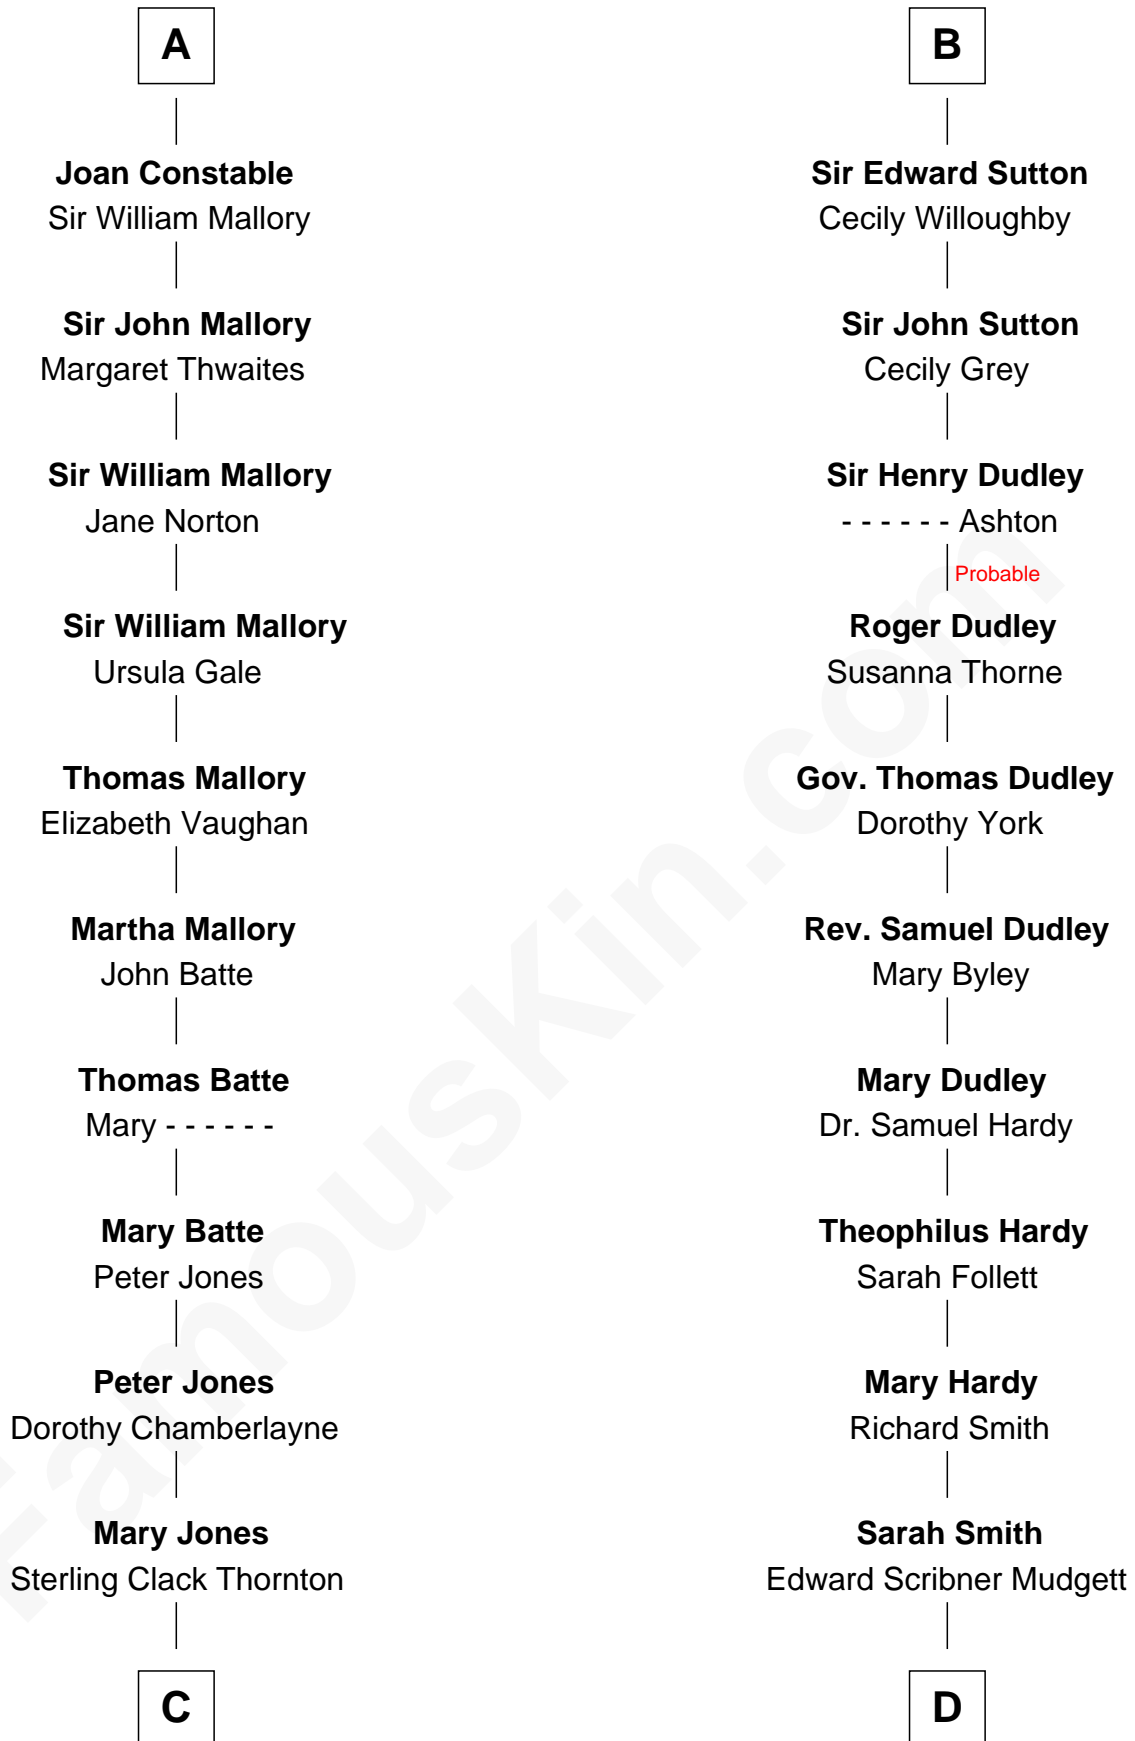

**FamousKin.com**  
**Relationship Chart of**  
**Steve McQueen**  
*Movie Actor*

20th cousin 1 time removed of  
**Dr. H. H. Holmes**  
*Serial Killer aka "Devil in the White City"*

**C**

**Harriet Susan Thornton**

Alexander Bridgland

**Martha A. Bridgland**

Daniel T. Culbertson

**Caroline Myrtle Culbertson**

Lewis D. McQueen

**William Terence McQueen**

Julian Crawford

**Steve McQueen**

*Movie Actor*

**D**

**Samuel Mudgett**

Mary Morrill

**Scribner Mudgett**

Nancy Prescott

**Levi Horton Mudgett**

Theodate Page Price

**Dr. H. H. Holmes**

*Serial Killer Dr. H. H. Holmes*