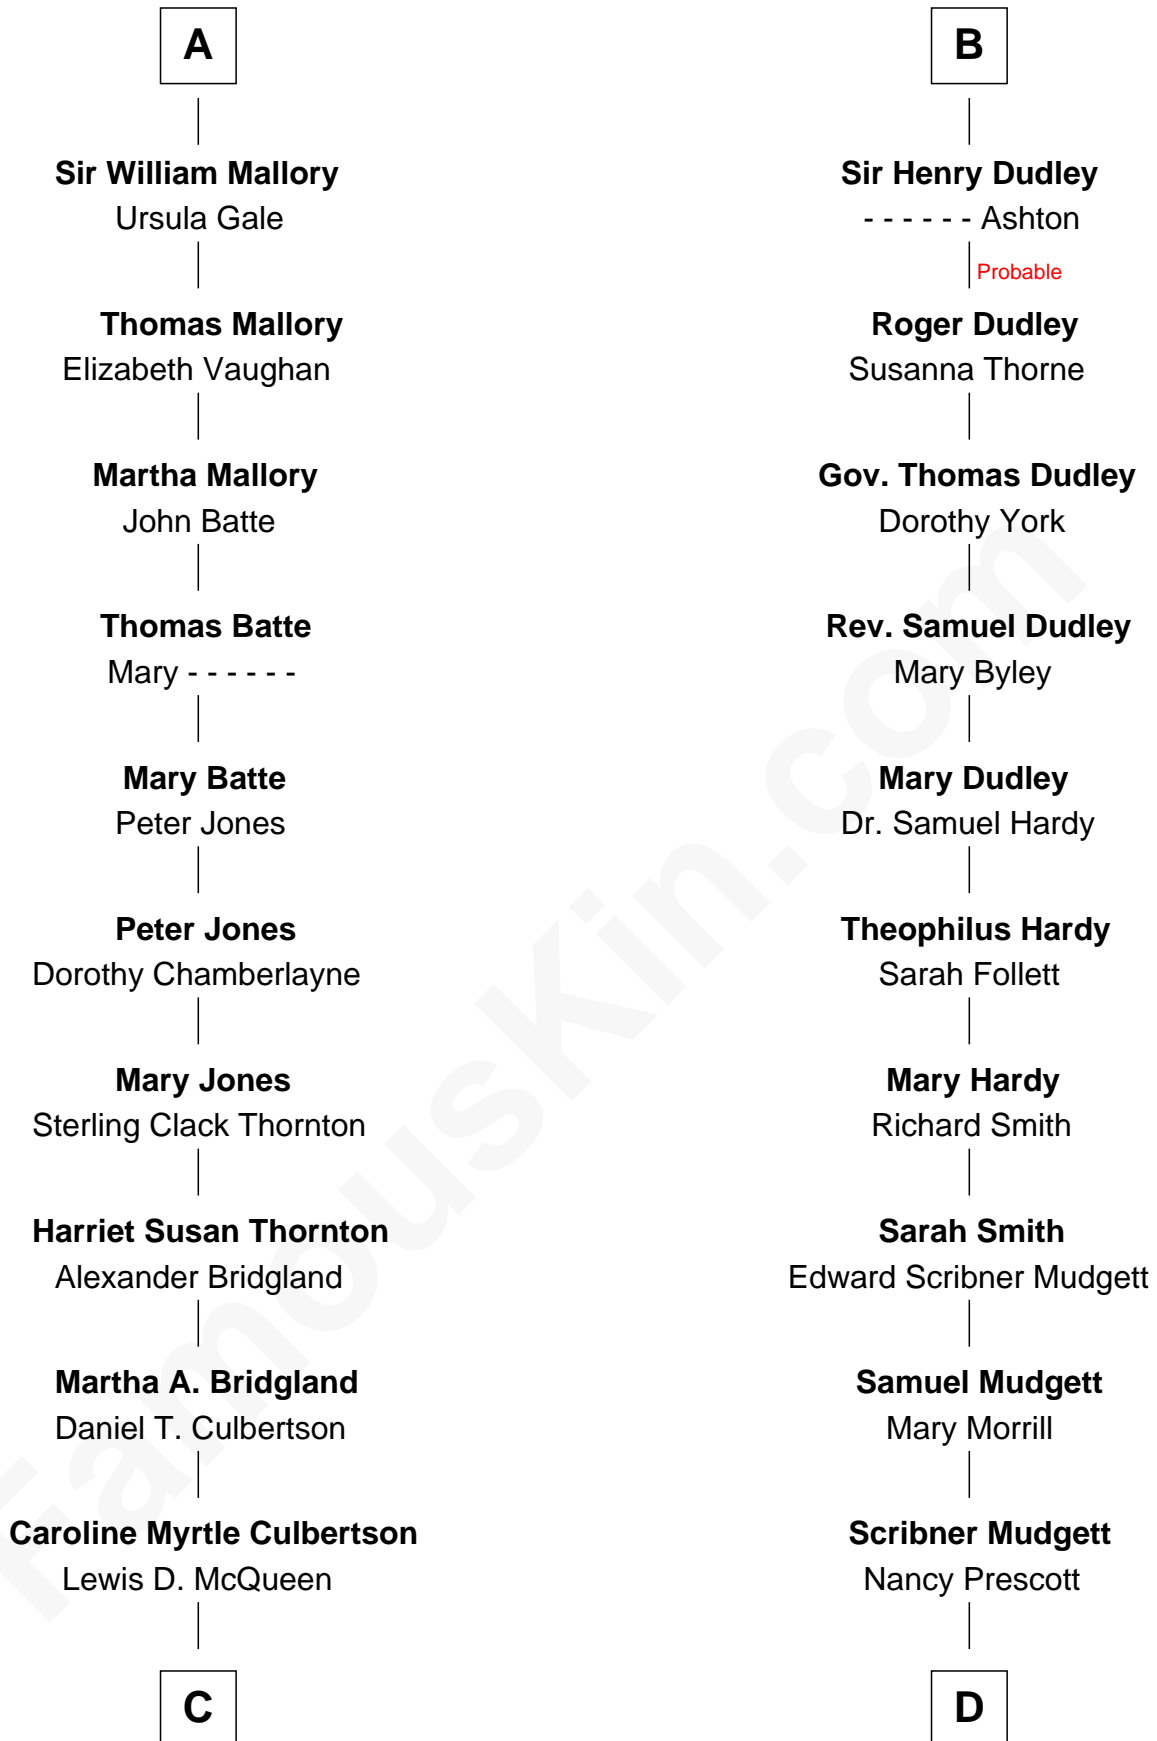

FamousKin.com Relationship Chart of

Steve McQueen

Movie Actor

18th cousin of

Dr. H. H. Holmes

Serial Killer aka "Devil in the White City"

Edmund Fitzalan

Alice de Warenne

Dr. H. H. Holmes

Serial Killer Dr. H. H. Holmes

FamousKin.com