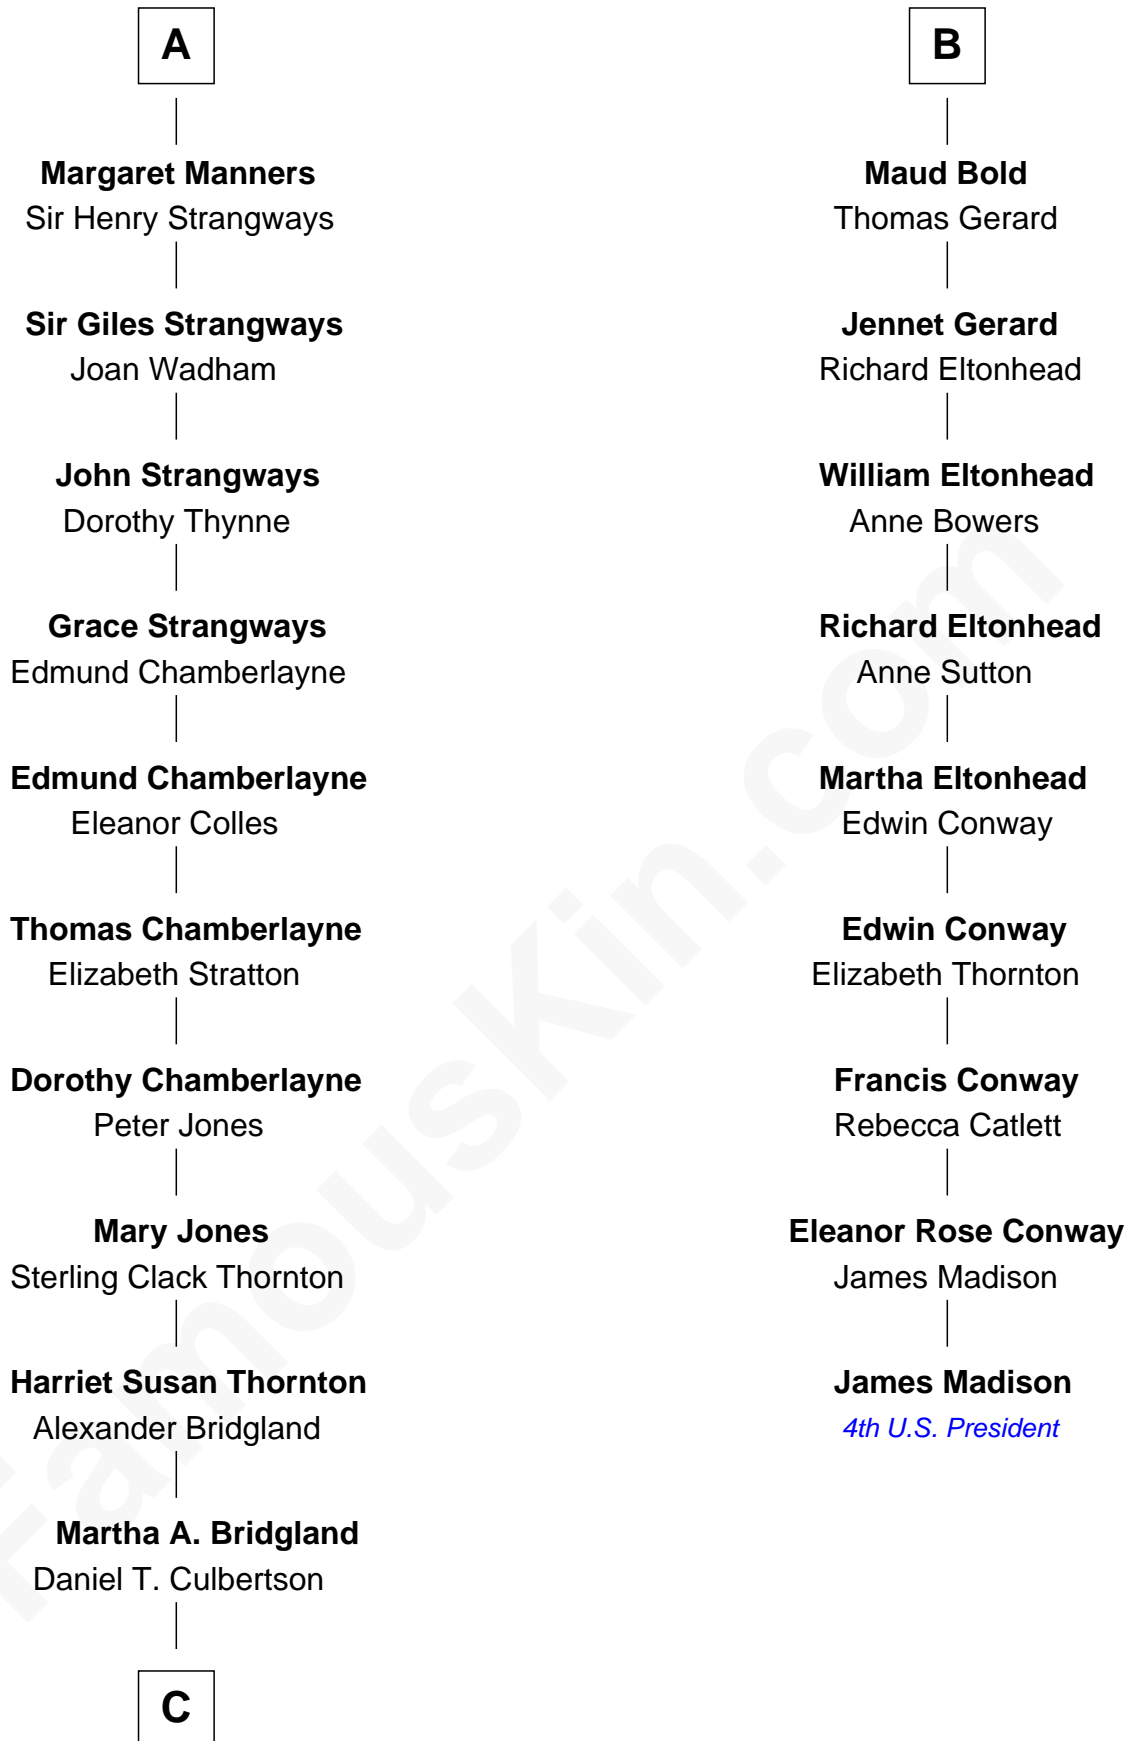

# FamousKin.com Relationship Chart of

**Steve McQueen**

*Movie Actor*

15th cousin 4 times removed of

**James Madison**

*4th U.S. President*

**C**

—  
**Caroline Myrtle Culbertson**