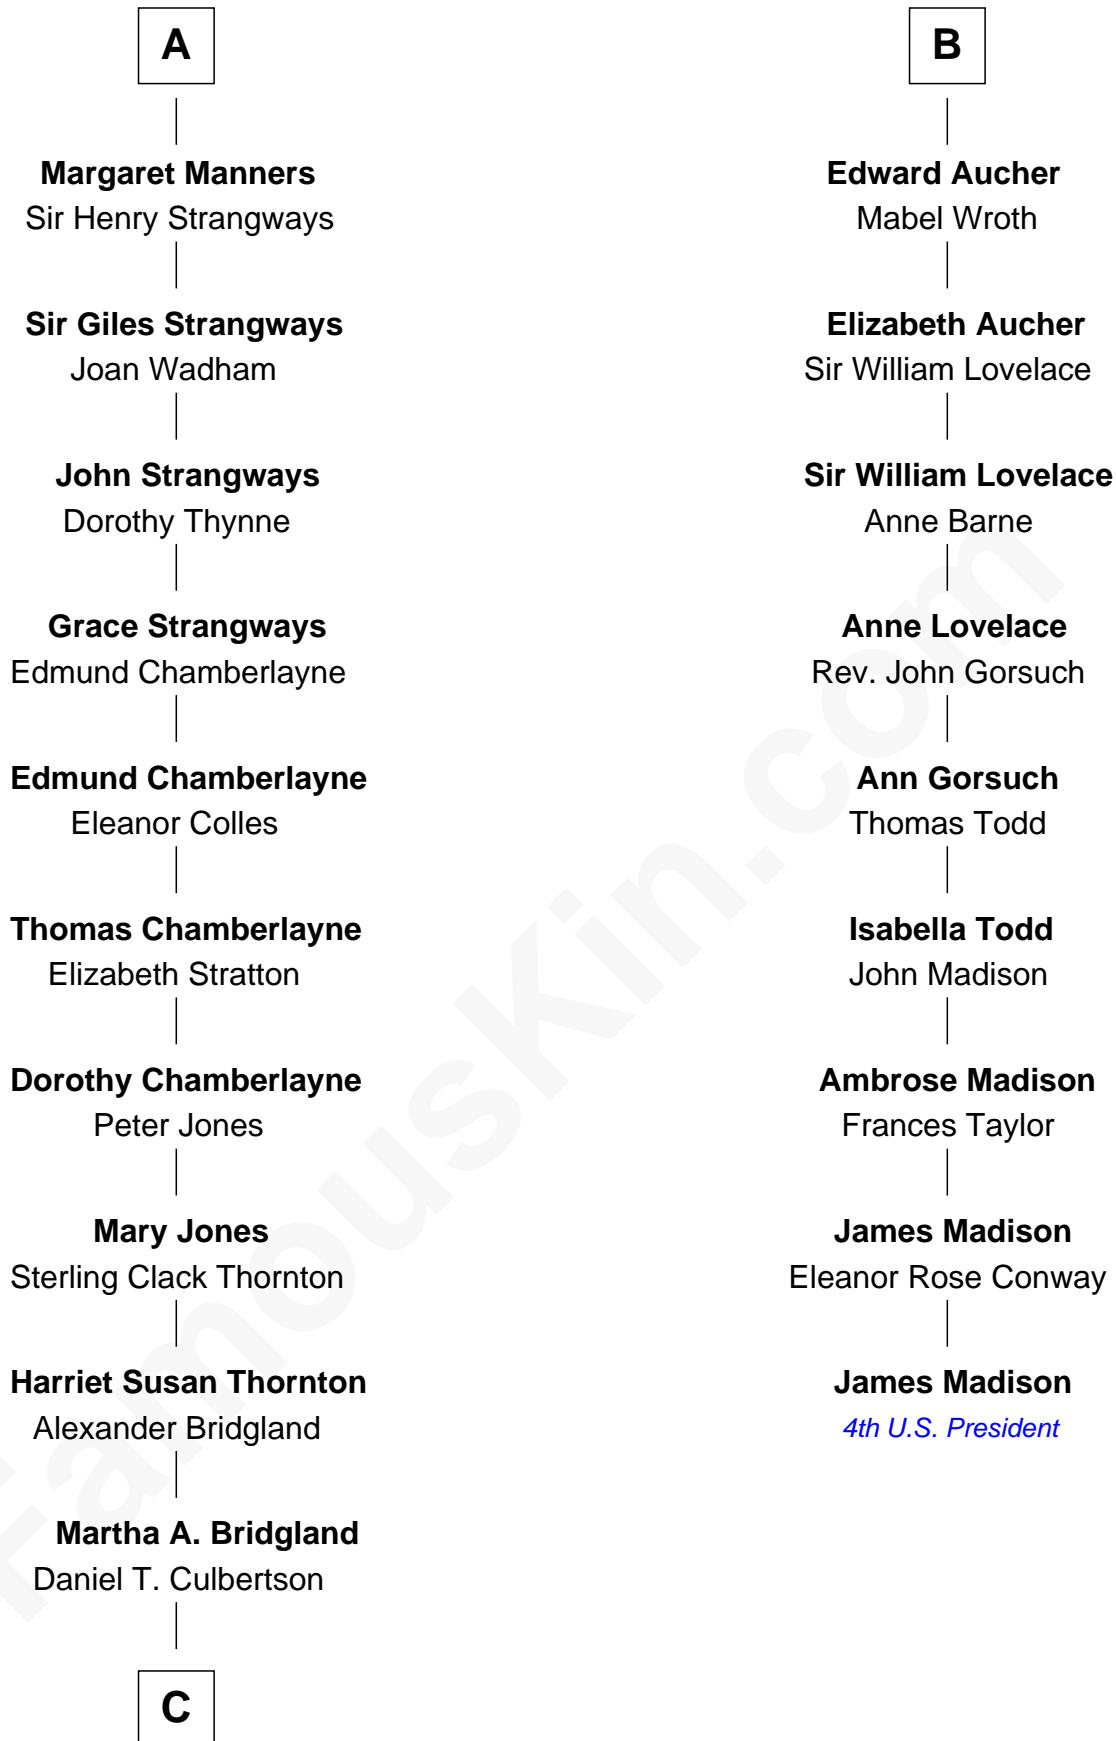

FamousKin.com
Relationship Chart of
Steve McQueen
Movie Actor

15th cousin 4 times removed of
James Madison
4th U.S. President

C

—
Caroline Myrtle Culbertson

Lewis D. McQueen

—
William Terence McQueen

Julian Crawford