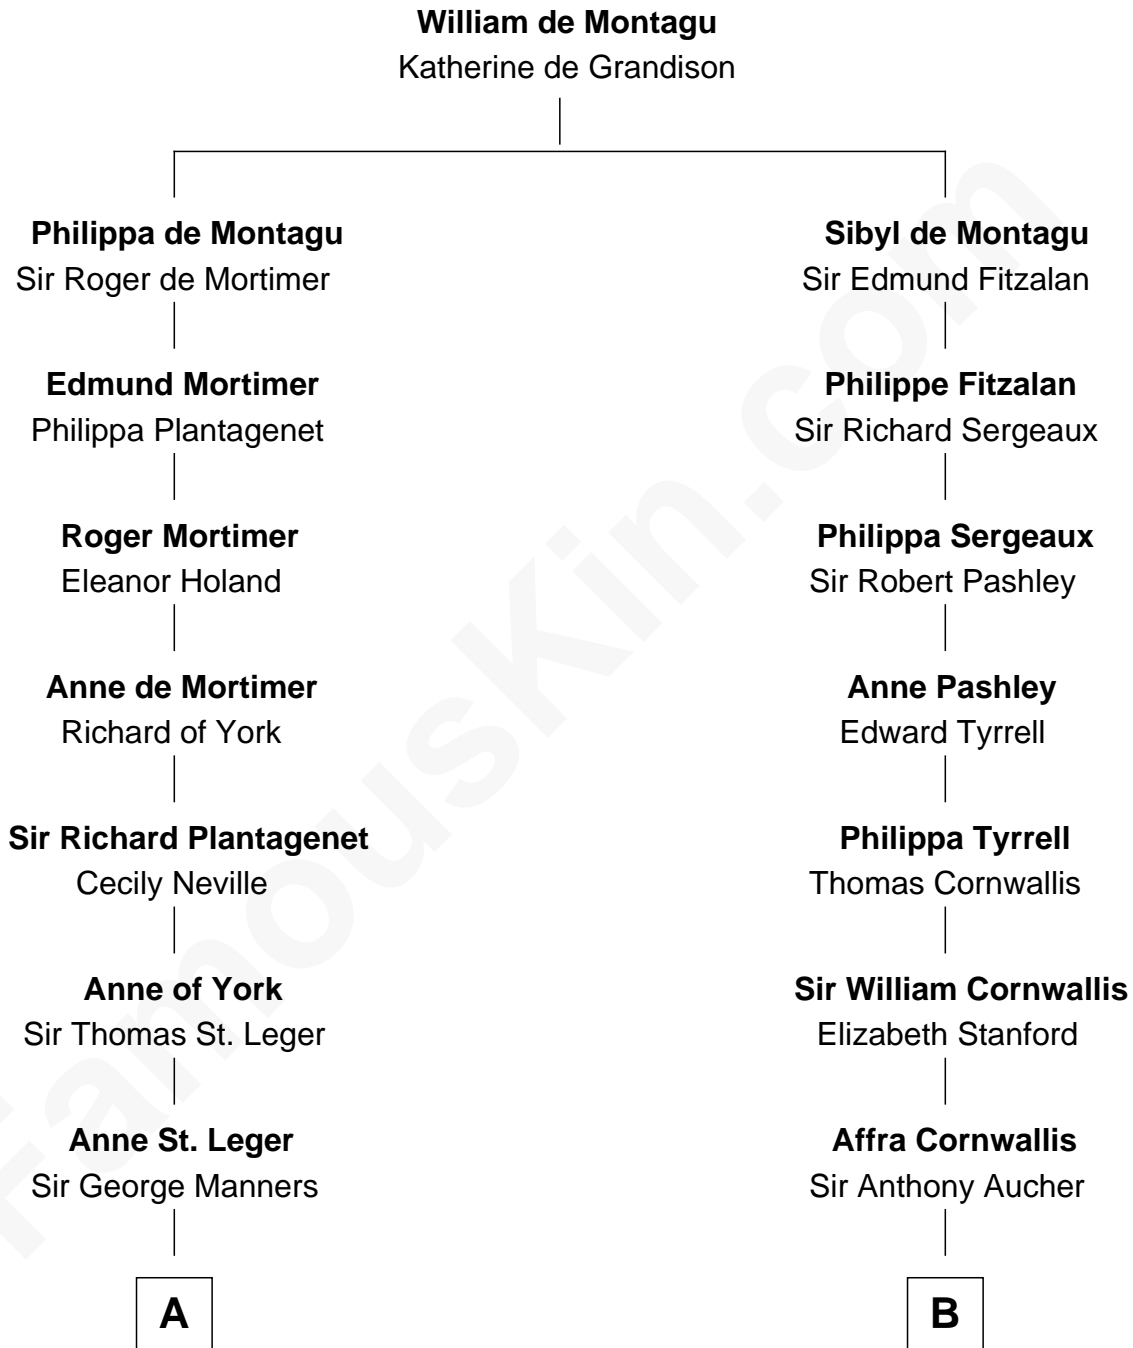

FamousKin.com
Relationship Chart of
Steve McQueen
Movie Actor

15th cousin 4 times removed of
James Madison
4th U.S. President

C

—
Caroline Myrtle Culbertson

Lewis D. McQueen

—
William Terence McQueen

Julian Crawford

—
Steve McQueen

Movie Actor

FamousKin.com