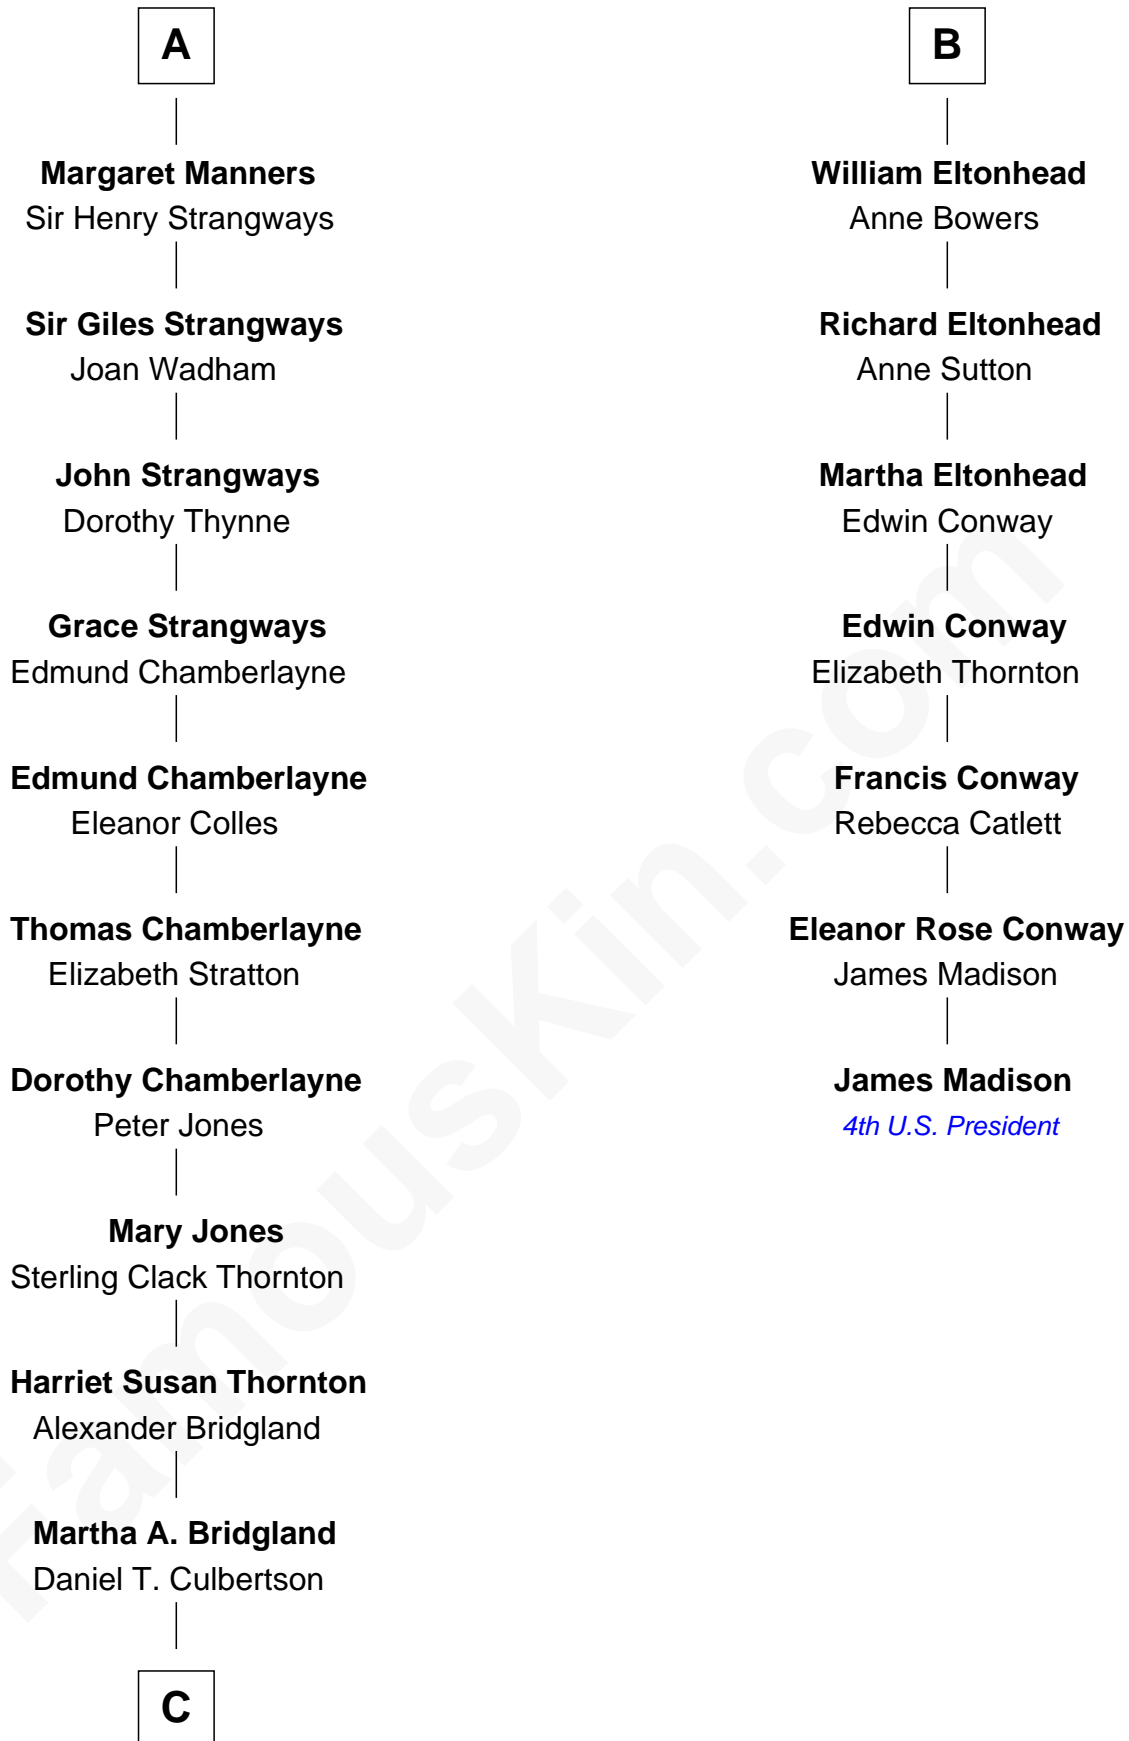

**FamousKin.com**  
**Relationship Chart of**  
**Steve McQueen**  
*Movie Actor*

13th cousin 6 times removed of  
**James Madison**  
*4th U.S. President*

**C**

—  
**Caroline Myrtle Culbertson**

Lewis D. McQueen

—  
**William Terence McQueen**

Julian Crawford

—  
**Steve McQueen**

*Movie Actor*

FamousKin.com