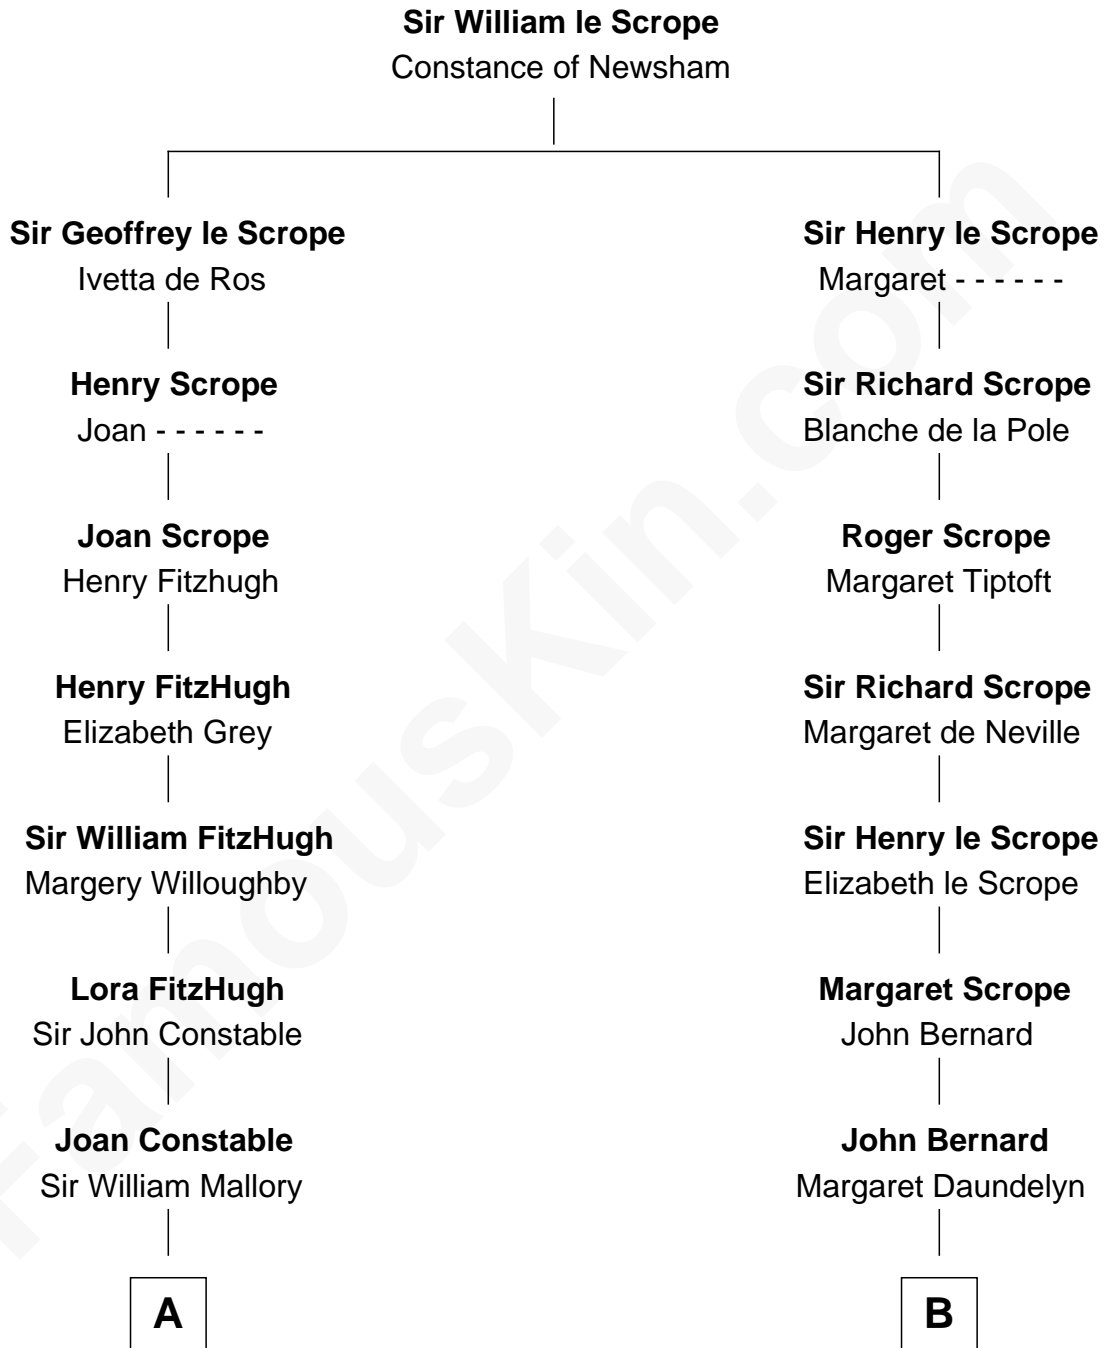

FamousKin.com
Relationship Chart of
Steve McQueen
Movie Actor

14th cousin 6 times removed of
James Madison
4th U.S. President

C

—
Martha A. Bridgland

Daniel T. Culbertson

—
Caroline Myrtle Culbertson

Lewis D. McQueen