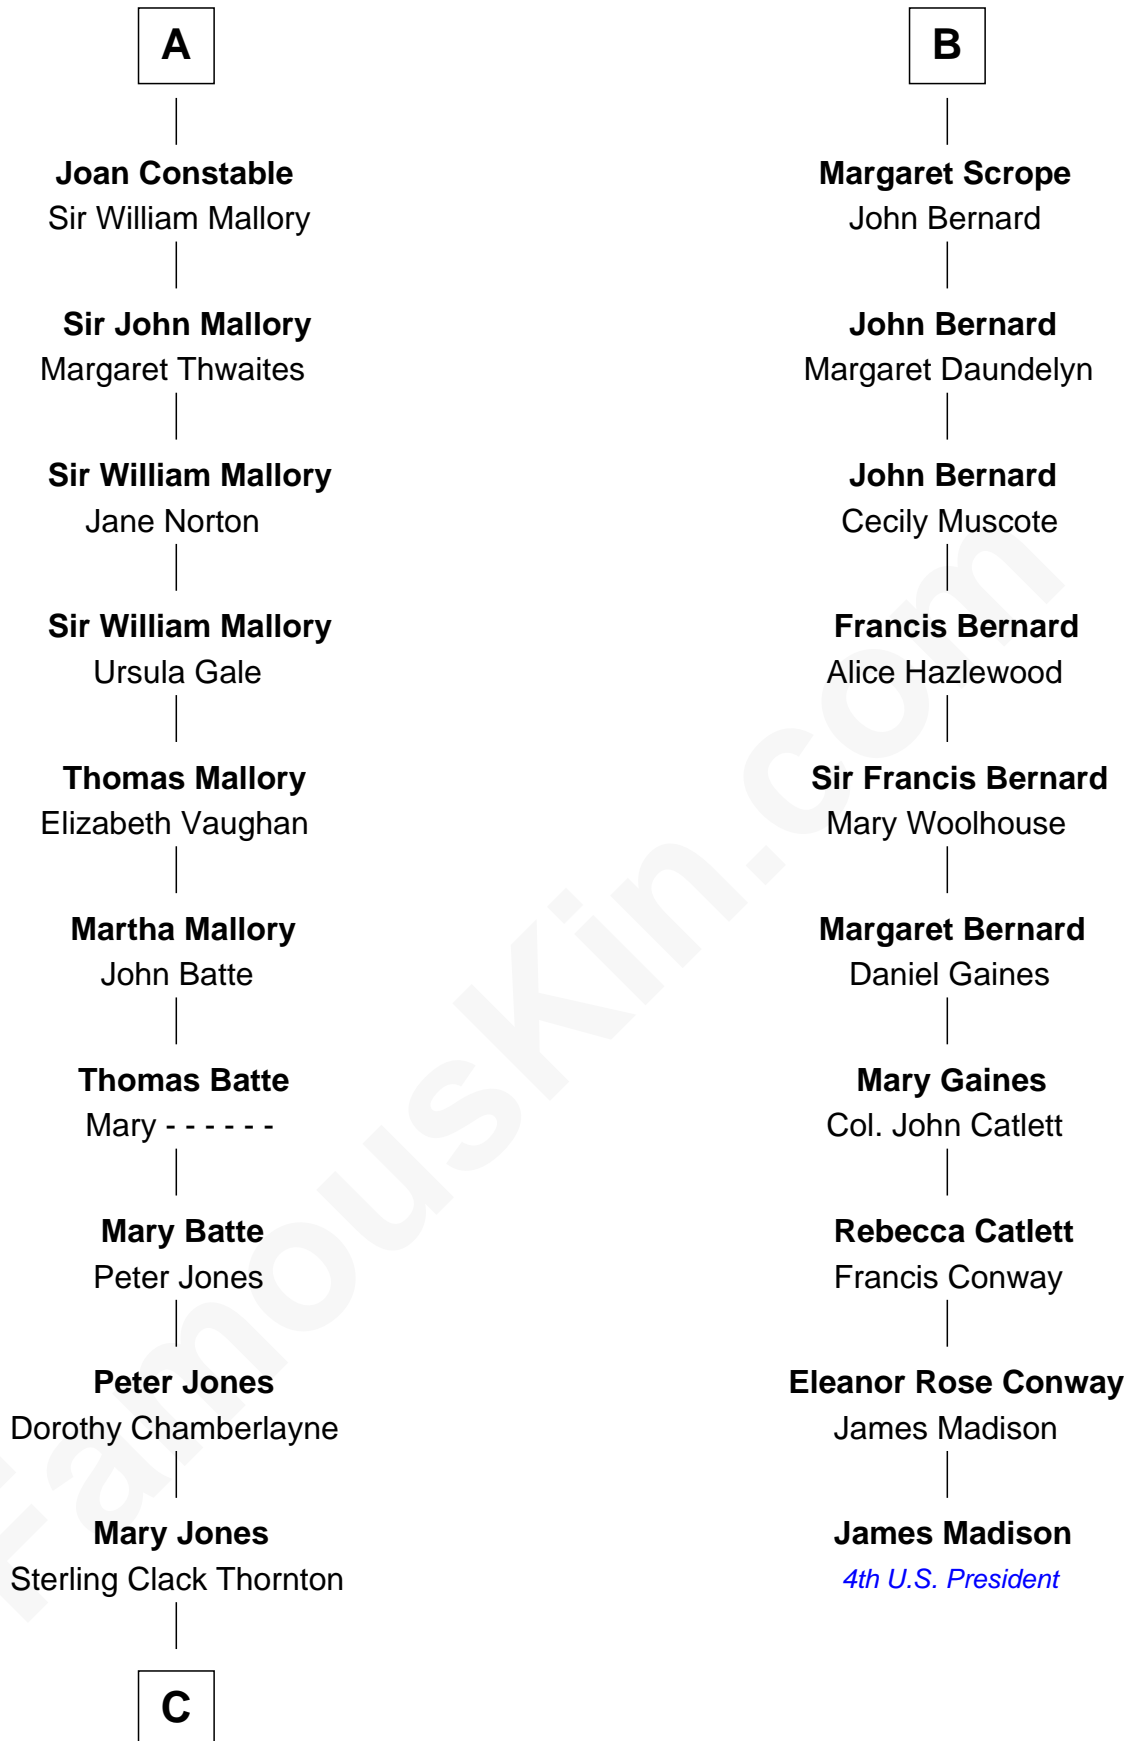

FamousKin.com
Relationship Chart of
Steve McQueen
Movie Actor

16th cousin 5 times removed of
James Madison
4th U.S. President

C

—
Harriet Susan Thornton

Alexander Bridgland

—
Martha A. Bridgland

Daniel T. Culbertson

—
Caroline Myrtle Culbertson

Lewis D. McQueen

—
William Terence McQueen

Julian Crawford

—
Steve McQueen

Movie Actor

FamousKin.com