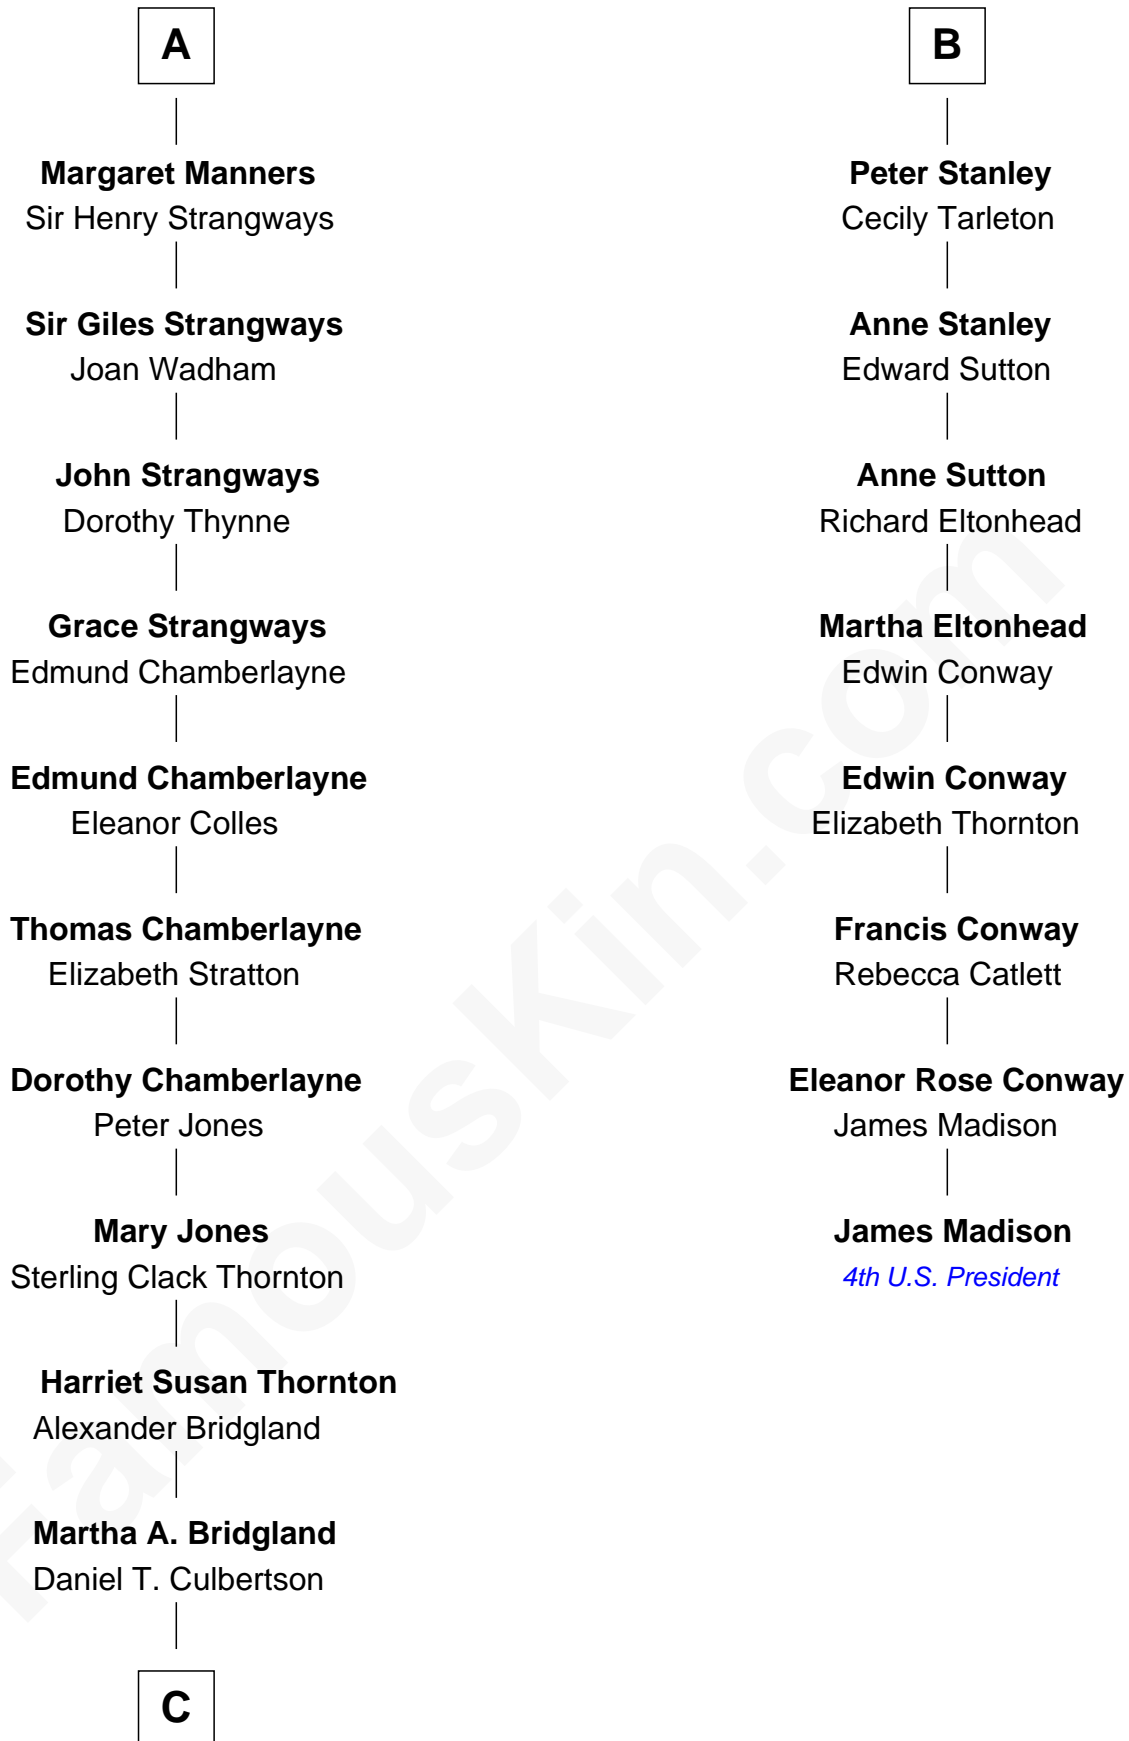

FamousKin.com
Relationship Chart of
Steve McQueen
Movie Actor

14th cousin 5 times removed of
James Madison
4th U.S. President

Sir Robert de Holland
 Maude la Zouche

C

—
Caroline Myrtle Culbertson

Lewis D. McQueen