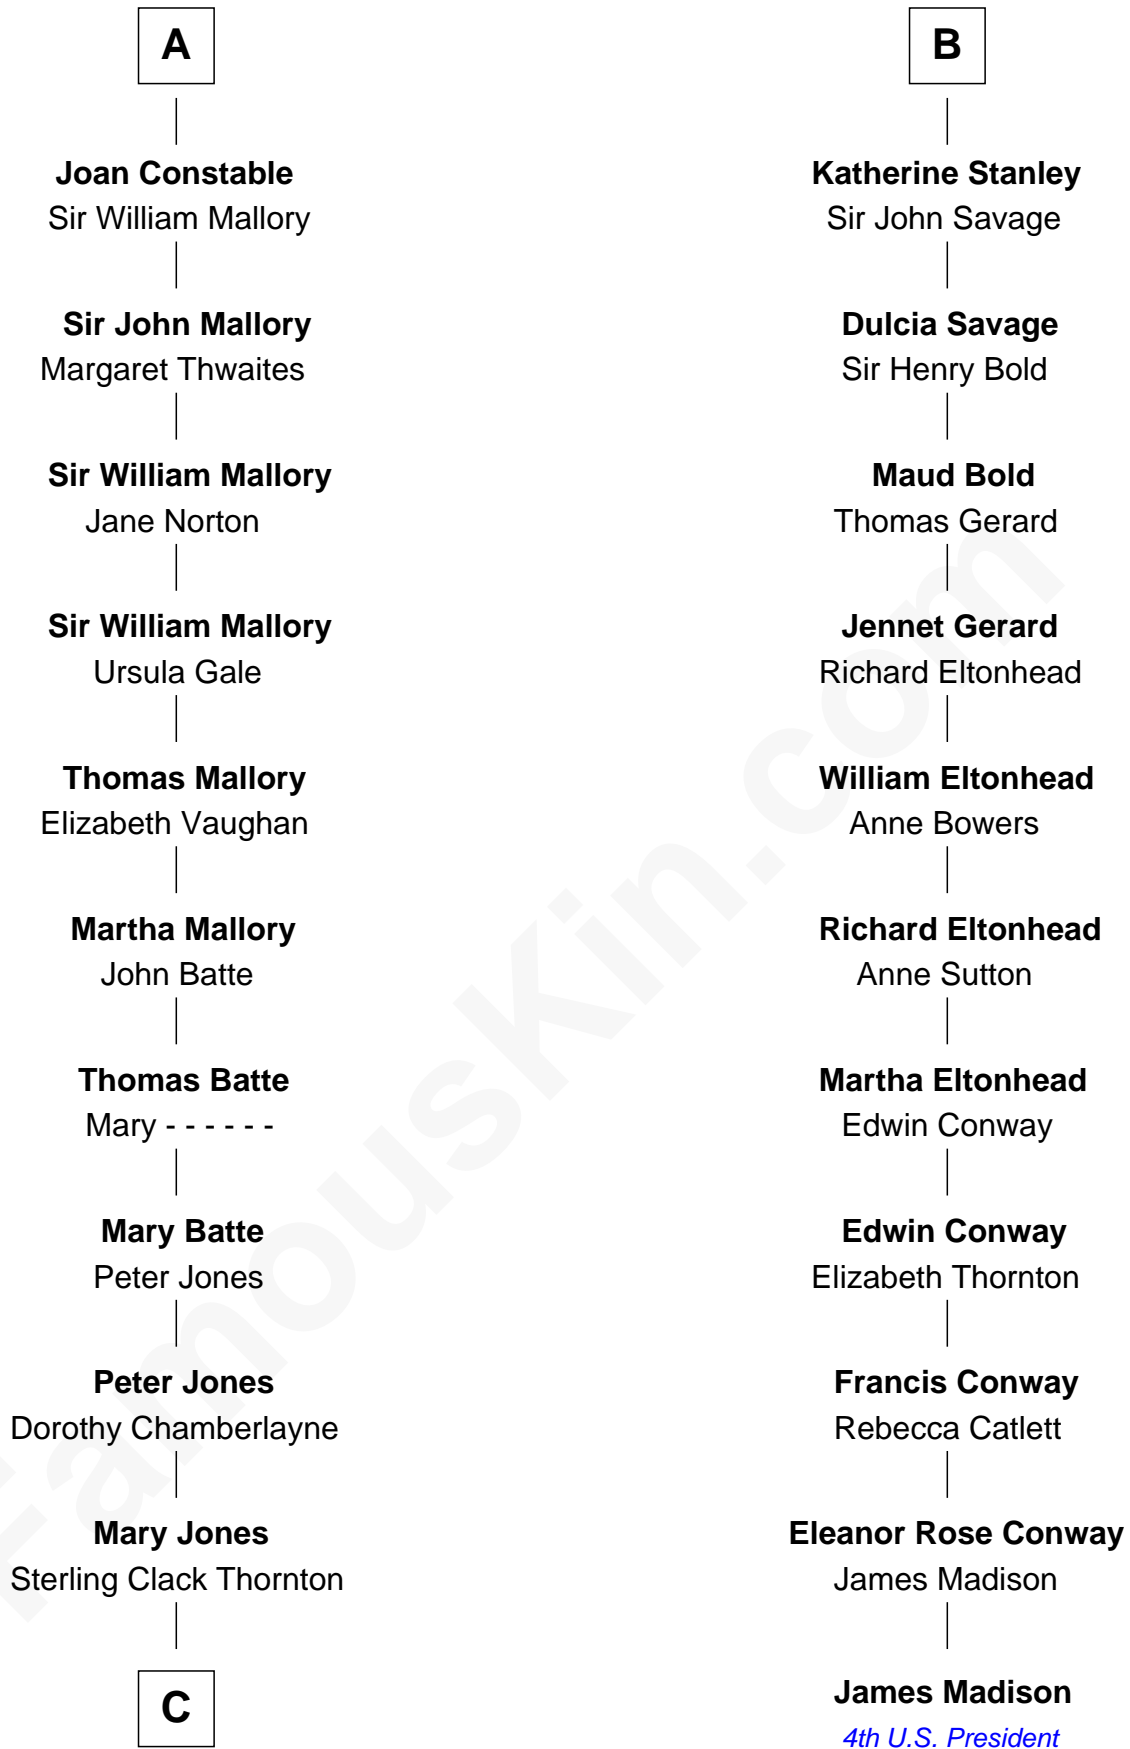

FamousKin.com
Relationship Chart of
Steve McQueen
Movie Actor

17th cousin 4 times removed of
James Madison
4th U.S. President

Sir Roger de Mortimer
Maud de Brewes

C

—
Harriet Susan Thornton

Alexander Bridgland

—
Martha A. Bridgland

Daniel T. Culbertson

—
Caroline Myrtle Culbertson

Lewis D. McQueen

—
William Terence McQueen

Julian Crawford

—
Steve McQueen

Movie Actor