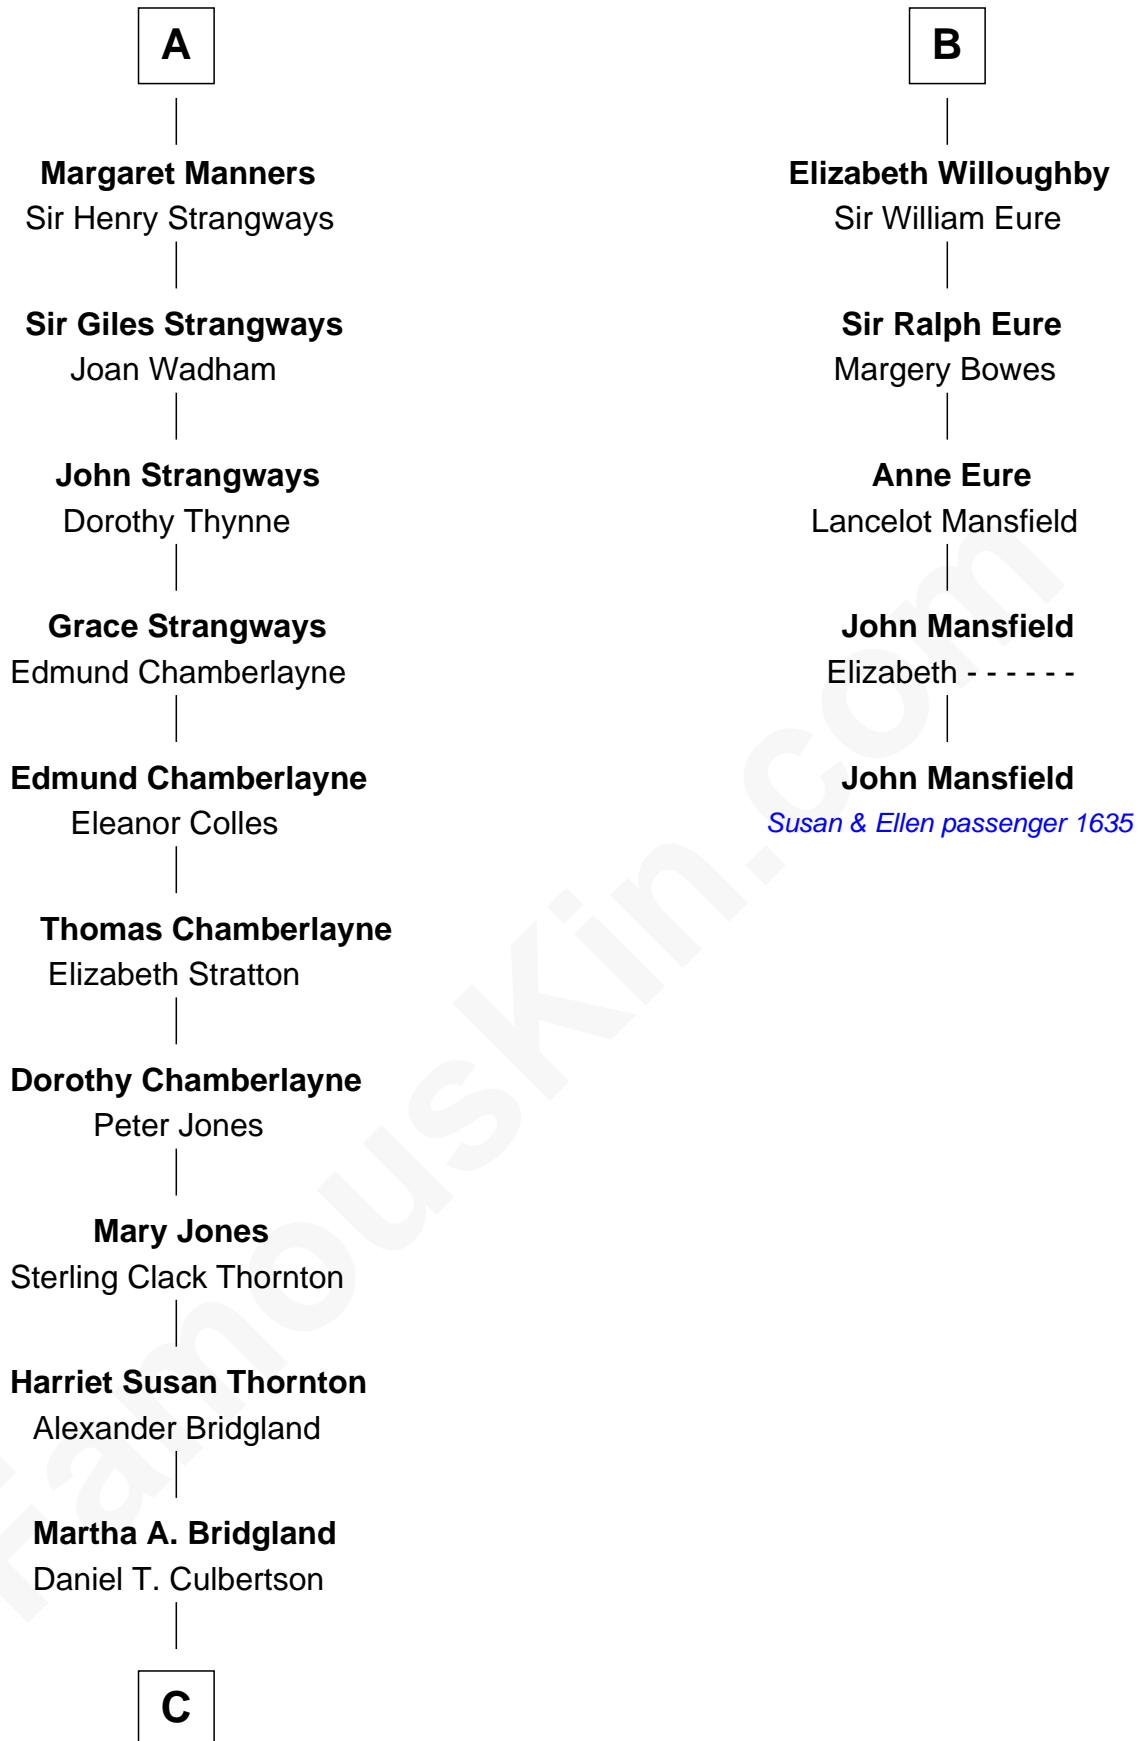

FamousKin.com
Relationship Chart of
Steve McQueen
Movie Actor

11th cousin 8 times removed of

John Mansfield
(c1601 - 1674) Susan & Ellen passenger 1635

C

—
Caroline Myrtle Culbertson

Lewis D. McQueen

—
William Terence McQueen