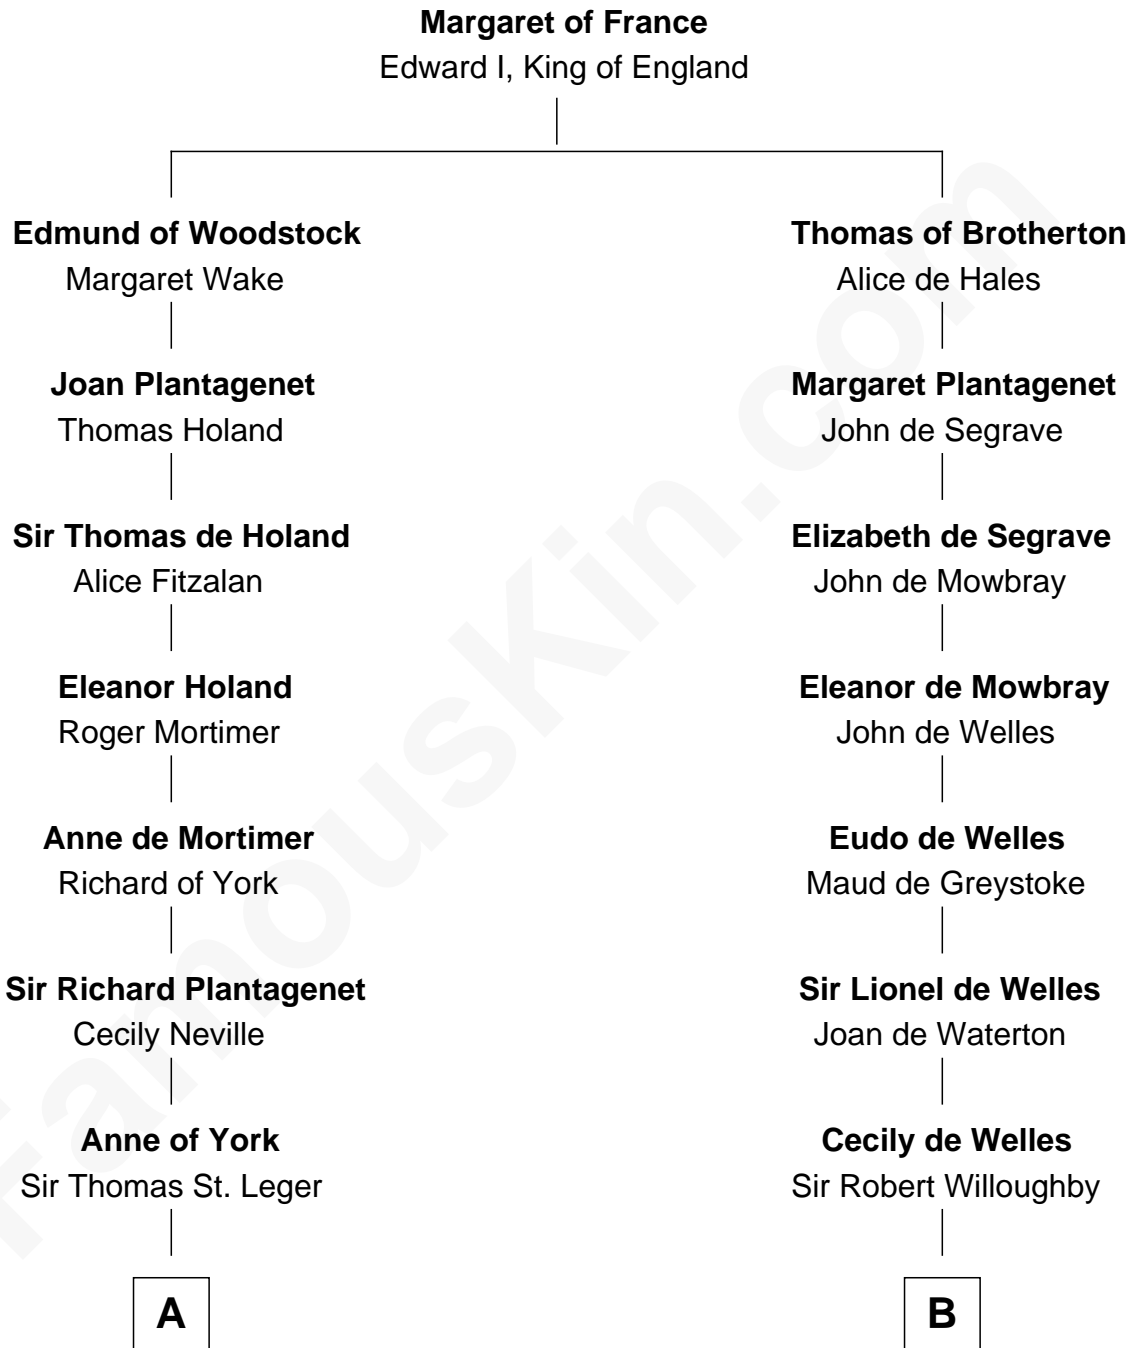

FamousKin.com
Relationship Chart of
Steve McQueen
Movie Actor

12th cousin 8 times removed of

John Mansfield
(c1601 - 1674) Susan & Ellen passenger 1635

C

—
Martha A. Bridgland

Daniel T. Culbertson

—
Caroline Myrtle Culbertson

Lewis D. McQueen

—
William Terence McQueen

Julian Crawford

—
Steve McQueen

Movie Actor

FamousKin.com