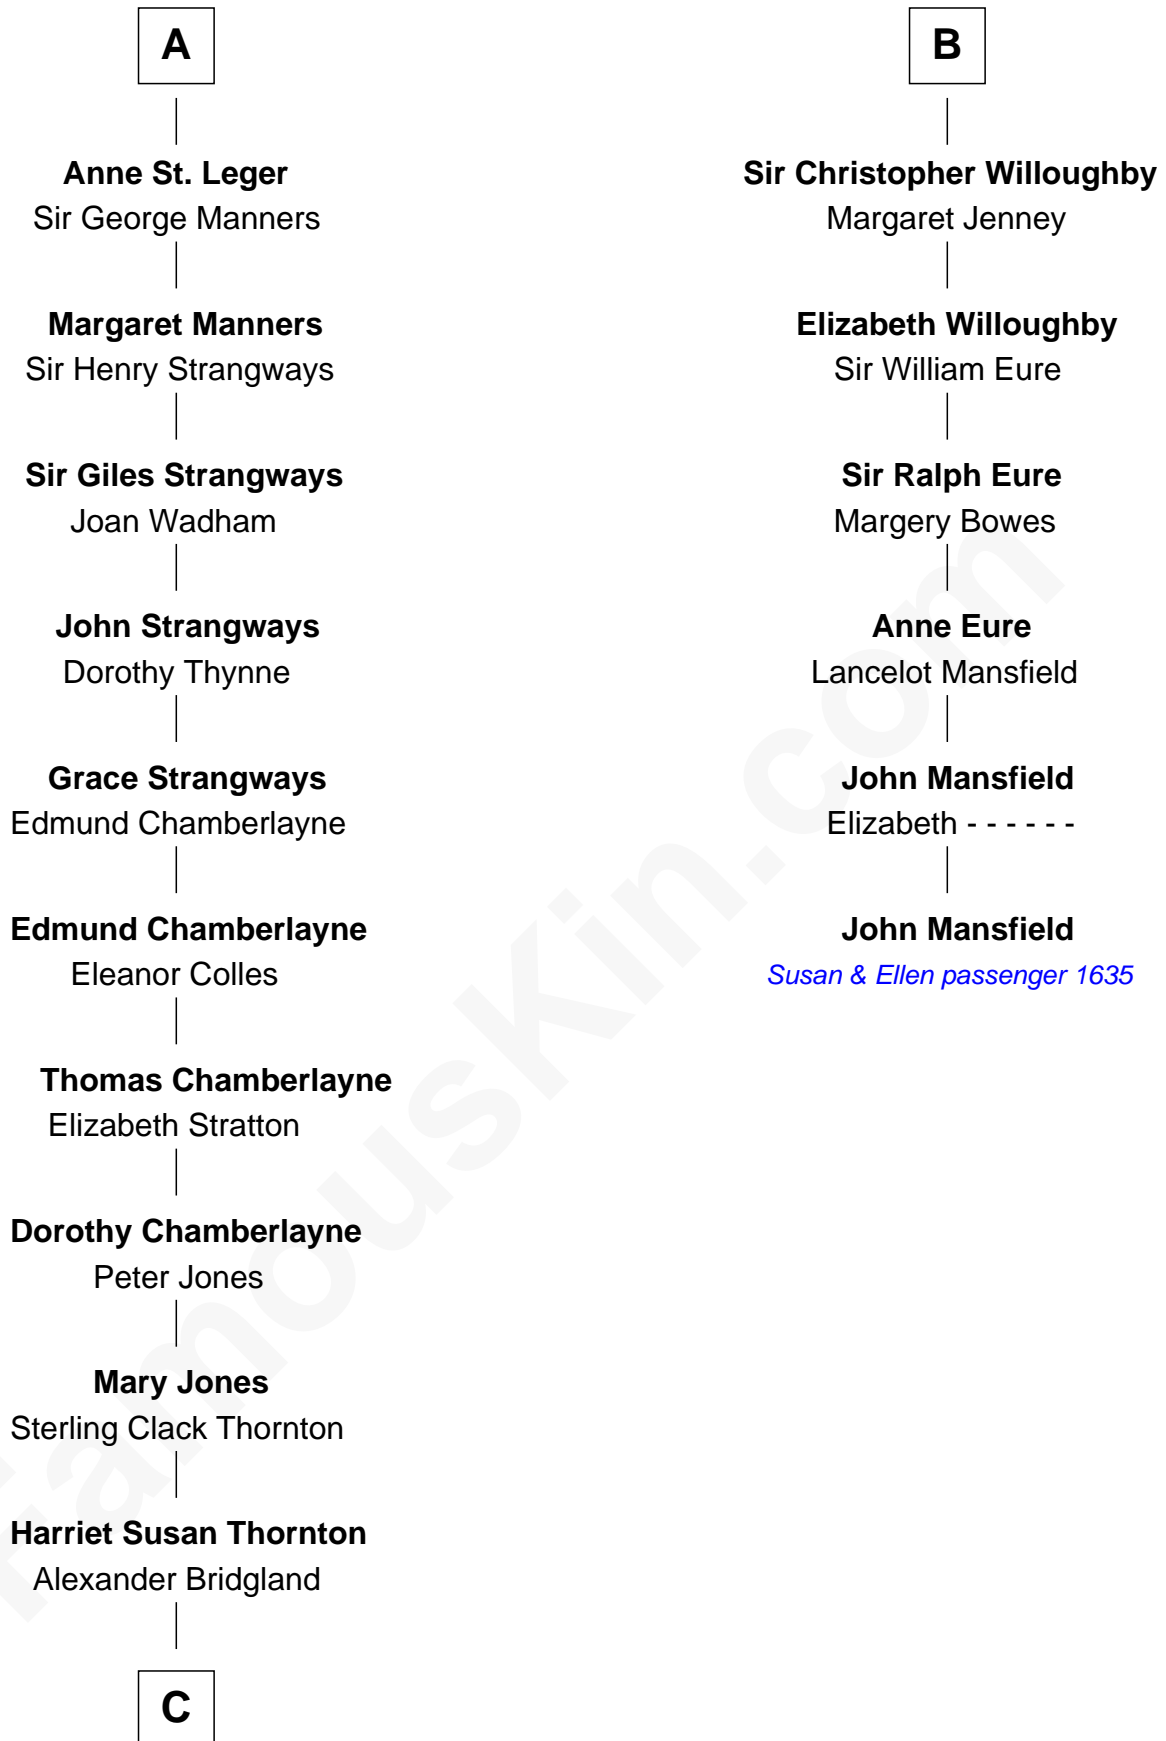

FamousKin.com
Relationship Chart of
Steve McQueen
Movie Actor

12th cousin 8 times removed of

John Mansfield
(c1601 - 1674) Susan & Ellen passenger 1635

C

—
Martha A. Bridgland

Daniel T. Culbertson

—
Caroline Myrtle Culbertson

Lewis D. McQueen

—
William Terence McQueen

Julian Crawford

—
Steve McQueen

Movie Actor

FamousKin.com